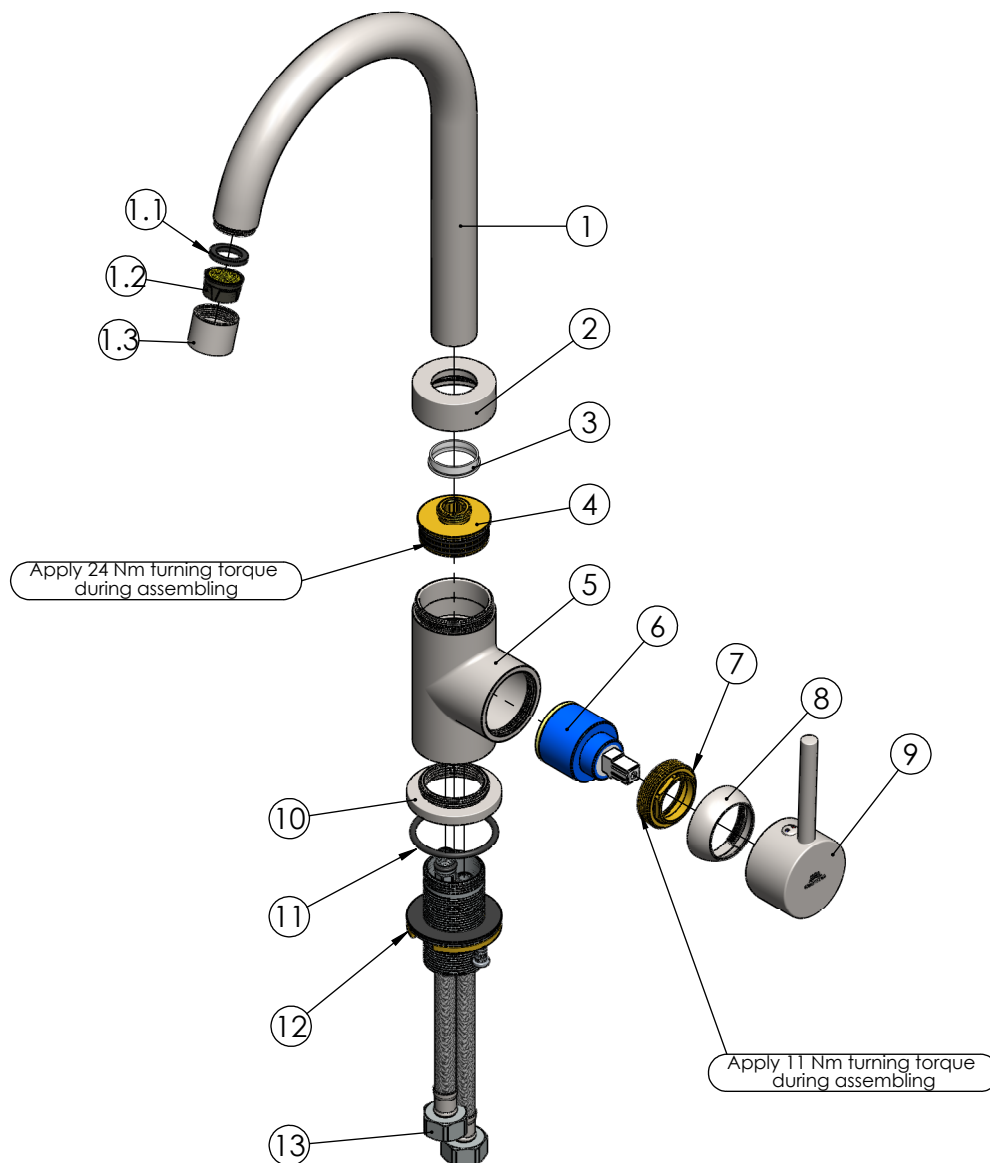

RUBINETA

Product name: **Faucet Axe-33 (ST)**
Product Code: **AX30058**

ITEM NO.	PART CODE	NAME	QUANTITY
1	633353	Spout Axe-33 (ST)	1
1.1	632051	Aerator M22x1 washer	1
1.2	636902	Core, Aerator M24x1	1
1.3	635809	Body of aerator 22x1 (metal) ST	1
2	636597	Nut for spout Axe-33 (ST)	1
3	637085	Silicone gasket for spout Axe-33	1
4	637153P	Spout insert Axe-33 (BK/BG/BR/ST)	1
5	635469	Body Axe-33 (ST)	1
6	634004P	Ceramic cartridge 35 mm	1
7	636301	Cartridge nut M37x1.25	1
8	636274	Cartridge cap Axe-33 (ST)	1
9	631081	Handle Axe-33 (ST)	1
10	636055	Base Axe-33 (ST)	1
11	632206	O-ring 41x2.9	1
12	637080	Fixing set Axe/Flexy/Swan/Viva-33	1
13	618045	Faucet hose G1/2"-M10x1 450 mm	2