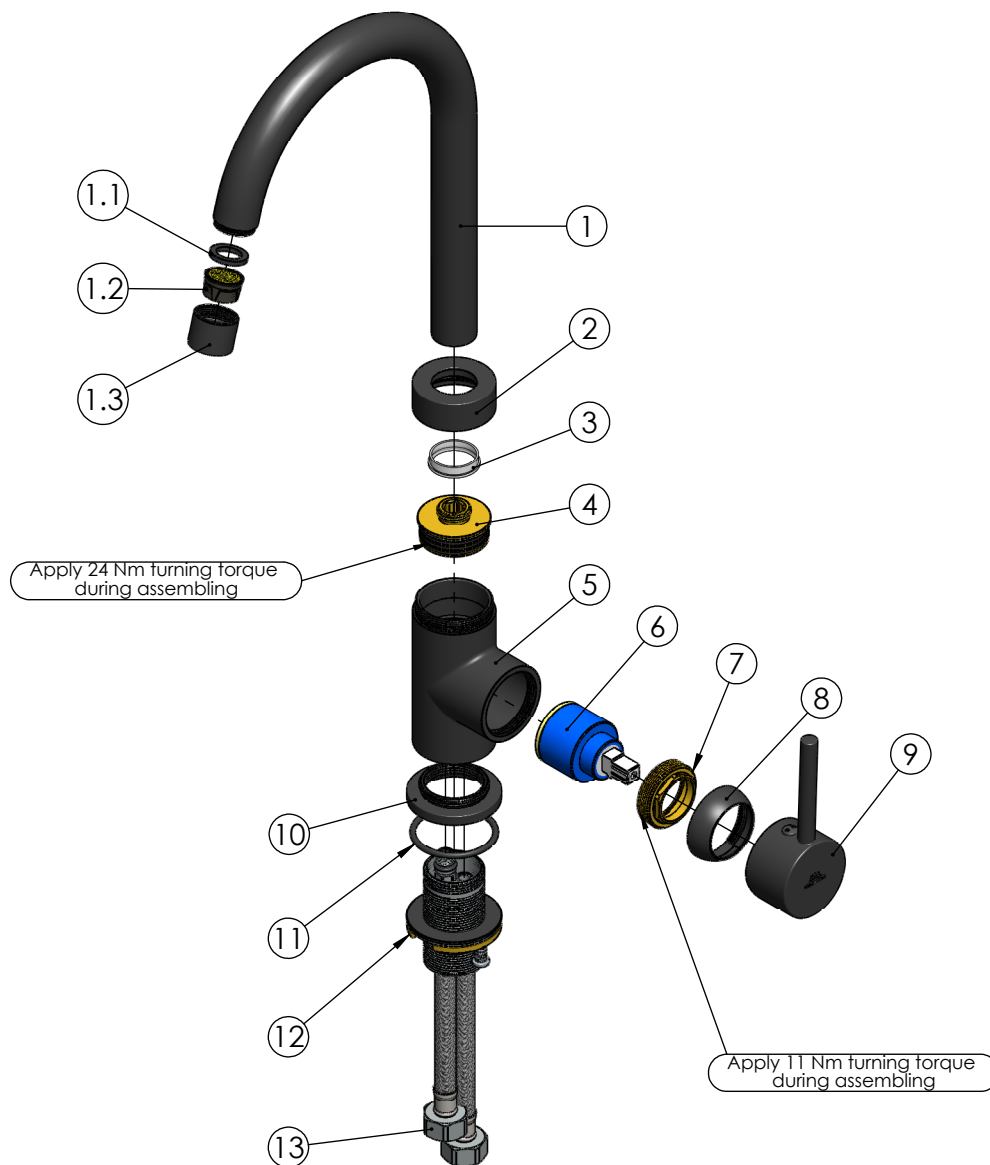

RUBINETA

Product name: **Faucet Axe-33 (BK2)**  
Product Code: **AX300668**

ITEM NO.	PART CODE	NAME	QUANTITY
1	633354	Spout Axe-33 (BK2)	1
1.1	632051	Aerator M22x1 washer	1
1.2	636902	Core, Aerator M24x1	1
1.3	635832	Body of aerator 22x1 (BK2) metal (Axe-33)	1
2	637208	Nut for spout Axe-33 (BK2)	1
3	637085	Silicone gasket for spout Axe-33	1
4	637153P	Spout insert Axe-33 (BK/BG/BR/ST)	1
5	635485	Body Axe-33 (BK2)	1
6	634004P	Ceramic cartridge 35 mm	1
7	636301	Cartridge nut M37x1.25	1
8	636281	Cartridge cap Axe-33 (BK2)	1
9	631088	Handle Axe-33 (BK2)	1
10	636064	Base Axe-33 (BK2)	1
11	632206	O-ring 41x2.9	1
12	637080	Fixing set Axe/Flexy/Swan/Viva-33	1
13	618045	Faucet hose G1/2"-M10x1 450 mm	2