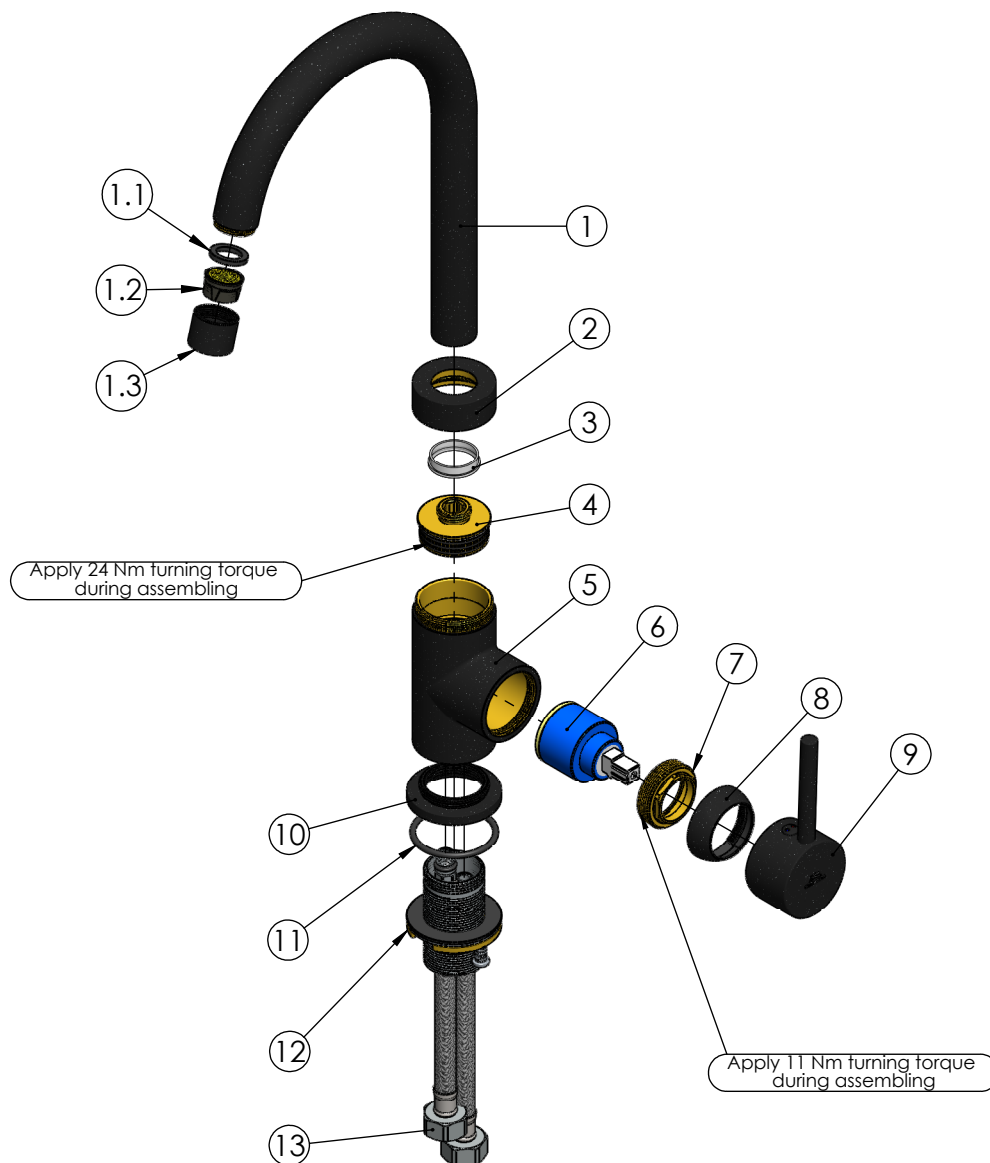

RUBINETA

Product name: **Faucet Axe-33 (BK)**
Product Code: **AX30068**

ITEM NO.	PART CODE	NAME	QUANTITY
1	633350	Spout Axe-33 (BK)(M)	1
1.1	632051	Aerator M22x1 washer	1
1.2	636902	Core, Aerator M24x1	1
1.3	635829	Body of aerator 22x1 (BK) metal (Axe-33)	1
2	636594	Nut for spout Axe-33 (BK)	1
3	637085	Silicone gasket for spout Axe-33	1
4	637153P	Spout insert Axe-33 (BK/BG/BR/ST)	1
5	635466	Body Axe-33 (BK)(M)	1
6	634004P	Ceramic cartridge 35 mm	1
7	636301	Cartridge nut M37x1.25	1
8	636279	Cartridge cap Axe-33 (BK)	1
9	631078	Handle Axe-33 (BK)(M)	1
10	636062	Base Axe-33 (BK)	1
11	632206	O-ring 41x2.9	1
12	637080	Fixing set Axe/Flexy/Swan/Viva-33	1
13	618045	Faucet hose G1/2"-M10x1 450 mm	2