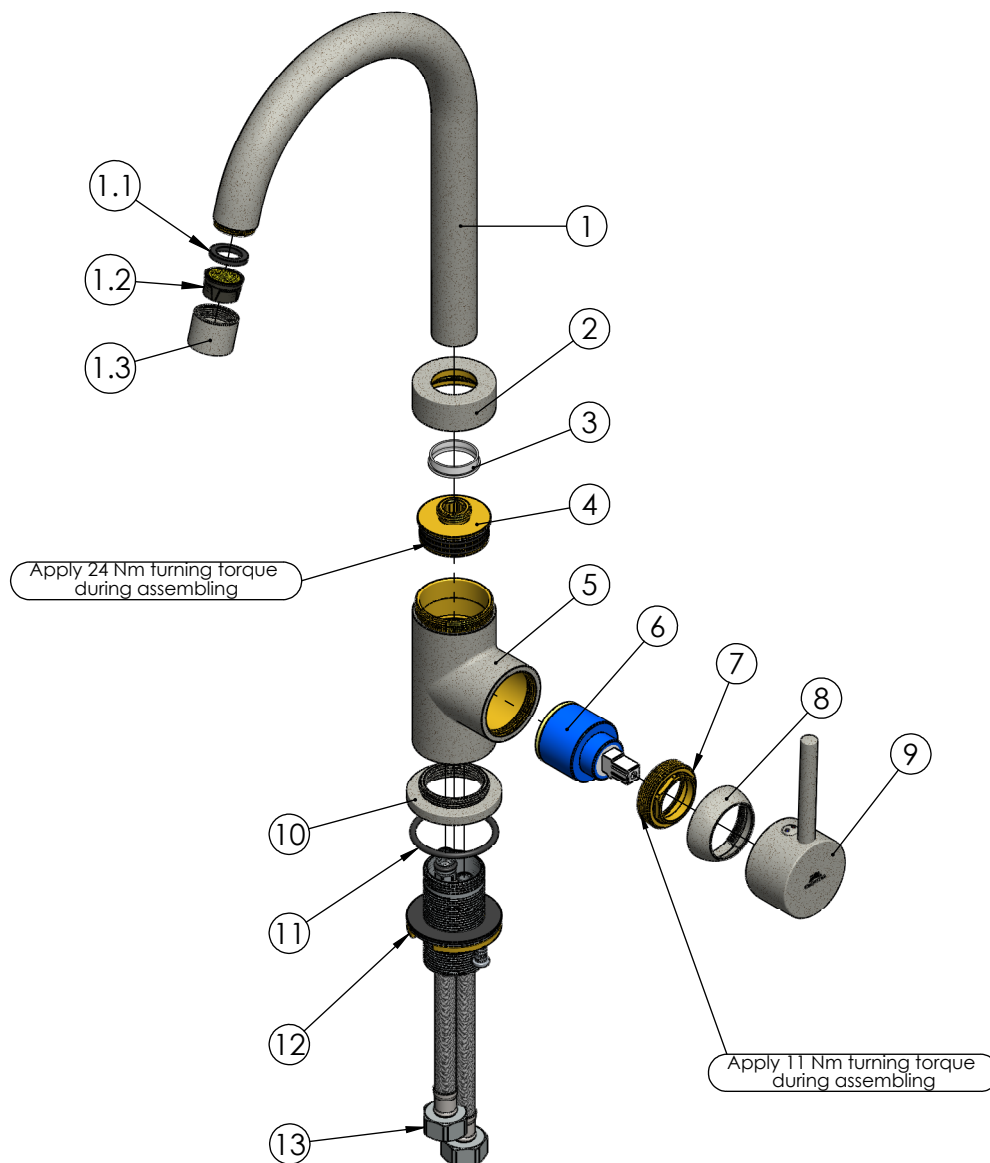

RUBINETA

Product name: **Faucet Axe-33 (BG)**
Product Code: **AX30088**

ITEM NO.	PART CODE	NAME	QUANTITY
1	633351	Spout Axe-33 (BG)(M)	1
1.1	632051	Aerator M22x1 washer	1
1.2	636902	Core, Aerator M24x1	1
1.3	635830	Body of aerator 22x1 (BG) metal (Axe-33)	1
2	636595	Nut for spout Axe-33 (BG)	1
3	637085	Silicone gasket for spout Axe-33	1
4	637153P	Spout insert Axe-33 (BK/BG/BR/ST)	1
5	635467	Body Axe-33 (BG)(M)	1
6	634004P	Ceramic cartridge 35 mm	1
7	636301	Cartridge nut M37x1.25	1
8	636280	Cartridge cap Axe-33 (BG)	1
9	631079	Handle Axe-33 (BG)(M)	1
10	636063	Base Axe-33 (BG)	1
11	632206	O-ring 41x2.9	1
12	637080	Fixing set Axe/Flexy/Swan/Viva-33	1
13	618045	Faucet hose G1/2"-M10x1 450 mm	2