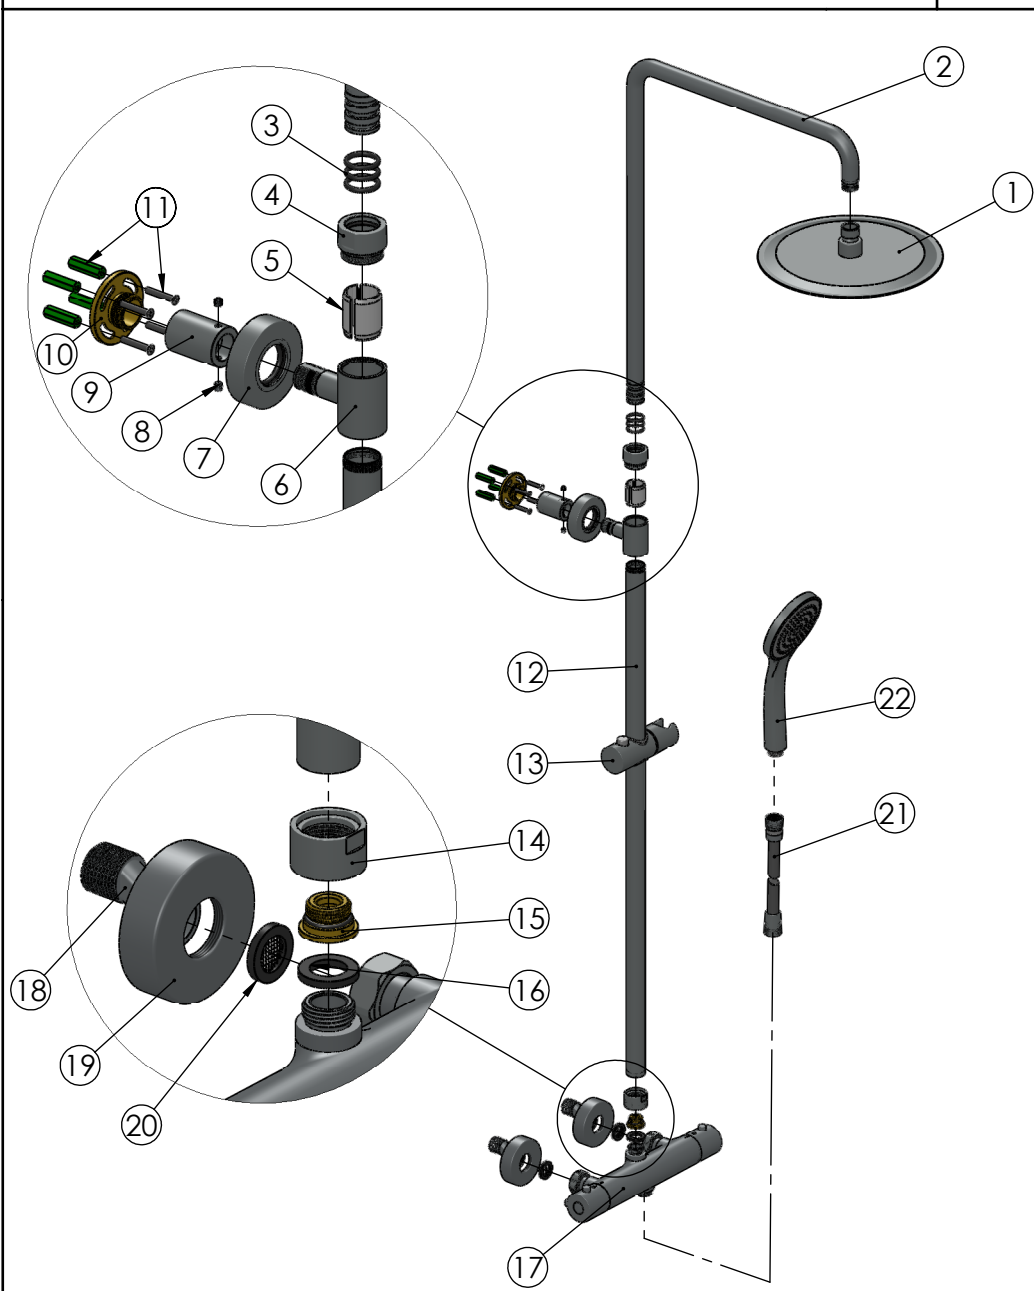

RUBINETA

Product name: **Set Olo+Thermo-15**
Product Code: **625047**

ITEM NO.	PART CODE	NAME	QUANTITY
1	622088	Shower head Olo round 245 (S.S)	1
2	799234	Top bar column Olo+Thermo-15	1
3	632181	O-ring 15x3	3
4	799911	Nut for connection for column Olo+Thermo-15	1
5	637147	Plastic wrap for Olo(BK)+Thermo-15(BK)	1
6	662130	Connection for column Olo+Thermo-15	1
7	799554	Holder plate for Olo+Thermo-15	1
8	637149	Screw M5x5 (DIN913)	2
9	799539	Holder for column Olo+Thermo-15	1
10	799538	Insert for holder for Olo(BK)+Thermo-15(BK)	1
11	711046	Nylon plug 7x27mm with screw 3.9x25 (DIN 7982)	4
12	799235	Lower bar column Olo+Thermo-15	1
13	799328P	Shower holder for 25 mm diam. tube	1
14	799541	Back nut round for column Olo+Thermo-15	1
15	636598	Fixing back seat M18x1.5 (Olo+Th. column)	1
16	632002	Rubber washer G3/4"	1
17	H50908	Faucet Thermo-015 (w/o eccentrics)	1
18	636601P	Eccentric	2
19	636614	Fixing set plate Thermo/ULTRA	2
20	632013	Washer G3/4" with net	2
21	600068B	Shower hose 150 cm Con/Con PVC (360) (DSL)	1
22	622066B	Handshower Solo	1

RUBINETA

Product name: **Faucet Thermo-015 (3/4)**
Product Code: **H50808**

ITEM NO.	PART CODE	NAME	QTY.
1	636494	Handle cover Thermo-15	2
2	636343	Self locking head screw M4x10	2
3	636492	Handle switch Thermo-15	1
4	636495	Valve nut Thermo-15	1
5	664142P	Valve ceramic faucet Thermo-15	1
6	636354	Back seat nut Thermo-10	2
7	636366	Fixing back seat Thermo	2
8	635402	Body Thermo-15	1
9	636497	Adapter M20x1-G1/2 Thermo-15 (long)	1
10	637128	Adapter M20x1-G3/4 Thermo-15	1
11	636357P	Thermostat Thermo-10	1
12	636483	Handle limiter Thermo	1
13	636493	Temperature handle Thermo-15	1