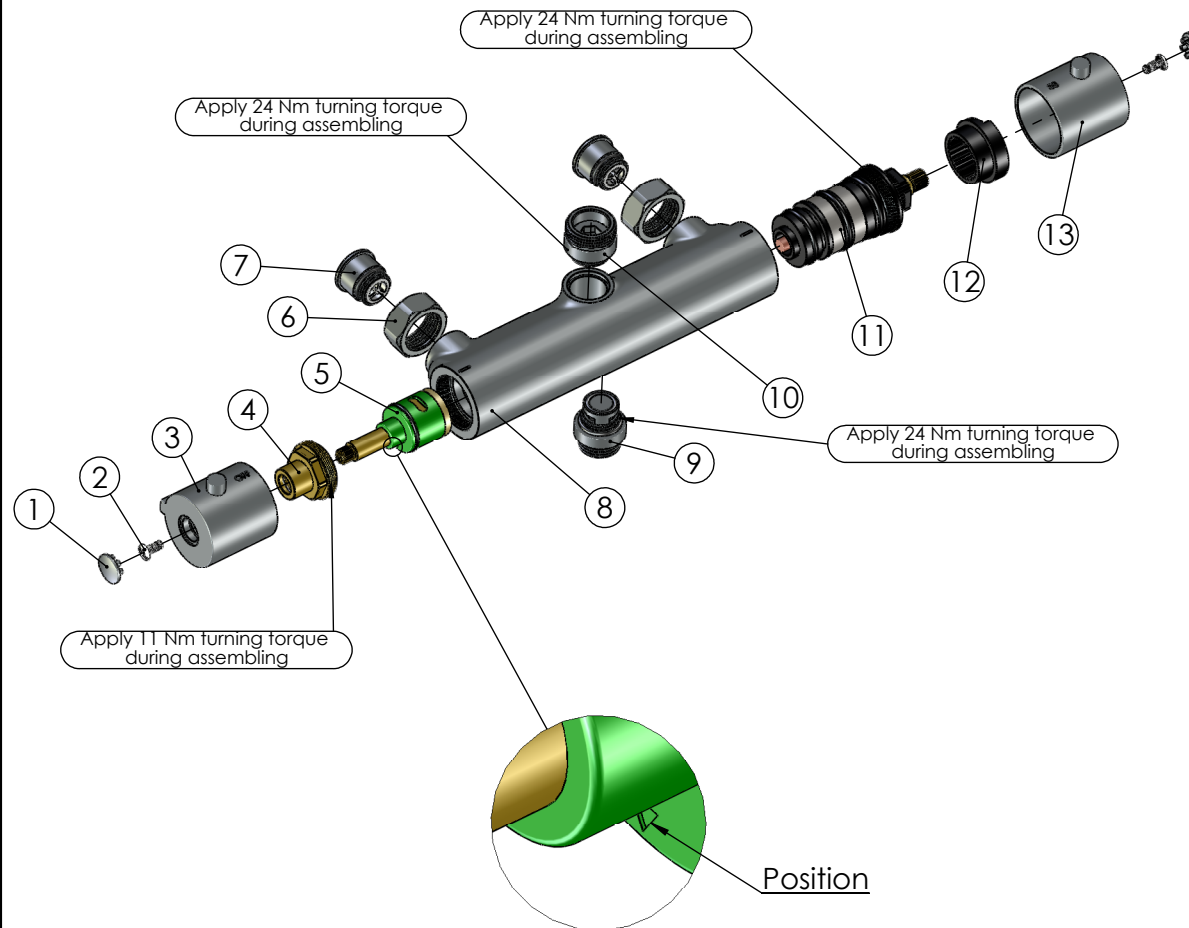

RUBINETA

Product name: **Set Olo+Thermo-15**
Product Code: **625047**

ITEM NO.	PART CODE	NAME	QUANTITY
1	622088	Shower head Olo round 245 (S.S)	1
2	799234	Top bar column Olo+Thermo-15	1
3	632181	O-ring 15x3	3
4	799911	Nut for connection for column Olo+Thermo-15	1
5	637147	Plastic wrap for Olo(BK)+Thermo-15(BK)	1
6	662130	Connection for column Olo+Thermo-15	1
7	799554	Holder plate for Olo+Thermo-15	1
8	637149	Screw M5x5 (DIN913)	2
9	799539	Holder for column Olo+Thermo-15	1
10	799538	Insert for holder for Olo(BK)+Thermo-15(BK)	1
11	711046	Nylon plug 7x27mm with screw 3.9x25 (DIN 7982)	4
12	799235	Lower bar column Olo+Thermo-15	1
13	799328P	Shower holder for 25 mm diam. tube	1
14	799541	Back nut round for column Olo+Thermo-15	1
15	636598	Fixing back seat M18x1.5 (Olo+Th. column)	1
16	632002	Rubber washer G3/4"	1
17	H50908	Faucet Thermo-015 (w/o eccentrics)	1
18	636601P	Eccentric	2
19	636614	Fixing set plate Thermo/ULTRA	2
20	632013	Washer G3/4" with net	2
21	600068B	Shower hose 150 cm Con/Con PVC (360) (DSL)	1
22	622066B	Handshower Solo	1

RUBINETA

Product name: **Faucet Thermo-015 (3/4)**
Product Code: **H50808**

ITEM NO.	PART CODE	NAME	QTY.
1	636494	Handle cover Thermo-15	2
2	636343	Self locking head screw M4x10	2
3	636492	Handle switch Thermo-15	1
4	636495	Valve nut Thermo-15	1
5	664142P	Valve ceramic faucet Thermo-15	1
6	636354	Back seat nut Thermo-10	2
7	636366	Fixing back seat Thermo	2
8	635402	Body Thermo-15	1
9	636497	Adapter M20x1-G1/2 Thermo-15 (long)	1
10	637128	Adapter M20x1-G3/4 Thermo-15	1
11	636357P	Thermostat Thermo-10	1
12	636483	Handle limiter Thermo	1
13	636493	Temperature handle Thermo-15	1