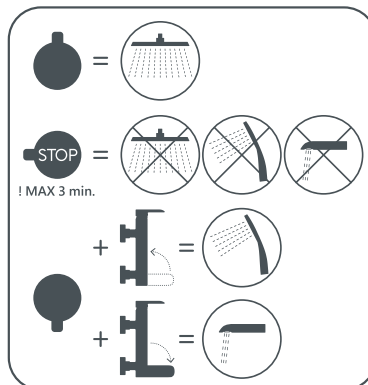

- Telescopic, height-adjustable chrome-plated column from stainless steel, $\varnothing 25 - \varnothing 22$ mm
- EasyClean shower head VENETO 300x200 mm
- EasyClean handshower SALERNO, 3 functions
- Height and tilt-adjustable handshower holder
- Shower hose 150 cm, stainless steel
- Shower faucet EASY PUSH-15

Coating **Chrome**

Colour **Chrome**

Warranty **5 years, 2 years for accessories**

WATER FLOW REGULATION

PUSH ON/OFF

This gold shower system brings a luxurious and sophisticated touch to any bathroom while offering exceptional comfort. Featuring a telescopic height-adjustable column, a large rain shower head, and a hand shower with multiple functions, it ensures a customized and indulgent shower experience. Crafted with a high-end PVD coating, it guarantees lasting durability, a flawless finish, and a refined aesthetic.

OLO (GD)+ULTRA-10 (SW) (DV3/4) (GD)

Shower system
625146

Set:

- Telescopic height-adjustable shower column OLO from stainless steel $\text{Ø}25$ - $\text{Ø}22$ mm
- EasyClean shower head OLO (GD) $\text{Ø}250$ mm
- EasyClean handshower SOLO (GD) $\text{Ø}100$ mm, 1 function
- Height and tilt-adjustable handshower holder
- Shower hose 150 cm, gold, PVC
- Shower faucet ULTRA-10 (SW) (DV3/4) (GD) with swivel spout-diverter (ceramic). Aerator Neoperl, flow rate 12-13 l/min at 3 bar

Coating **PVD**

Colour **Matt gold**

Warranty **5 years, 2 years for accessories**

This concealed thermostatic shower system offers a seamless blend of modern aesthetics and advanced functionality. Featuring a minimalist wall-mounted control panel, it allows effortless switching between the rain shower and hand shower with precise temperature control. Crafted from high-quality brass and stainless steel, it ensures durability, reliability, and a refined bathroom experience.