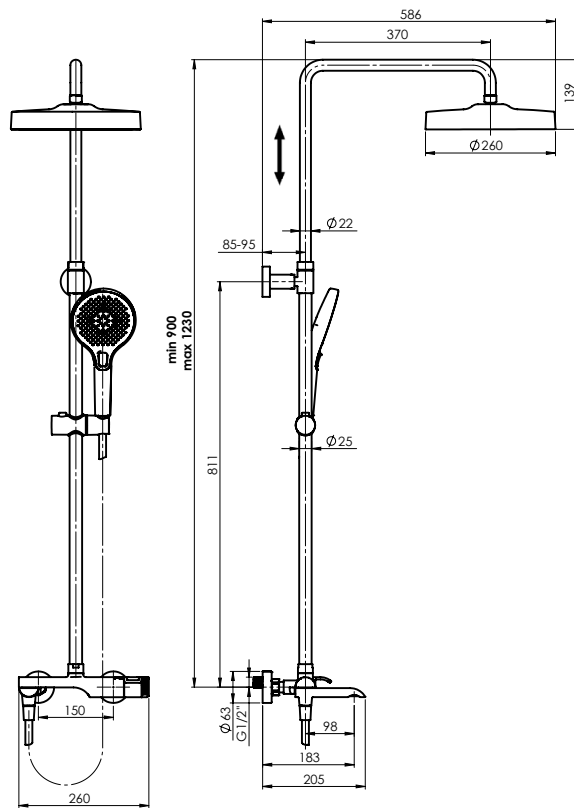

OLO (GD)+ULTRA-10 (SW) (DV3/4) (GD)

Shower system
625146

Set:

- Telescopic height-adjustable shower column OLO from stainless steel $\text{Ø}25$ - $\text{Ø}22$ mm
- EasyClean shower head OLO (GD) $\text{Ø}250$ mm
- EasyClean handshower SOLO (GD) $\text{Ø}100$ mm, 1 function
- Height and tilt-adjustable handshower holder
- Shower hose 150 cm, gold, PVC
- Shower faucet ULTRA-10 (SW) (DV3/4) (GD) with swivel spout-diverter (ceramic). Aerator Neoperl, flow rate 12-13 l/min at 3 bar

Coating **PVD**

Colour **Matt gold**

Warranty **5 years, 2 years for accessories**