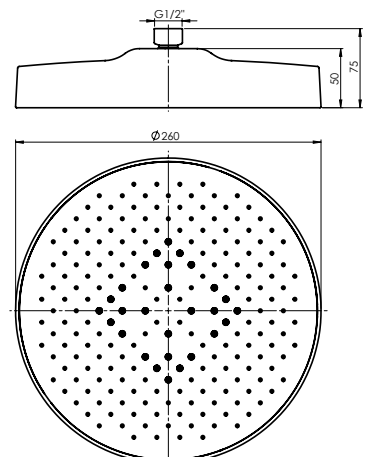

Material ABS-plastic

Colour Chrome, matt white

Warranty 2 years

SALERNO

Handshower
622169B

Button operated EasyClean handshower

Functions 3

Diameter 107 mm

Diameter 260 mm

Flow rate 18 l/min at 3 bar

Material ABS-plastic

Colour Chrome, matt black

Warranty 2 years

150 cm, PVC, (360°) (WT2)

Shower hose
600067B

Material / Coating **PVC**