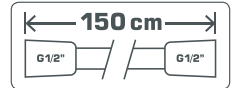

150 cm, PVC, (360°) (WT2)

Shower hose
600067B

Material / Coating **PVC**

Function **Anti-Twist**

Warranty **2 years**

150 cm, PVC, (360°) (DSL)

Shower hose
600068B

Material / Coating **PVC**

Function **Anti-Twist**

Warranty **2 years**