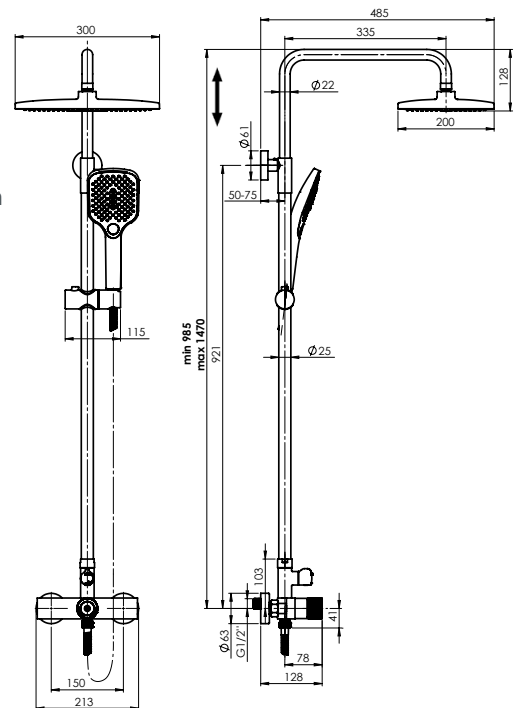

VENETO+ EASY PUSH-10 (SW)

Shower system
625140

Set:

- Telescopic, height-adjustable chrome-plated column from stainless steel, $\varnothing 25 - \varnothing 22$ mm
- EasyClean shower head VENETO 300x200 mm
- EasyClean handshower SALERNO, 3 functions
- Height and tilt-adjustable handshower holder
- Shower hose 150 cm, stainless steel
- Shower faucet EASY PUSH-10 (SW) with swivel spout-diverter. Aerator Neoperl, flow rate 12-13 l/min at 3 bar

Coating **Chrome**

Colour **Chrome**

Warranty **5 years, 2 years for accessories**

WATER FLOW REGULATION

PUSH ON/OFF

VENETO+ EASY PUSH-15

Shower system
625141

Set:

- Telescopic, height-adjustable chrome-plated column from stainless steel, $\varnothing 25 - \varnothing 22$ mm
- EasyClean shower head VENETO 300x200 mm
- EasyClean handshower SALERNO, 3 functions
- Height and tilt-adjustable handshower holder
- Shower hose 150 cm, stainless steel
- Shower faucet EASY PUSH-15

Coating **Chrome**

Colour **Chrome**

Warranty **5 years, 2 years for accessories**

WATER FLOW REGULATION

PUSH ON/OFF