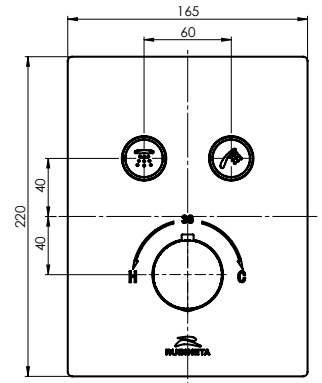

THERMO-2F-OLO (SQ)

Concealed shower system, 2 functions
625055

Material Brass / stainless steel

Set:

Handshower Dove, 1 function

Shower hose 150 cm, PVC

Handshower holder

Shower head Olo, Ø 250 mm, 1 function

Shower head arm 40 cm

Pressing this button will allow the water to flow through the upper shower head. The water flow is adjusted by turning the outer ring.

Pressing this button will allow the water to flow through the hand shower. The water flow is adjusted by turning the outer ring.