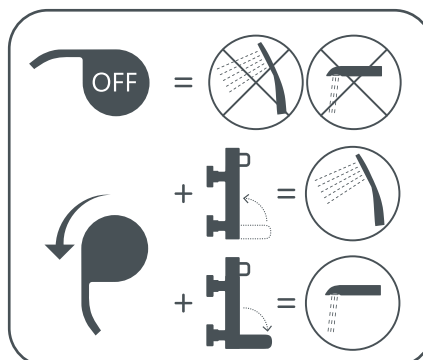

Flow rate **5 l/min at 3 bar**

Cartridge **35 mm**

Connection hoses **60 cm, PEX, polyester hose braiding**

Coating **Chrome**

Colour **Chrome**

COSYTHERMO-10/K (SW)

Bath / shower faucet
CT10K08

1. Water runs through spout;
2. Water runs through handshower.

Flow rate **12-13 l/min at 3 bar**

Cartridge **Thermostat with diverter**

Diverter type **Swivel spout-diverter (ceramic)**

Coating **Chrome**

Colour **Chrome**

Set:

Handshower Teramo, Ø 130 mm, 3 functions

Shower hose 150 cm, PVC

Handshower holder Spark

ULTRA (N)

Adjustable aerator allows to control water flow direction:

ULTRA (N) in gold elevates any bathroom with its sophisticated and luxurious presence. Crafted with a high-end PVD coating, this faucet maintains its rich finish and exceptional durability over time.