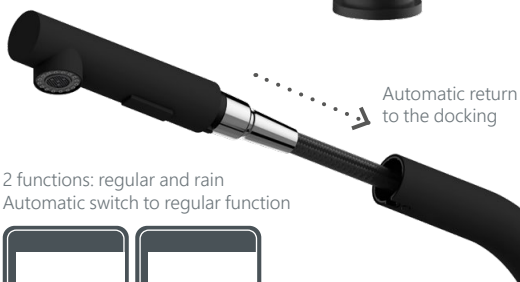

Coating **Chrome**

Colour **Chrome**

2 functions: regular and rain
Automatic switch to regular function

BONA-35 PO (BK)

Kitchen faucet
1/2-BO35068 | 3/8-BO35168

Two-function pull-out spout:
regular/"rain"

Flow rate **6-7 l/min at 3 bar**

Cartridge **25 mm**

Spout hose **Nylon**

Connection hoses **60 cm, PEX, stainless steel hose braiding**

Coating **RubiCoat**

Colour **Matt black**

Warranty **5 years, 2 years for coating**

2 functions: regular and rain
Automatic switch to regular function