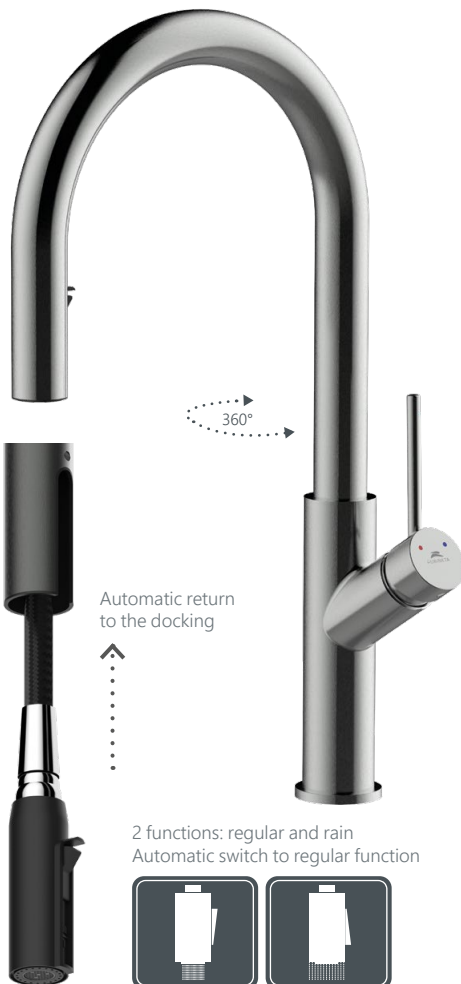

BONA-33 PO

Kitchen faucet
1/2-BO33008 | 3/8-BO33108

Two-function pull-out spout:
regular/"rain"

Flow rate **6-7 l/min at 3 bar**

Cartridge **25 mm**

Spout hose **Nylon**

Connection hoses **60 cm, PEX,
stainless steel hose braiding**

Coating **Chrome**

Colour **Chrome**

BONA-33 PO (DG)

Kitchen faucet
1/2-BO330DG8 | 3/8-BO331DG8

Two-function pull-out spout:
regular/"rain"

Flow rate **6-7 l/min at 3 bar**

Cartridge **25 mm**

Spout hose **Nylon**

Connection hoses **60 cm, PEX, stainless
steel hose braiding**

Coating **PVD**

Colour **Brushed dim grey**

BONA-35 PO

BONA-35 PO in chrome and matte black adds a striking and contemporary element to any kitchen space. Its pull-out spout with dual spray functions enhances flexibility, making daily tasks more efficient. Built with high-quality materials, this faucet is designed for durability while maintaining its refined, modern look.