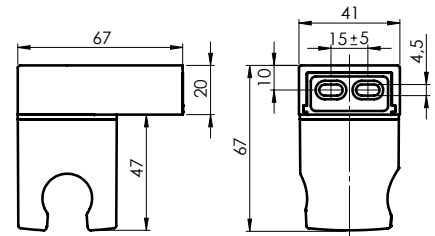

SPARK

Handshower holder
623023B

Material **ABS-plastic**

Colour **Chrome**

Warranty **2 years**