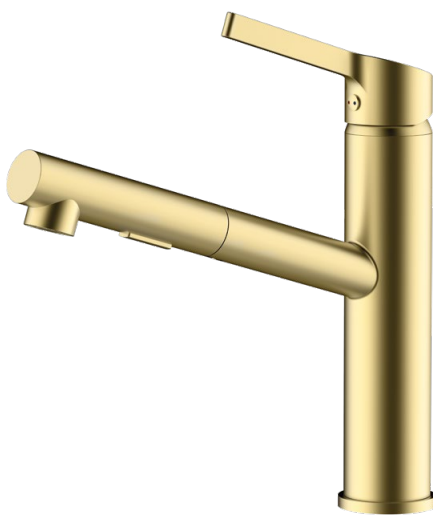

BRUNO-21 PO (GD)

1/2-BR210GD8 | 3/8-BR211GD8

Coating **PVD**