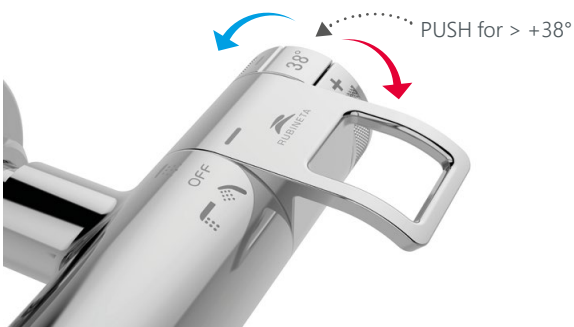

RAINFALL + COSYTHERMO-10 (SW)

Shower system
625148

Set:

- Chrome plated column from stainless steel Ø19-24 (adjustable height before mounting)
- EasyClean shower head RAINFALL (BK) Ø260 mm
- EasyClean handshower TERAMO, Ø 130 mm, 3 functions
- Height and tilt-adjustable handshower holder
- Shower hose 150 cm, PVC
- Shower faucet COSYTHERMO-10 (SW) with swivel spout-diverter. Aerator Neoperl, flow rate 11-12 l/min at 3 bar

Coating **Chrome**

Colour **Chrome**

Warranty **5 years, 2 years for accessories**