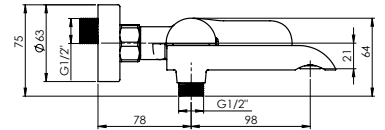

Coating **PVD**

Colour **Matt gold**

Set:

Handshower Solo (GD), Ø 100 mm, 1 function

Shower hose 150 cm, PVC

Handshower holder Grand (GD)

BIDET FAUCETS

ULTRA (N)