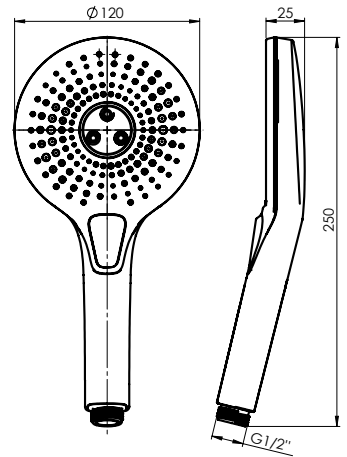

Shower head arm 40 cm

Pressing this button will allow the water to flow through the upper shower head. The water flow is adjusted by turning the outer ring.

Pressing this button will allow the water to flow through the hand shower. The water flow is adjusted by turning the outer ring.

SHOWER PRODUCTS

IMPERIA (BK)

Handshower
622167B

Button operated EasyClean handshower

Functions 3

Diameter 120 mm

Flow rate 9.8 l/min at 3 bar

Material ABS-plastic

Colour Chrome, matt black

Warranty 2 years

IMPERIA (WT)

Handshower
622168B

Button operated EasyClean handshower

Functions 3

Diameter 120 mm

Flow rate 9.8 l/min at 3 bar

Material ABS-plastic

Colour Chrome, matt white

Warranty 2 years

SALERNO

Handshower
622169B

Button operated EasyClean handshower

Functions 3

Diameter 107 mm