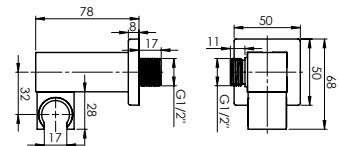

Pressing this button will allow the water to flow through the upper shower head. The water flow is adjusted by turning the outer ring.

Pressing this button will allow the water to flow through the hand shower. The water flow is adjusted by turning the outer ring.