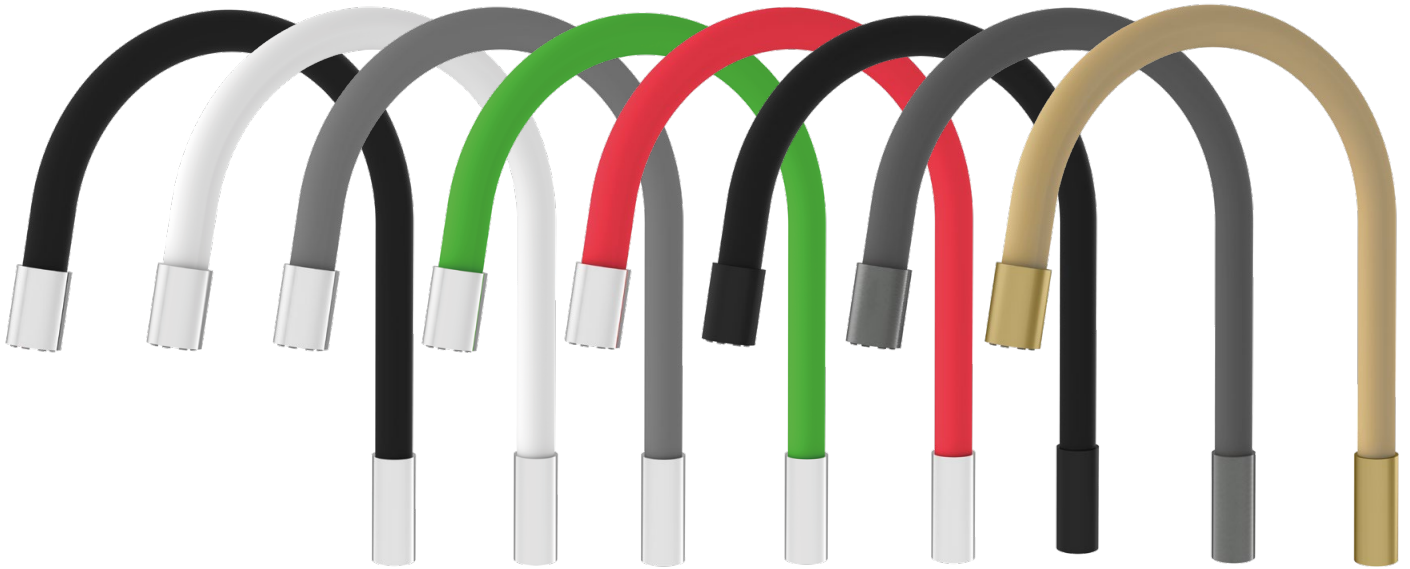

Material **ABS-plastic**

Colour **Matt black**

Warranty **2 years**

CLICK-CLACK WASTE 1 1/4"

(Adjustable)

710021B

Warranty **2 years**

Suitable for both conventional and freestanding washbasins with overflow.

Inner retractable strainer for excellent trapping of coarser dirt.

Aerator can be removed with a specific key only (included in the package)

SPOUT FLEXY-33 (BK)

633328B

Flow rate 13.5 – 15.0 l/min at 3 bar
 Material Silicone, PVC, stainless steel
 Colour Matt black, chrome
 Coating Chrome
 Warranty 2 years