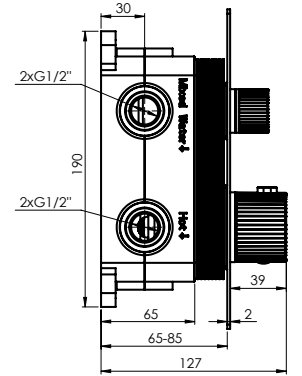

THERMO-2F-OLO (SQ)

Concealed shower system, 2 functions
625055

Material Brass / stainless steel

Set:

Handshower Dove, 1 function

Shower hose 150 cm, PVC

Handshower holder

Shower head Olo, Ø 250 mm, 1 function

Shower head arm 40 cm

Pressing this button will allow the water to flow through the upper shower head. The water flow is adjusted by turning the outer ring.

Pressing this button will allow the water to flow through the hand shower. The water flow is adjusted by turning the outer ring.