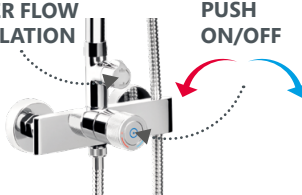

- Telescopic, height-adjustable chrome-plated column from stainless steel, $\varnothing 25 - \varnothing 22$ mm
- EasyClean shower head VENETO 300x200 mm
- EasyClean handshower SALERNO, 3 functions
- Height and tilt-adjustable handshower holder
- Shower hose 150 cm, stainless steel
- Shower faucet EASY PUSH-15

Coating **Chrome**

Colour **Chrome**

Warranty **5 years, 2 years for accessories**

WATER FLOW REGULATION

PUSH ON/OFF

This gold shower system brings a luxurious and sophisticated touch to any bathroom while offering exceptional comfort. Featuring a telescopic height-adjustable column, a large rain shower head, and a hand shower with multiple functions, it ensures a customized and indulgent shower experience. Crafted with a high-end PVD coating, it guarantees lasting durability, a flawless finish, and a refined aesthetic.

OLO (GD)+ULTRA-10 (SW) (DV3/4) (GD)

Shower system
625146

Set:

- Telescopic height-adjustable shower column OLO from stainless steel $\text{Ø}25$ - $\text{Ø}22$ mm
- EasyClean shower head OLO (GD) $\text{Ø}250$ mm
- EasyClean handshower SOLO (GD) $\text{Ø}100$ mm, 1 function
- Height and tilt-adjustable handshower holder
- Shower hose 150 cm, gold, PVC
- Shower faucet ULTRA-10 (SW) (DV3/4) (GD) with swivel spout-diverter (ceramic). Aerator Neoperl, flow rate 12-13 l/min at 3 bar