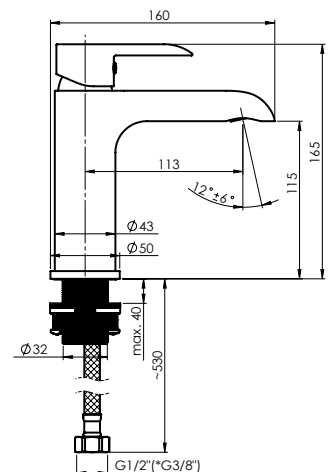

ULTRA-18 (N)

Washbasin faucet
1/2-U80008N | 3/8-U80108N

Flow rate **5 l/min at 3 bar**

Cartridge **35 mm**

Connection hoses **60 cm, PEX, polyester hose braiding**

Coating **Chrome**

Colour **Chrome**

ULTRA-18 (N) (BK)

Washbasin faucet
1/2-U80068N | 3/8-U80168N

Flow rate **5 l/min at 3 bar**

Cartridge **35 mm**

Connection hoses **60 cm, PEX, polyester hose braiding**

Coating **RubiCoat-E**

Colour **Matt black**

ULTRA-18 (N) (GD)

Washbasin faucet
1/2-U800GD8N | 3/8-U801GD8N

Flow rate **5 l/min at 3 bar**

Cartridge **35 mm**

Connection hoses **60 cm, PEX, polyester hose braiding**

Coating **PVD**

Colour **Matt gold**