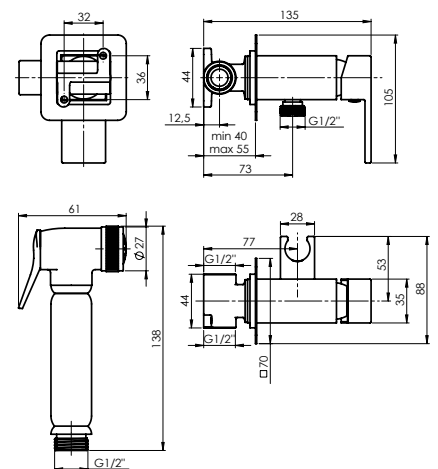

MODENA BIDET (BK)

Concealed bidet faucet
625145

Cartridge 25 mm

Coating RubiCoat

Colour Matt black

Set:

Shower hose 125 cm, PVC, matt black

Bidet handshower Onyx (BK), 1 function

Warranty 5 years, 2 years for coating