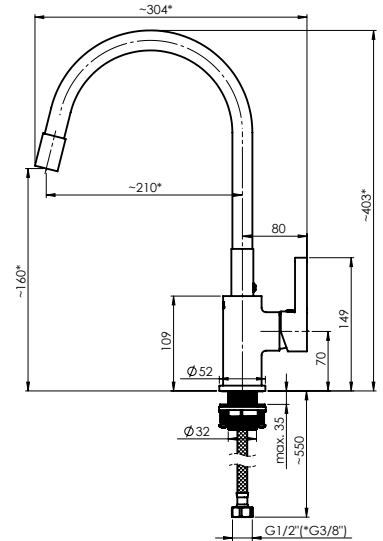

FLEXY-33 (DG)

Kitchen faucet
1/2-FL300DG8 | 3/8-FL301DG8

Flow rate 13.5 – 15.0 l/min at 3 bar

Cartridge 35 mm

Connection hoses 60 cm, PEX, polyester
hose braiding

Spout **Grey silicone, soft touch**

Coating PVD

Colour **Dark grey**