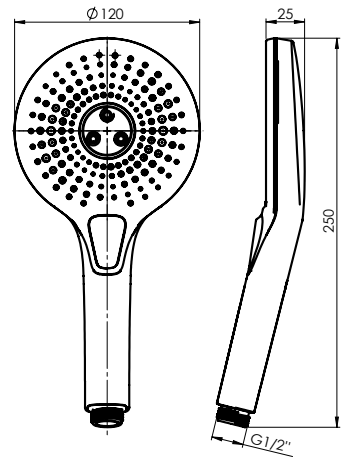

SHOWER PRODUCTS

IMPERIA (BK)

Handshower
622167B

Button operated EasyClean handshower

Functions 3

Diameter 120 mm

Flow rate 9.8 l/min at 3 bar

Material ABS-plastic

Colour Chrome, matt black

Warranty 2 years

IMPERIA (WT)

Handshower
622168B

Button operated EasyClean handshower

Functions 3

Diameter 120 mm

Flow rate 9.8 l/min at 3 bar

Material ABS-plastic

Colour Chrome, matt white

Warranty 2 years

SALERNO

Handshower
622169B

Button operated EasyClean handshower

Functions 3

Diameter 107 mm

Diameter 260 mm

Flow rate 18 l/min at 3 bar

Material ABS-plastic

Colour Chrome, matt black

Warranty 2 years

150 cm, PVC, (360°) (WT2)

Shower hose
600067B

Material / Coating **PVC**