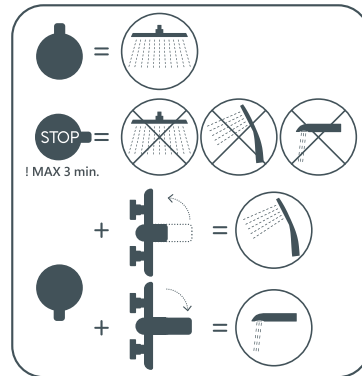

The wide rain showerhead delivers a spa-like experience, while the versatile handshower ensures convenience and precision for everyday use. Designed for a luxurious daily experience for great price in modern bathrooms, it's perfect for every need.

VENETO+ EASY PUSH-10 (SW)

Shower system
625140

Set:

- Telescopic, height-adjustable chrome-plated column from stainless steel, $\varnothing 25 - \varnothing 22$ mm
- EasyClean shower head VENETO 300x200 mm
- EasyClean handshower SALERNO, 3 functions
- Height and tilt-adjustable handshower holder
- Shower hose 150 cm, stainless steel
- Shower faucet EASY PUSH-10 (SW) with swivel spout-diverter. Aerator Neoperl, flow rate 12-13 l/min at 3 bar

Coating **Chrome**

Colour **Chrome**

Warranty **5 years, 2 years for accessories**

WATER FLOW REGULATION

PUSH ON/OFF

VENETO+ EASY PUSH-15

Shower system
625141

Set:

- Telescopic, height-adjustable chrome-plated column from stainless steel, $\varnothing 25 - \varnothing 22$ mm
- EasyClean shower head VENETO 300x200 mm
- EasyClean handshower SALERNO, 3 functions
- Height and tilt-adjustable handshower holder
- Shower hose 150 cm, stainless steel
- Shower faucet EASY PUSH-15