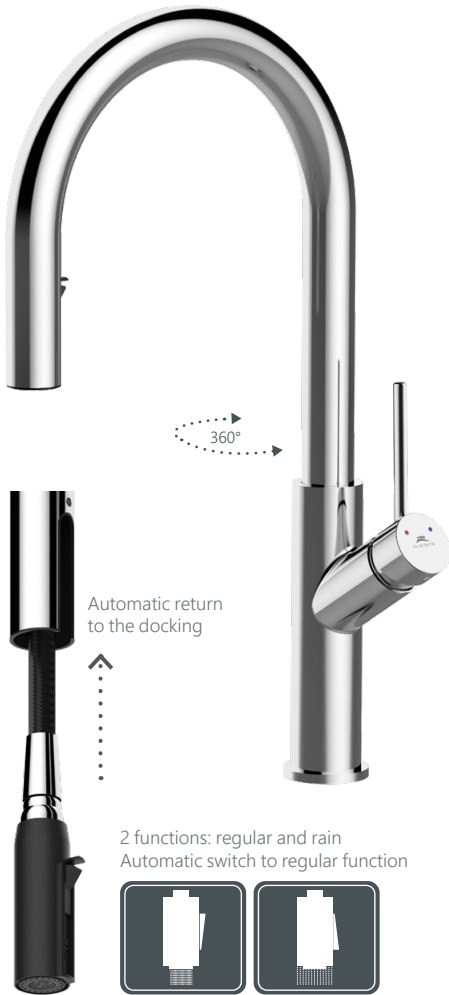

Flow rate **6-7 l/min at 3 bar**

Cartridge **35 mm**

Spout hose **Nylon**

Connection hoses **60 cm, PEX,
stainless steel hose braiding**

Coating **Chrome**

Colour **Chrome**

2 functions: regular and rain
Automatic switch to regular function

1/2-BR21058 | 3/8-BR21158

Coating **PVD**

BONA-33 PO

The BONA PO series redefines kitchen convenience with its pull-out spout and dual-function spray, ensuring effortless control for everyday tasks. Its minimalist design, combined with high-quality materials, provides both aesthetic appeal and long-term durability. Whether in chrome or dim grey, these faucets deliver smooth performance and modern elegance.

BONA-33 PO

Kitchen faucet
1/2-BO33008 | 3/8-BO33108

Two-function pull-out spout:
regular/"rain"

Flow rate **6-7 l/min at 3 bar**

Cartridge **25 mm**

Spout hose **Nylon**

Connection hoses **60 cm, PEX,
stainless steel hose braiding**