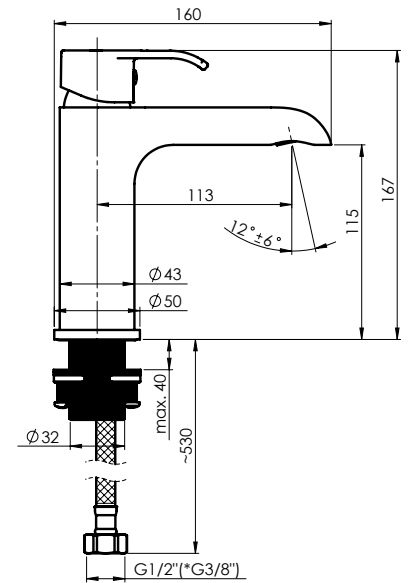

Flow rate **5 l/min at 3 bar**

Cartridge **35 mm**

Connection hoses **60 cm, PEX, polyester hose braiding**

Coating **Chrome**

Colour **Chrome**

COSYTHERMO-10/K (SW)

Bath / shower faucet
CT10K08

1. Water runs through spout;
2. Water runs through handshower.