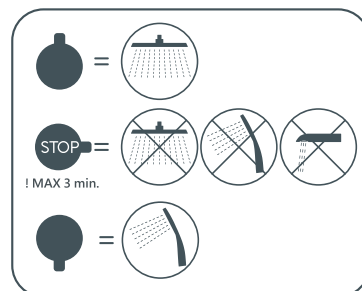

VENETO+ EASY PUSH-10 (SW)

Shower system
625140

Set:

- Telescopic, height-adjustable chrome-plated column from stainless steel, $\varnothing 25 - \varnothing 22$ mm
- EasyClean shower head VENETO 300x200 mm
- EasyClean handshower SALERNO, 3 functions
- Height and tilt-adjustable handshower holder
- Shower hose 150 cm, stainless steel
- Shower faucet EASY PUSH-10 (SW) with swivel spout-diverter. Aerator Neoperl, flow rate 12-13 l/min at 3 bar

Coating **Chrome**

Colour **Chrome**

Warranty **5 years, 2 years for accessories**

WATER FLOW REGULATION

PUSH ON/OFF

VENETO+ EASY PUSH-15

Shower system
625141

Set:

- Telescopic, height-adjustable chrome-plated column from stainless steel, $\varnothing 25 - \varnothing 22$ mm
- EasyClean shower head VENETO 300x200 mm
- EasyClean handshower SALERNO, 3 functions
- Height and tilt-adjustable handshower holder
- Shower hose 150 cm, stainless steel
- Shower faucet EASY PUSH-15

Coating **Chrome**

Colour **Chrome**

Warranty **5 years, 2 years for accessories**

WATER FLOW REGULATION

PUSH ON/OFF