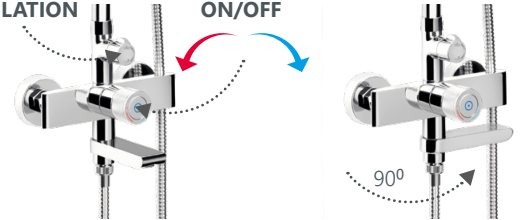

VENETO+ EASY PUSH-10 (SW)

Shower system
625140

Set:

- Telescopic, height-adjustable chrome-plated column from stainless steel, $\varnothing 25 - \varnothing 22$ mm
- EasyClean shower head VENETO 300x200 mm
- EasyClean handshower SALERNO, 3 functions
- Height and tilt-adjustable handshower holder
- Shower hose 150 cm, stainless steel
- Shower faucet EASY PUSH-10 (SW) with swivel spout-diverter. Aerator Neoperl, flow rate 12-13 l/min at 3 bar

Coating **Chrome**

Colour **Chrome**

Warranty **5 years, 2 years for accessories**

WATER FLOW REGULATION

PUSH ON/OFF

VENETO+ EASY PUSH-15

Shower system
625141

Set:

- Telescopic, height-adjustable chrome-plated column from stainless steel, $\varnothing 25 - \varnothing 22$ mm
- EasyClean shower head VENETO 300x200 mm
- EasyClean handshower SALERNO, 3 functions
- Height and tilt-adjustable handshower holder
- Shower hose 150 cm, stainless steel
- Shower faucet EASY PUSH-15

Coating **Chrome**

Colour **Chrome**

Warranty **5 years, 2 years for accessories**

WATER FLOW REGULATION

PUSH ON/OFF

This gold shower system brings a luxurious and sophisticated touch to any bathroom while offering exceptional comfort. Featuring a telescopic height-adjustable column, a large rain shower head, and a hand shower with multiple functions, it ensures a customized and indulgent shower experience. Crafted with a high-end PVD coating, it guarantees lasting durability, a flawless finish, and a refined aesthetic.