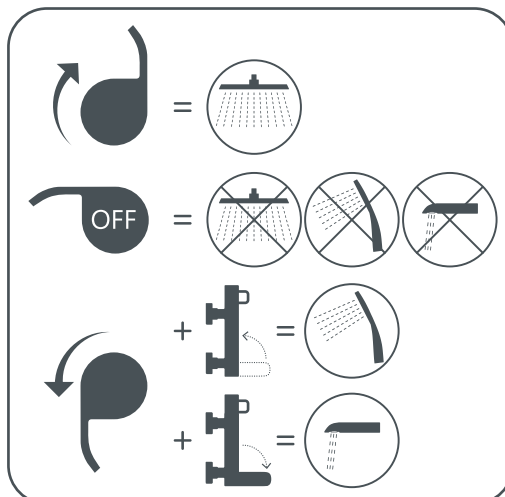

RAINFALL + COSYTHERMO-10 (SW)

Shower system
625148

Set:

- Chrome plated column from stainless steel Ø19-24 (adjustable height before mounting)
- EasyClean shower head RAINFALL (BK) Ø260 mm
- EasyClean handshower TERAMO, Ø 130 mm, 3 functions
- Height and tilt-adjustable handshower holder
- Shower hose 150 cm, PVC
- Shower faucet COSYTHERMO-10 (SW) with swivel spout-diverter. Aerator Neoperl, flow rate 11-12 l/min at 3 bar

Coating **Chrome**

Colour **Chrome**

Warranty **5 years, 2 years for accessories**