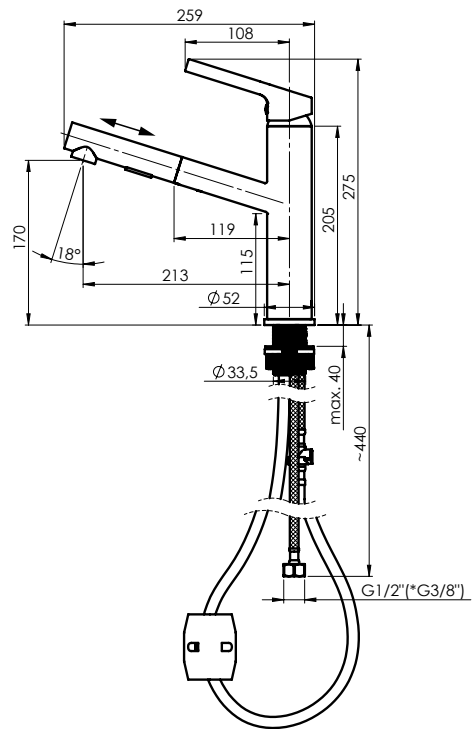

Flow rate **6-7 l/min at 3 bar**

Cartridge **35 mm**

Spout hose **Nylon**

Connection hoses **60 cm, PEX,
stainless steel hose braiding**

Coating **Chrome**

Colour **Chrome**

2 functions: regular and rain
Automatic switch to regular function