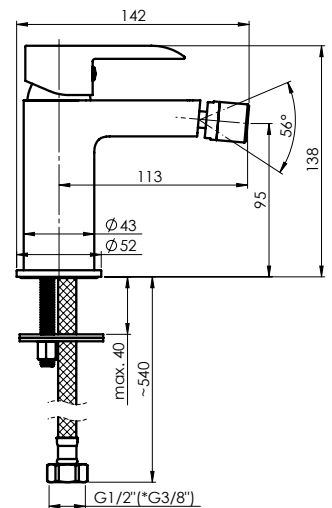

ULTRA-16 (N) (GD)

Bidet faucet
1/2-U600GD8N | 3/8-U601GD8N

Flow rate **5 l/min at 3 bar**
Cartridge **35 mm**
Connection hoses **60 cm, PEX, polyester hose braiding**
Coating **PVD**
Colour **Matt gold**