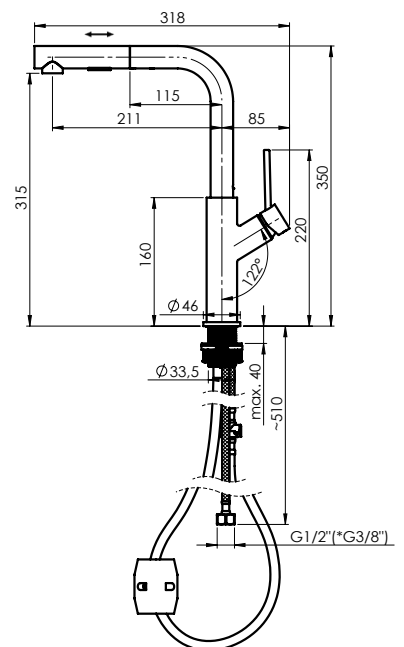

Cartridge **25 mm**

Spout hose **Nylon**

Connection hoses **60 cm, PEX, stainless steel hose braiding**

Coating **RubiCoat**

Colour **Matt black**

Warranty **5 years, 2 years for coating**

2 functions: regular and rain
Automatic switch to regular function