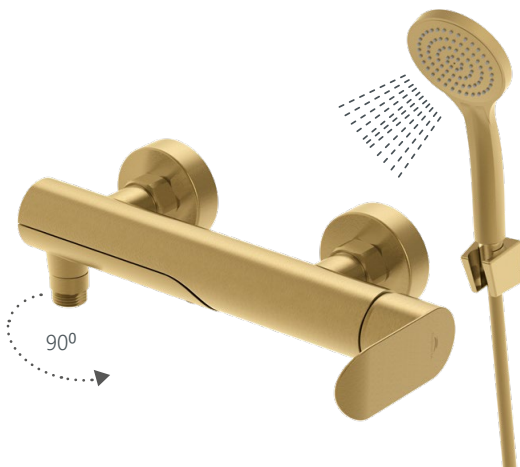

ULTRA-10/K (SW) (GD)

Bath / shower faucet
U1KPGD8

1. Water runs through spout;
2. Water runs through handshower.

Flow rate **12-13 l/min at 3 bar**

Cartridge **35 mm with diffuser**

Diverter type **Swivel spout-diverter (ceramic)**

Coating **PVD**

Colour **Matt gold**

Set:

Handshower Solo (GD), Ø 100 mm, 1 function

Shower hose 150 cm, PVC

Handshower holder Grand (GD)

BIDET FAUCETS

ULTRA (N)

The Ultra (N) bidet faucet collection combines elegance and practicality, designed to enhance comfort and hygiene in any bathroom. Featuring a streamlined silhouette and smooth water flow, these faucets offer precise control and effortless use. Available in gold, matte black, and chrome, they provide a sophisticated finishing touch for different interior styles.