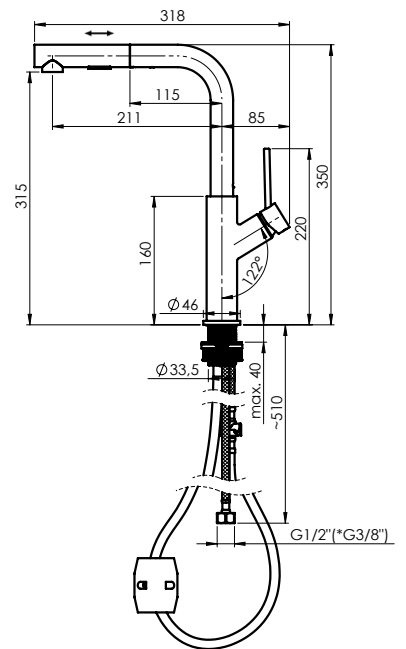

2 functions: regular and rain
Automatic switch to regular function