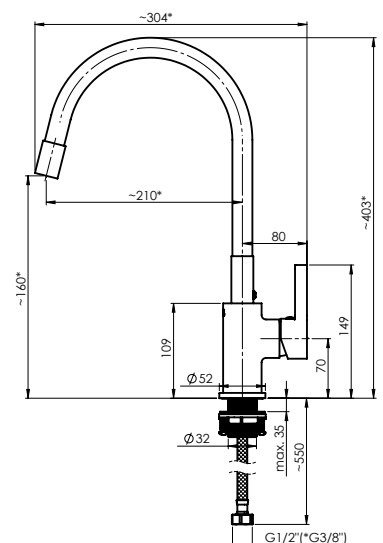

FLEXY-33 (GD)

Kitchen faucet
1/2-FL300GD8 | 3/8-FL301GD8

Flow rate 13.5 – 15.0 l/min at 3 bar

Cartridge 35 mm

Connection hoses 60 cm, PEX, polyester
hose braiding

Spout **Gold silicone, soft touch**

Coating PVD

Colour **Matt gold**

FLEXY-33 (DG)

Kitchen faucet
1/2-FL300DG8 | 3/8-FL301DG8

Flow rate 13.5 – 15.0 l/min at 3 bar

Cartridge 35 mm

Connection hoses 60 cm, PEX, polyester
hose braiding

Spout **Grey silicone, soft touch**

Coating PVD

Colour **Dark grey**