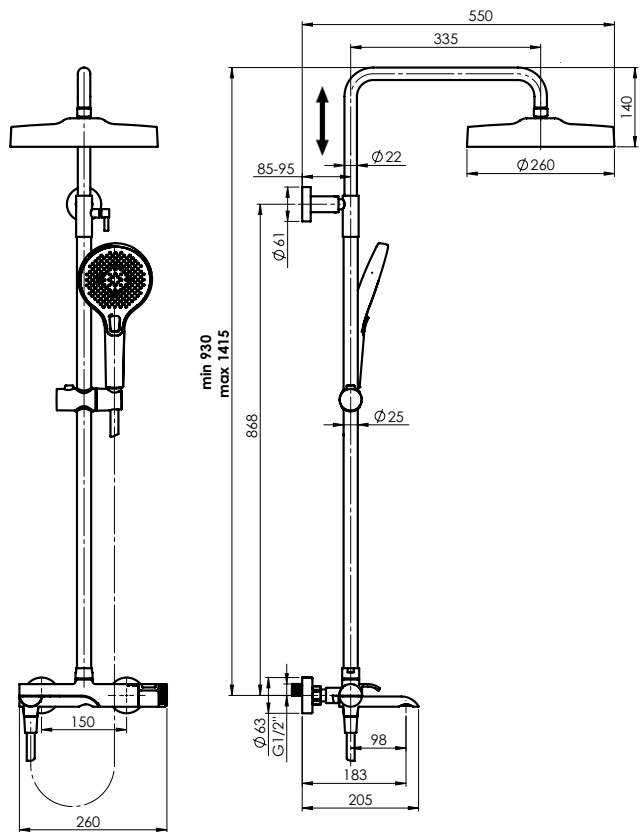

RAINFALL + COSYTHERMO-10 (SW)

Shower system
625148

Set:

- Chrome plated column from stainless steel Ø19-24 (adjustable height before mounting)
- EasyClean shower head RAINFALL (BK) Ø260 mm
- EasyClean handshower TERAMO, Ø 130 mm, 3 functions
- Height and tilt-adjustable handshower holder
- Shower hose 150 cm, PVC
- Shower faucet COSYTHERMO-10 (SW) with swivel spout-diverter. Aerator Neoperl, flow rate 11-12 l/min at 3 bar

Coating **Chrome**

Colour **Chrome**

Warranty **5 years, 2 years for accessories**