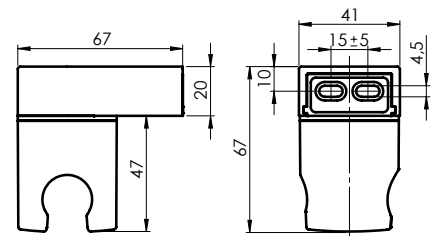

SPARK (BK)

Handshower holder
623024B

Material **ABS-plastic**

Colour **Matt black**

Warranty **2 years**