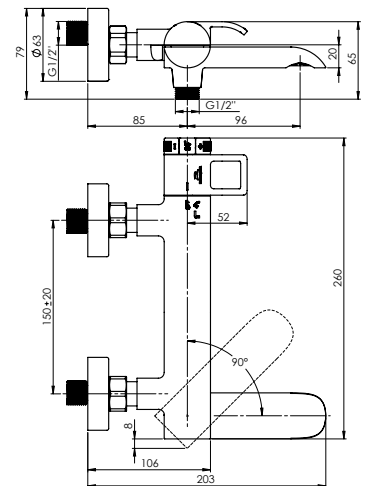

COSY-18

Washbasin faucet
1/2-CO80008 | 3/8-CO80108

Flow rate **5 l/min at 3 bar**

Cartridge **35 mm**

Connection hoses **60 cm, PEX, polyester hose braiding**

Coating **Chrome**

Colour **Chrome**

COSYTHERMO-10/K (SW)

Bath / shower faucet
CT10K08

1. Water runs through spout;
2. Water runs through handshower.

Flow rate **12-13 l/min at 3 bar**

Cartridge **Thermostat with diverter**

Diverter type **Swivel spout-diverter (ceramic)**

Coating **Chrome**

Colour **Chrome**

Set:

Handshower Teramo, Ø 130 mm, 3 functions

Shower hose 150 cm, PVC

Handshower holder Spark