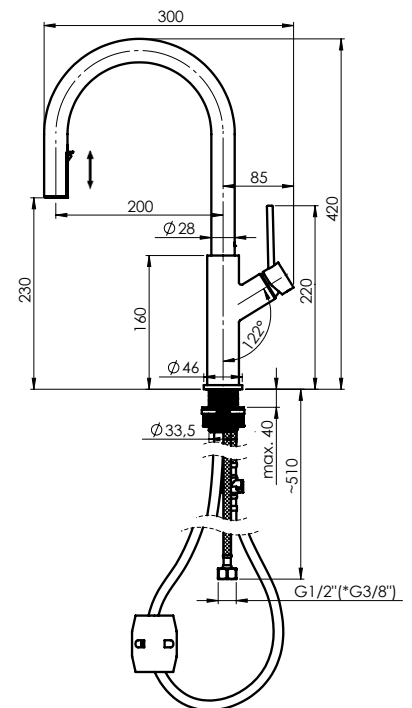

BONA-33 PO

Kitchen faucet
1/2-BO33008 | 3/8-BO33108

Two-function pull-out spout:
regular/"rain"

Flow rate **6-7 l/min at 3 bar**

Cartridge **25 mm**

Spout hose **Nylon**

Connection hoses **60 cm, PEX,
stainless steel hose braiding**

Coating **Chrome**

Colour **Chrome**

BONA-33 PO (DG)

Kitchen faucet
1/2-BO330DG8 | 3/8-BO331DG8

Two-function pull-out spout:
regular/"rain"

Flow rate **6-7 l/min at 3 bar**

Cartridge **25 mm**

Spout hose **Nylon**

Connection hoses **60 cm, PEX, stainless
steel hose braiding**

Coating **PVD**

Colour **Brushed dim grey**