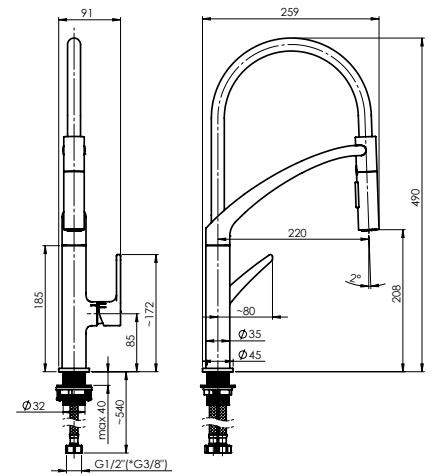

ULTIMA-50 (BK/GD)

Kitchen faucet
1/2-UL506GD8 | 3/8-UL516GD8

Magnetic docking system two-function
spout: regular/"rain"

Flow rate 8-9 l/min at 3 bar

Cartridge 25 mm

Connection hoses 60 cm, PEX, polyester
hose braiding

Spout Black silicone, soft touch

Coating RubiCoat-E, PVD

Colour Matt black, matt gold