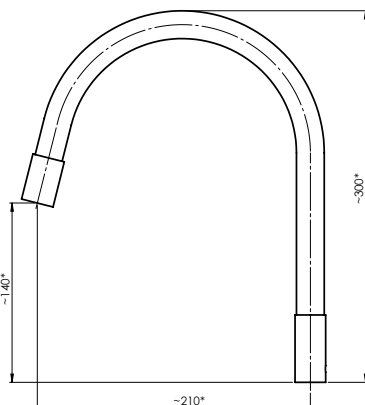

Diameter 260 mm

Flow rate 18 l/min at 3 bar

Material ABS-plastic

Colour Chrome, matt black

Warranty 2 years

150 cm, PVC, (360°) (WT2)

Shower hose
600067B

Material / Coating **PVC**

Shower hose
600063P

Material **Stainless steel / EPDM rubber**

Coating **Polished stainless steel**

Warranty **2 years**

125 cm, PVC, (360°) (BK)

Shower hose
600066P

Material / Coating **PVC**

Function **Anti-Twist**

Inner retractable strainer for excellent trapping of coarser dirt.

Aerator can be removed with a specific key only (included in the package)

SPOUT FLEXY-33 (BK)

633328B

Flow rate 13.5 – 15.0 l/min at 3 bar
 Material Silicone, PVC, stainless steel
 Colour Matt black, chrome
 Coating Chrome
 Warranty 2 years