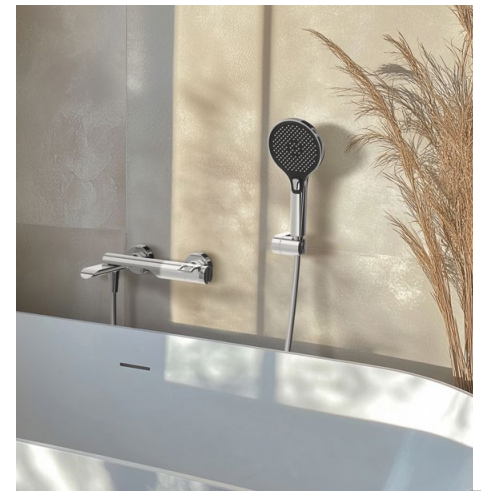

Bathroom – a relaxation oasis

Key highlights:

- Functional faucets.
- Shower systems designed for comfort and relaxation.
- Thermostatic solutions for consistent water temperature.
- Water-saving solutions (eco-friendly showerheads, faucets, and aerators).
- Concealed installations for aesthetics and minimalism.

Rubineta – designed to meet customer needs

We create products that are:

- Easy to use, ergonomic, and functional.
- Resource-efficient: water-saving solutions and eco-friendly packaging.
- Reflecting design trends and elegance.
- Shaping a unique style.