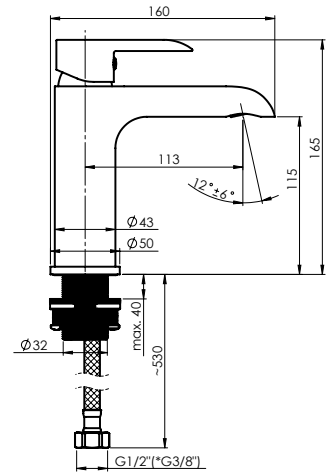

Flow rate **5 l/min at 3 bar**

Cartridge **35 mm**

Connection hoses **60 cm, PEX, polyester hose braiding**

Coating **Chrome**

Colour **Chrome**

ULTRA-18 (N) (BK)

Washbasin faucet
1/2-U80068N | 3/8-U80168N

Flow rate **5 l/min at 3 bar**