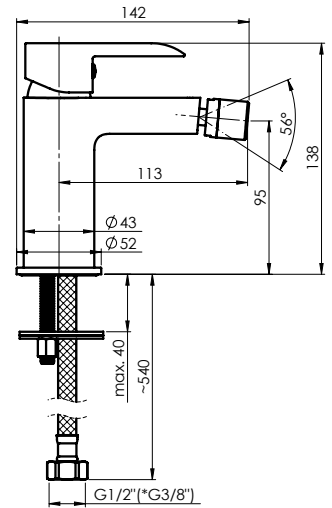

ULTRA-16 (N)

Bidet faucet
1/2-U60008N | 3/8-U60108N

Flow rate **5 l/min at 3 bar**
Cartridge **35 mm**
Connection hoses **60 cm, PEX, polyester hose braiding**
Coating **Chrome**
Colour **Chrome**