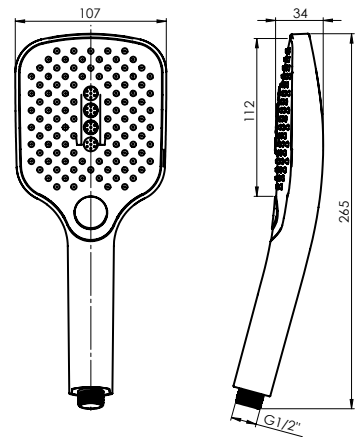

SALERNO

Handshower
622169B

Button operated EasyClean handshower

Functions 3

Diameter 107 mm

Flow rate 9.8 l/min at 3 bar

Material ABS-plastic

Colour Chrome, matt grey

Warranty 2 years

RAINFALL (BK)

Shower head
622171B

EasyClean shower head

Functions 1

Diameter 260 mm

Flow rate 18 l/min at 3 bar

Material ABS-plastic

Colour Chrome, matt black

Warranty 2 years