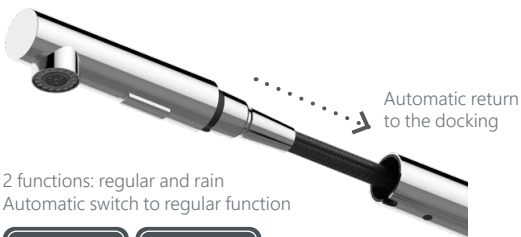

Flow rate **6-7 l/min at 3 bar**

Cartridge **35 mm**

Spout hose **Nylon**

Connection hoses **60 cm, PEX,
stainless steel hose braiding**

Coating **Chrome**

Colour **Chrome**

2 functions: regular and rain
Automatic switch to regular function