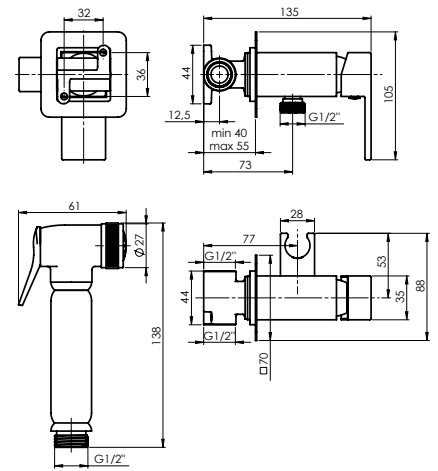

MODENA BIDET

Concealed bidet faucet
625143

Cartridge 25 mm

Coating Chrome

Colour Chrome

Set:

Shower hose 120 cm, stainless steel

Bidet handshower Onyx, 1 function