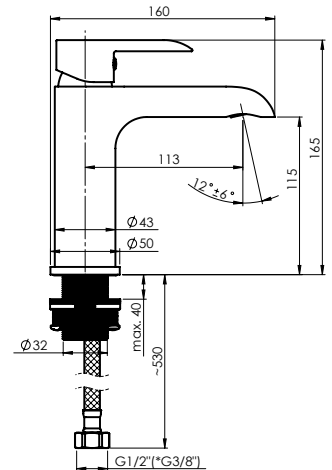

ULTRA-18 (N) (GD)

Washbasin faucet
1/2-U800GD8N | 3/8-U801GD8N

Flow rate **5 l/min at 3 bar**

Cartridge **35 mm**

Connection hoses **60 cm, PEX, polyester hose braiding**

Coating **PVD**

Colour **Matt gold**