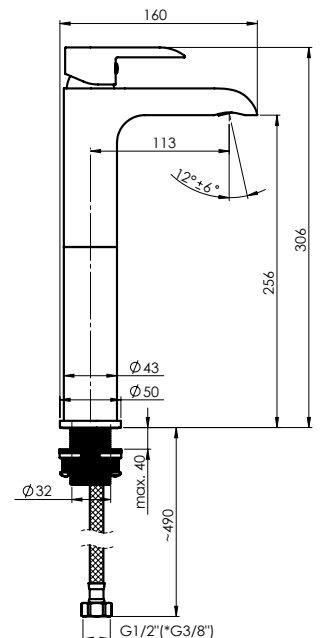

ULTRA-18/D (N) (GD)

Washbasin faucet
1/2-UD00GD8N | 3/8-UD01GD8N

Flow rate **5 l/min at 3 bar**
Cartridge **35 mm**
Connection hoses **70 cm, PEX, polyester hose braiding**
Coating **PVD**
Colour **Matt gold**