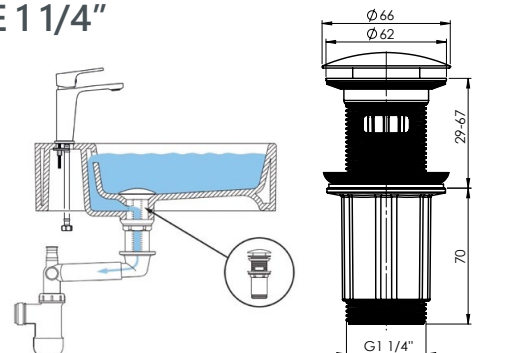

Inner retractable strainer for excellent trapping of coarser dirt.

Aerator can be removed with a specific key only (included in the package)

SPOUT FLEXY-33 (BK)

633328B

Flow rate 13.5 – 15.0 l/min at 3 bar
 Material Silicone, PVC, stainless steel
 Colour Matt black, chrome
 Coating Chrome
 Warranty 2 years