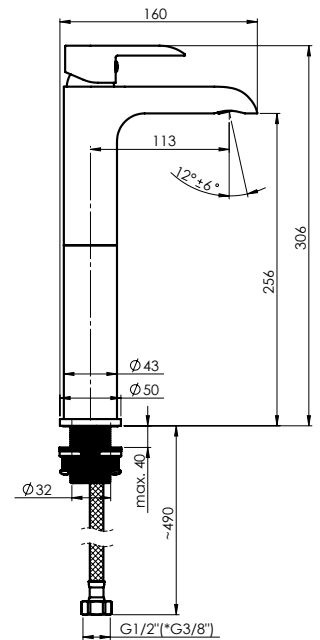

ULTRA-18/D (N) (BK)

Washbasin faucet
1/2-UD0068N | 3/8-UD0168N

Flow rate **5 l/min at 3 bar**
Cartridge **35 mm**
Connection hoses **70 cm, PEX, polyester hose braiding**
Coating **RubiCoat-E**
Colour **Matt black**