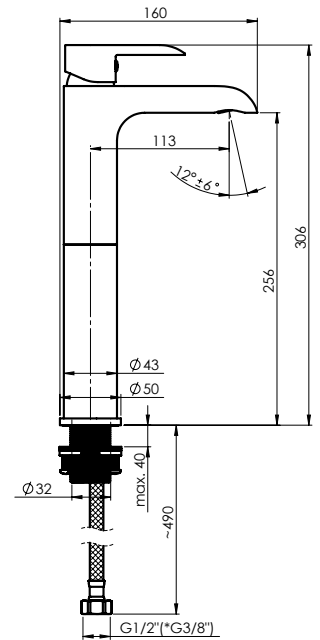

Cartridge **35 mm**

Connection hoses **60 cm, PEX, polyester hose braiding**

Coating **PVD**

Colour **Matt gold**

ULTRA-18/D (N)

Washbasin faucet
1/2-UD0008N | 3/8-UD0108N

Flow rate **5 l/min at 3 bar**
Cartridge **35 mm**
Connection hoses **70 cm, PEX, polyester hose braiding**
Coating **Chrome**
Colour **Chrome**