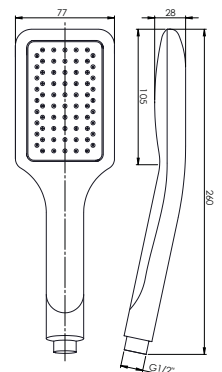

- Telescopic, height-adjustable chrome-plated column from stainless steel, $\varnothing 25 - \varnothing 22$ mm
- EasyClean shower head VENETO 300x200 mm
- EasyClean handshower SALERNO, 3 functions
- Height and tilt-adjustable handshower holder
- Shower hose 150 cm, stainless steel
- Shower faucet EASY PUSH-15

OLO (GD)+ULTRA-10 (SW) (DV3/4) (GD)

Shower system
625146

Set:

- Telescopic height-adjustable shower column OLO from stainless steel $\text{Ø}25$ - $\text{Ø}22$ mm
- EasyClean shower head OLO (GD) $\text{Ø}250$ mm
- EasyClean handshower SOLO (GD) $\text{Ø}100$ mm, 1 function
- Height and tilt-adjustable handshower holder
- Shower hose 150 cm, gold, PVC
- Shower faucet ULTRA-10 (SW) (DV3/4) (GD) with swivel spout-diverter (ceramic). Aerator Neoperl, flow rate 12-13 l/min at 3 bar

THERMO-2F-OLO (SQ)

Concealed shower system, 2 functions
625055

Material Brass / stainless steel

Set:

Handshower Dove, 1 function

Shower hose 150 cm, PVC

Handshower holder

Shower head Olo, Ø 250 mm, 1 function

Shower head arm 40 cm

Pressing this button will allow the water to flow through the upper shower head. The water flow is adjusted by turning the outer ring.

Pressing this button will allow the water to flow through the hand shower. The water flow is adjusted by turning the outer ring.