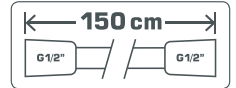

Function **Anti-Twist**

Warranty **2 years**

150 cm, PVC, (360°) (DSL)

Shower hose
600068B

Material / Coating **PVC**

Function **Anti-Twist**

Warranty **2 years**

120 CM, (S.S.)