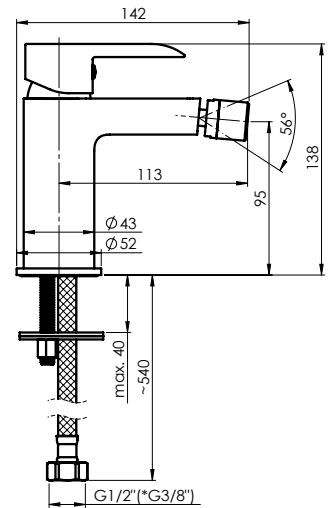

ULTRA-16 (N) (BK)

Bidet faucet
1/2-U60068N | 3/8-U60168N

Flow rate **5 l/min at 3 bar**
Cartridge **35 mm**
Connection hoses **60 cm, PEX, polyester hose braiding**
Coating **RubiCoat-E**
Colour **Matt black**