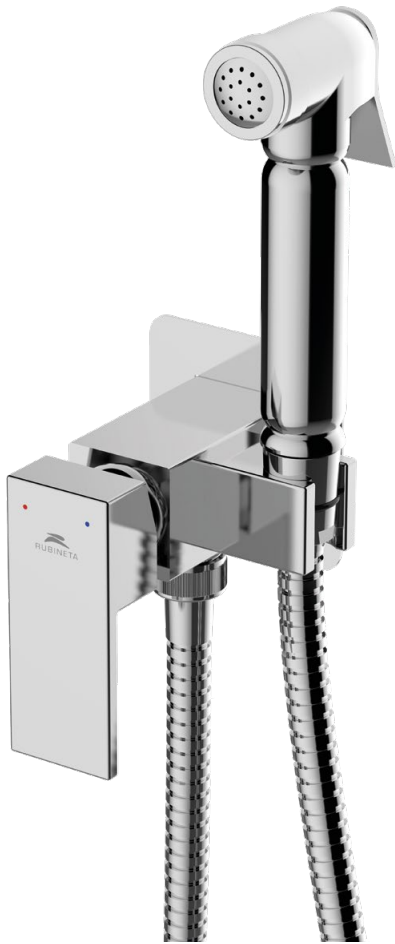

Flow rate **5 l/min at 3 bar**
Cartridge **35 mm**
Connection hoses **60 cm, PEX, polyester hose braiding**
Coating **Chrome**
Colour **Chrome**

ULTRA-16 (N) (BK)

Bidet faucet
1/2-U60068N | 3/8-U60168N

Flow rate **5 l/min at 3 bar**
Cartridge **35 mm**
Connection hoses **60 cm, PEX, polyester hose braiding**
Coating **RubiCoat-E**
Colour **Matt black**

ULTRA-16 (N) (GD)

Bidet faucet
1/2-U600GD8N | 3/8-U601GD8N

Flow rate **5 l/min at 3 bar**
Cartridge **35 mm**
Connection hoses **60 cm, PEX, polyester hose braiding**
Coating **PVD**
Colour **Matt gold**

MODENA BIDET

The Modena bidet faucets deliver a practical solution with a premium look, enhancing both hygiene and style in your bathroom. Featuring a bidet hand shower, they offer effortless water control and a comfortable experience. Available in chrome and matte black, these faucets seamlessly blend into modern spaces, providing long-lasting durability and an elevated design.

Material	Brass
Colour	Chrome, matt black
Cartridge	Citec (Spain)
Warranty	5 years

MODENA BIDET

Concealed bidet faucet
625143

Cartridge 25 mm

Coating Chrome

Colour Chrome

Set:

Shower hose 120 cm, stainless steel