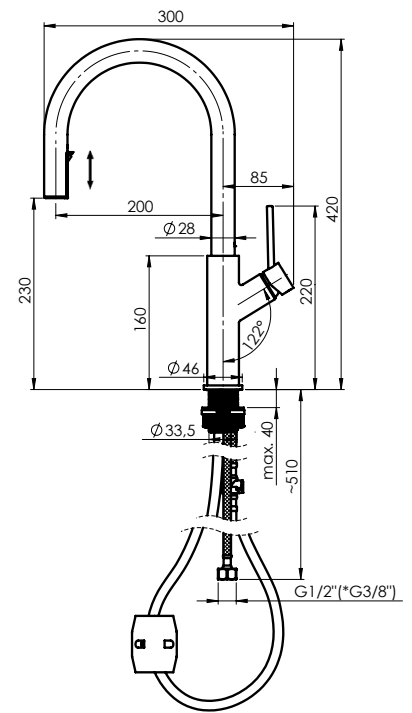

BONA-33 PO (DG)

Kitchen faucet
1/2-BO330DG8 | 3/8-BO331DG8

Two-function pull-out spout:
regular/"rain"

Flow rate **6-7 l/min at 3 bar**

Cartridge **25 mm**

Spout hose **Nylon**

Connection hoses **60 cm, PEX, stainless
steel hose braiding**

Coating **PVD**

Colour **Brushed dim grey**