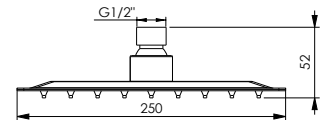

Pressing this button will allow the water to flow through the upper shower head. The water flow is adjusted by turning the outer ring.

Pressing this button will allow the water to flow through the hand shower. The water flow is adjusted by turning the outer ring.