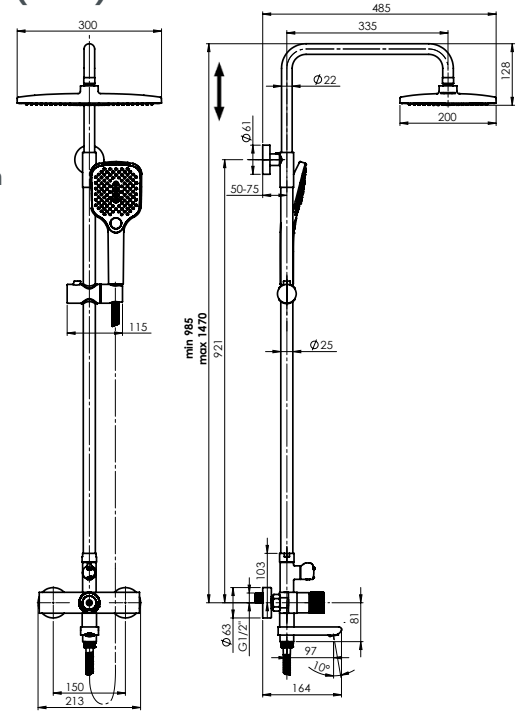

VENETO+ EASY PUSH-10 (SW)

Shower system
625140

Set:

- Telescopic, height-adjustable chrome-plated column from stainless steel, $\varnothing 25 - \varnothing 22$ mm
- EasyClean shower head VENETO 300x200 mm
- EasyClean handshower SALERNO, 3 functions
- Height and tilt-adjustable handshower holder
- Shower hose 150 cm, stainless steel
- Shower faucet EASY PUSH-10 (SW) with swivel spout-diverter. Aerator Neoperl, flow rate 12-13 l/min at 3 bar

Coating **Chrome**

Colour **Chrome**

Warranty **5 years, 2 years for accessories**

WATER FLOW REGULATION

PUSH ON/OFF

VENETO+ EASY PUSH-15

Shower system
625141

Set:

- Telescopic, height-adjustable chrome-plated column from stainless steel, $\varnothing 25 - \varnothing 22$ mm
- EasyClean shower head VENETO 300x200 mm
- EasyClean handshower SALERNO, 3 functions
- Height and tilt-adjustable handshower holder
- Shower hose 150 cm, stainless steel
- Shower faucet EASY PUSH-15

Coating **Chrome**

Colour **Chrome**

Warranty **5 years, 2 years for accessories**

WATER FLOW REGULATION

PUSH ON/OFF