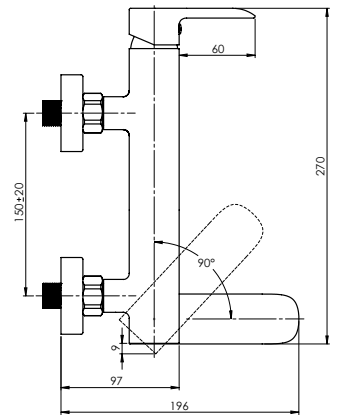

Coating **PVD**

Colour **Matt gold**

Set:

Handshower Solo (GD), Ø 100 mm, 1 function

Shower hose 150 cm, PVC

Handshower holder Grand (GD)

BIDET FAUCETS

ULTRA (N)