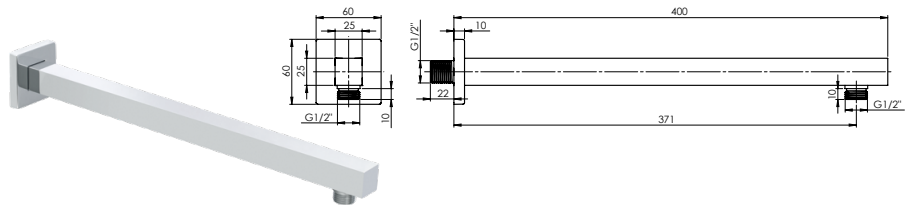

THERMO-2F-OLO (SQ)

Concealed shower system, 2 functions
625055

Material Brass / stainless steel

Set:

Handshower Dove, 1 function

Shower hose 150 cm, PVC

Handshower holder

Shower head Olo, Ø 250 mm, 1 function

Shower head arm 40 cm

Pressing this button will allow the water to flow through the upper shower head. The water flow is adjusted by turning the outer ring.

Pressing this button will allow the water to flow through the hand shower. The water flow is adjusted by turning the outer ring.