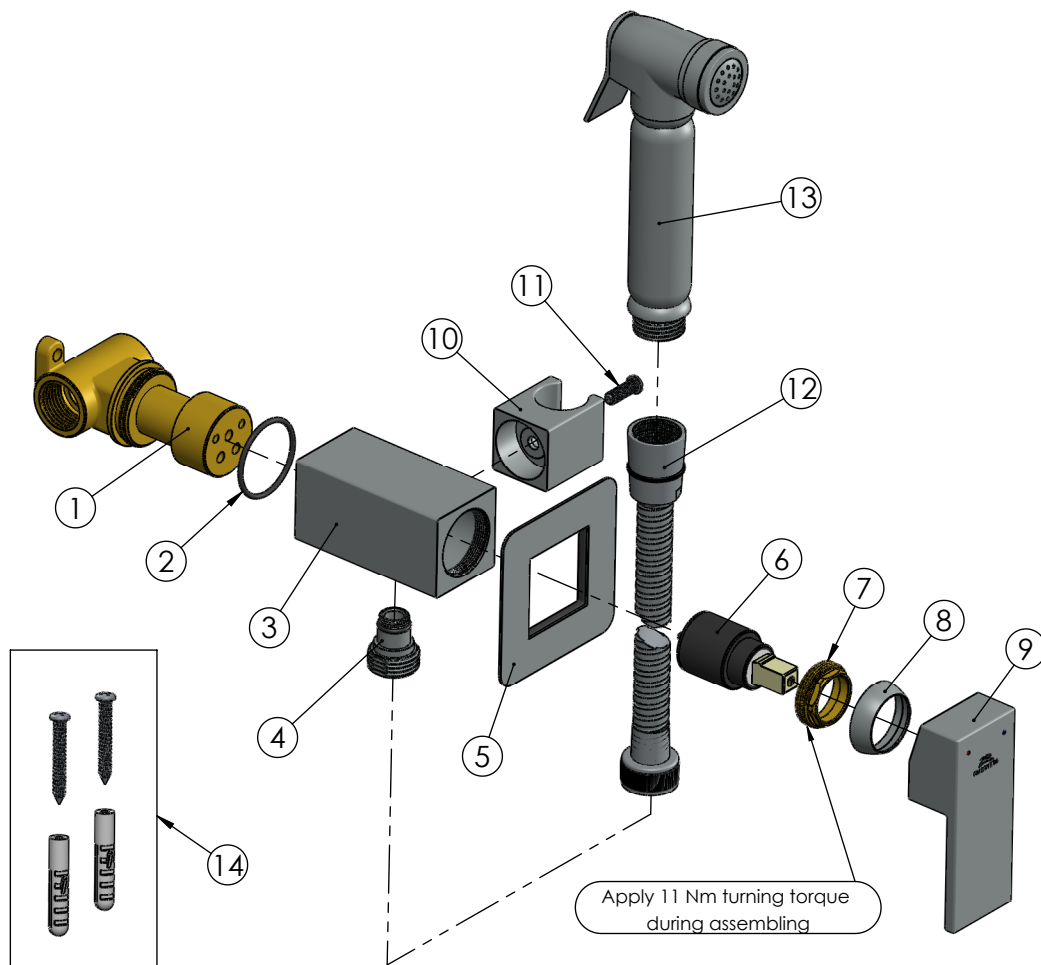

RUBINETA

Product name: **Concealed faucet bidet Modena**
Product Code: **625143**

ITEM NO.	PART CODE	NAME	QUANTITY
1	635331	Body bidet Ultra	1
2	632118	O-ring-26.50x1.8	1
3	635502	Body for cartridge bidet Modena	1
4	636575	Adaper G1/2"xM12x1	1
5	636663	Decorative plate bidet Modena	1
6	634051P	Cartridge 25mm Citec (black)	1
7	636574	Cartridge nut Onyx	1
8	636573	Cartridge cover Onyx	1
9	631936	Handle bidet Modena	1
10	637231	Holder bidet Modena	1
11	637156	Screw M5x16 (DIN7985)	1
12	600063B	Shower hose high pressure 120cm Con/Imp (S.S)	1
13	622085B	Handshower Bidet Onyx	1
14	636567	Nylon plug 8x40 with screw 4.8x38 (DIN7981)	2