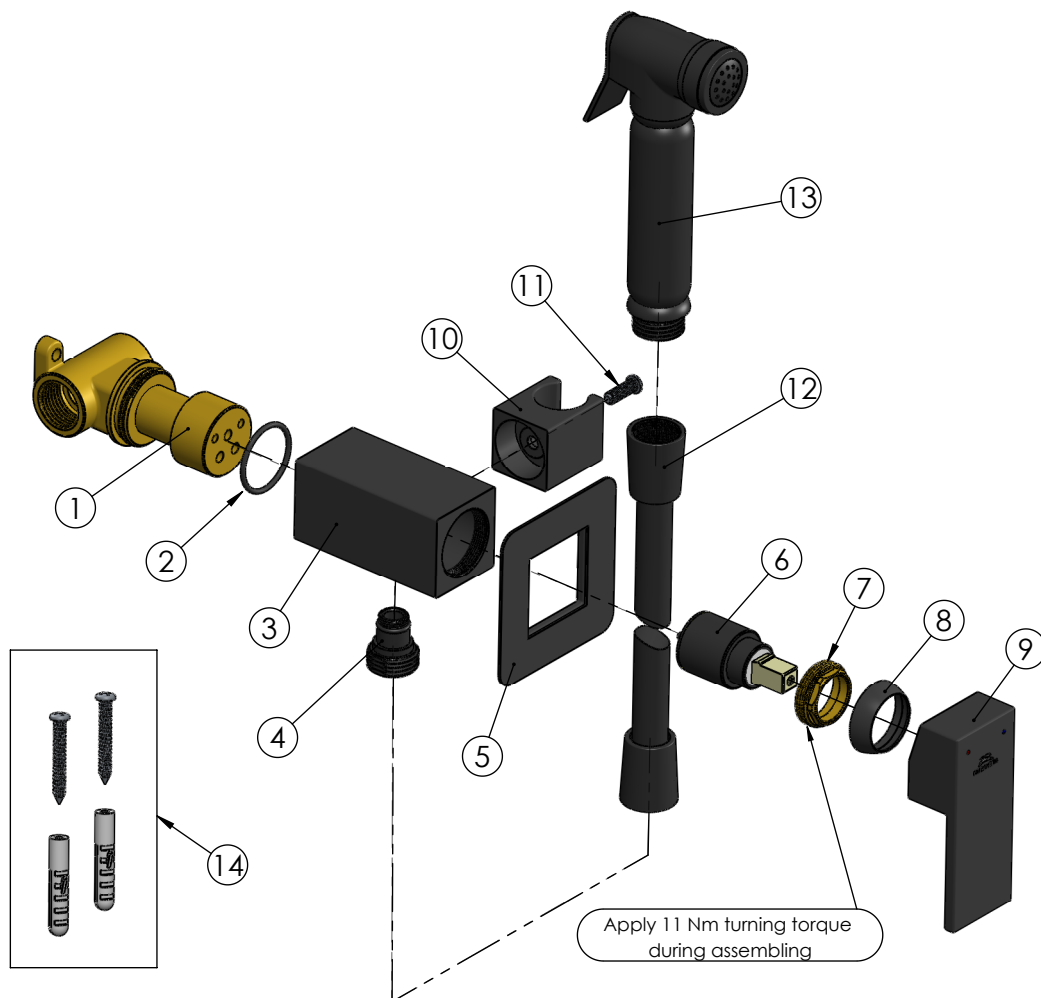

RUBINETA

Product name: **Concealed faucet bidet Modena (BK)**  
Product Code: **625145**

ITEM NO.	PART CODE	NAME	QUANTITY
1	635331	Body bidet Ultra	1
2	632118	O-ring-26.5x1.8	1
3	635503	Body for cartridge bidet Modena (BK)	1
4	637196	Adapter G1/2"xM12x1 Ultra bidet (BK)	1
5	636664	Decorative plate bidet Modena (BK)	1
6	634051P	Cartridge 25mm Citec (black)	1
7	636574	Cartridge nut Onyx	1
8	637195	Cartridge cover Ultra bidet (BK)	1
9	631937	Handle bidet Modena (BK)	1
10	637232	Holder bidet Modena (BK)	1
11	637156	Screw M5x16 (DIN7985)	1
12	600066P	Shower hose 125 cm Con/Con PVC (360) (BK)	1
13	622090B	Handshower Bidet Onyx/Ultra (BK)	1
14	636567	Nylon plug 8x40 with screw 4.8x38 (DIN7981)	2