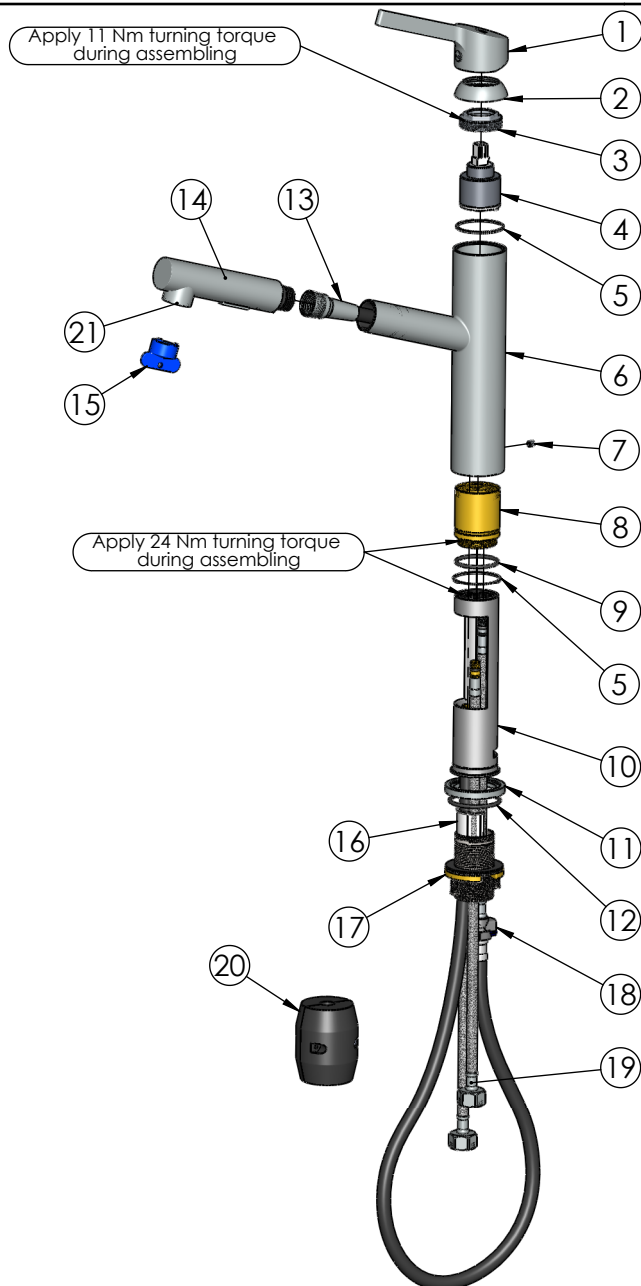

RUBINETA

Product name: **Bruno-21 PO**
Product Code: **BR21008**

ITEM NO.	PART CODE	NAME	QUANTITY
1	631938	Handle Bruno-21	1
2	636289	Cartridge cover Bruno-21	1
3	636301	Nut for cartridge 35 mm	1
4	634041P	Cartridge 35mm Citec (grey)	1
5	632209	Teflon ring 42x39x1,3	2
6	635504	Body Bruno-21	1
7	637149	Screw M5x5 (DIN913)	1
8	637235	Body brass insert Bruno-21	1
9	632211	O-ring 36x31,2x2,4	1
10	637236	Body insert tube (S.S.) Bruno-21	1
11	636071	Base Bruno-21	1
12	632210	O-ring 47,2x42x2,6	1
13	617993P	Nylon hose Bona-33 (G1/2")	1
14	622165B	Spout head Bona-35 (with key)	1
15	636841	Key for spout head Bona-35	1
16	637216	Plastic insert for Bona fixing set	1
17	637213	Fixing set (M4) Bona	1
18	618027	Connection hose 27 cm, D10, M8x1 with special connector, PEX/S.S.	1
19	618063	Connection hose 60 cm, D10, M8x1xF1/2", PEX/S.S.	2
20	637215	Weight for Bona faucet	1
21	636839	Aerator insert Neoperl PL HC (TT) laminar max	1