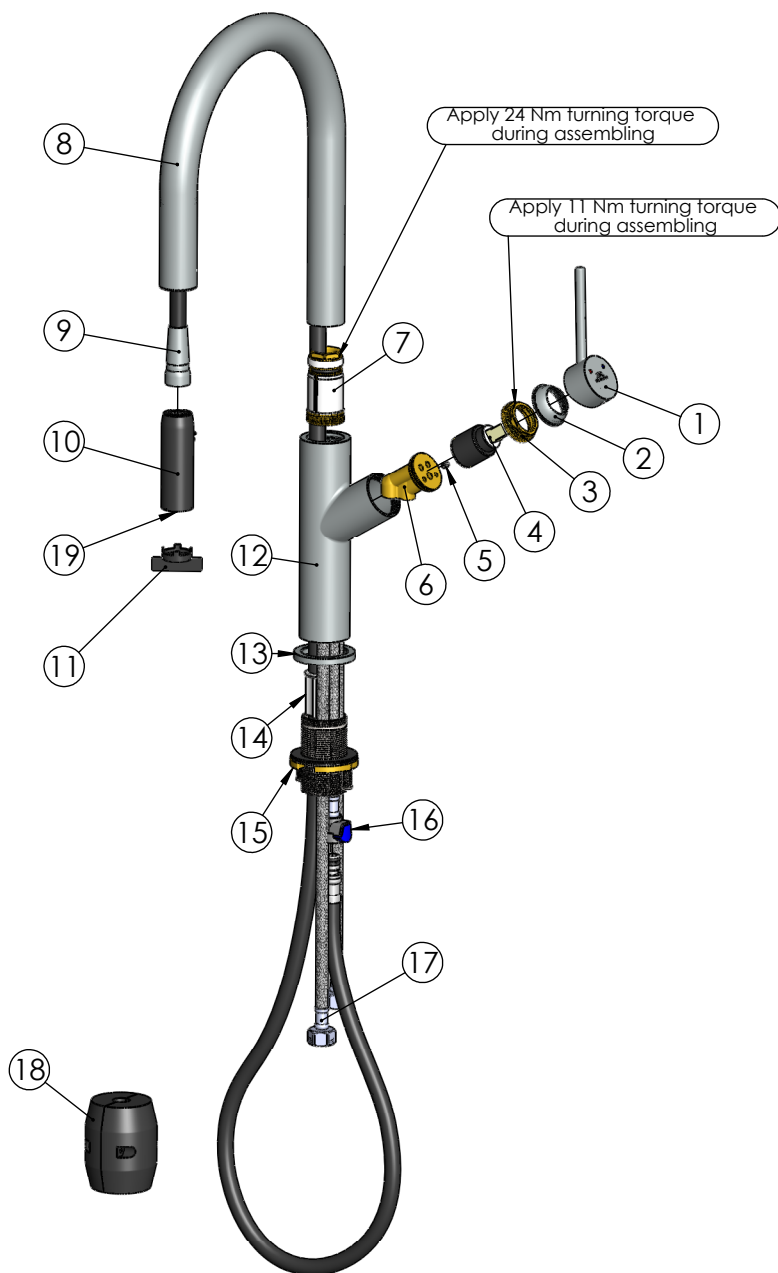

RUBINETA

Product name: **Faucet Bona-33 PO (3/8)**  
Product Code: **BO33108**

ITEM NO.	PART CODE	NAME	QUANTITY
1	631930	Handle Bona	1
2	636283	Cartridge cap Bona	1
3	636286	Cartridge nut Bona	1
4	634051P	Cartridge 25mm Citec (black)	1
5	637126	Screw M4x5 (DIN913)	1
6	635493	Body insert Bona	1
7	637214	Spout insert for Bona	1
8	633356	Spout Bona-33	1
9	617992P	Nylon hose Bona-33 (G3/8")	1
10	622164	Spout head Bona-33	1
11	636840	Key for spout head Bona-33	1
12	635490	Body Bona	1
13	636066	Base Bona	1
14	637216	Plastic insert for Bona fixing set	1
15	637213	Fixing set (M34) Bona	1
16	618027	Connection hose 27 cm, D10, M8x1 with special connector, PEX/S.S.	1
17	618064	Connection hose 60 cm, D10, M8x1xF3/8", PEX/S.S.	2
18	637215	Weight for Bona faucet	1
19	636839	Aerator insert Neoperl PL HC (TT) laminar max	1