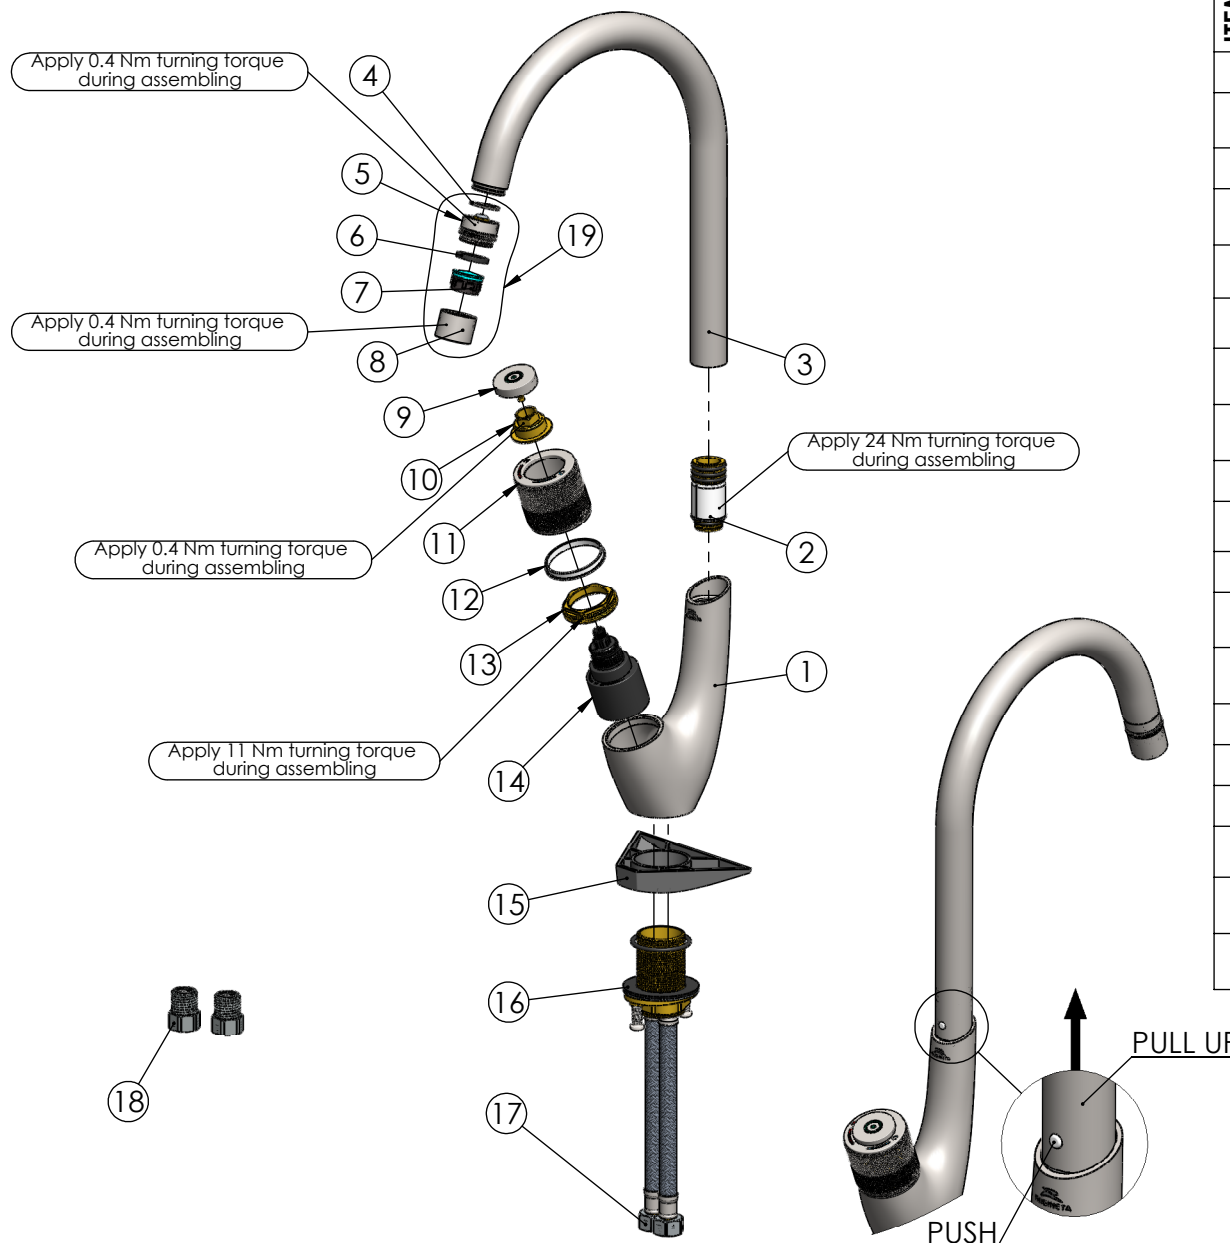

RUBINETA

Product name: **Faucet Swan-33 (ST) (3/8)**
Product Code: **SW0158**

ITEM NO.	PART CODE	NAME	QUANTITY
1	635476	Body Swan-33 (ST)	1
2	636588P	Spout insert M18x1 (Swan-33)	1
3	635595	Spout body Swan-33 (ST)	1
4	632193	Silicone washer for Swan-33 regulator	1
5	637177	Flow regulator for Swan-33 (ST)	1
6	632081	Neoperl washer M24x1	1
7*	636452	Aerator's insert Neoperl perlator honeycomb	1
8	636831	Aerator body F22x1 for Swan-33 (ST)	1
9	637176	Push button Swan-33 (ST)	1
10	636586	Nut M18x1 for handle Swan-33	1
11	631083	Handle Swan-33 (ST)	1
12	632195	Teflon ring for handle Swan-33	1
13	636587	Nut for cartridge M37x1.25 (Swan-33)	1
14	634054P	Cartridge 35mm push type	1
15	637010	Fixing holder Aero-33	1
16	637152	Fixing set Swan-33	1
17	46380060	FLISTEX M10xF38-L060 Flex faucet's connector	2
18	636600	Check valve with body F3/8"xM3/8"	2
19	636795	Aerator with flow regulator Swan-33 (ST)	1

*636902 Aerator insert Spider Q13