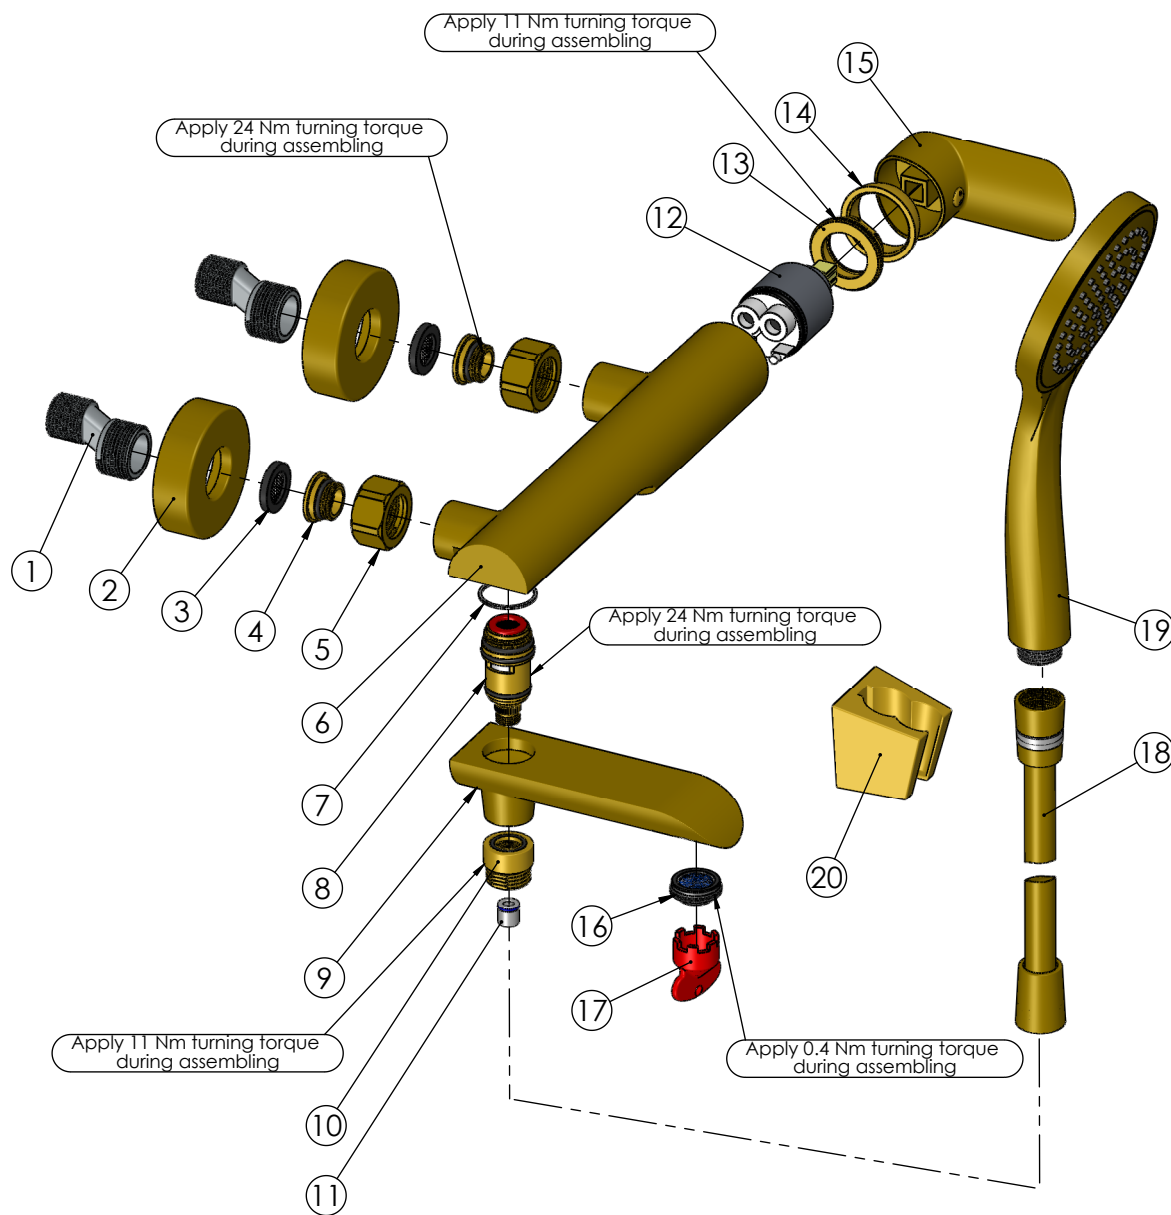

RUBINETA

Product name: **Faucet Ultra-10/K (SW) (GD)**  
Product Code: **U1KPGD8**

ITEM NO.	PART CODE	NAME	QUANTITY
1	636601P	Eccentric	2
2	636665	Eccentric plate Ultra-10 (SW) (GD)	2
3	632013	Washer G3/4" with net	2
4	636403P	Fixing back seat M18x1.5	2
5	637238	Back seat nut G3/4 for Ultra-10 (SW) (GD)	2
6	635341	Body Ultra-10 (SW) (GD)	1
7	632215	Teflon ring 27x24.4x1	1
8	636553P	Valve-diverter (ceramic) for Ultra-10 (SW)	1
9	635597	Spout body Ultra-10 (SW) (GD)	1
10	637237	Diverter nut Ultra-10 (SW) (GD)	1
11	636451	Check-valve DN10	1
12	634043P	Cartridge 35mm Citec with diffuser (grey)	1
13	636269	Cartridge nut for Ultra-10 (SW)	1
14	636288	Cartridge cap for Ultra (GD)	1
15	631358	Handle Ultra (N) (GD)	1
16	636780K	Aerator M24x1 Neoperl SLIM AIR HC blue (f.sets)	1
17	636745K	Key for aerator Neoperl 21mm red (for set)	1
18	600069K	Shower hose 150 cm Con/Con PVC (360) (GD)	1
19	622093K	Handshower Solo (GD)	1
20	623025K	Shower holder Grand (GD)	1