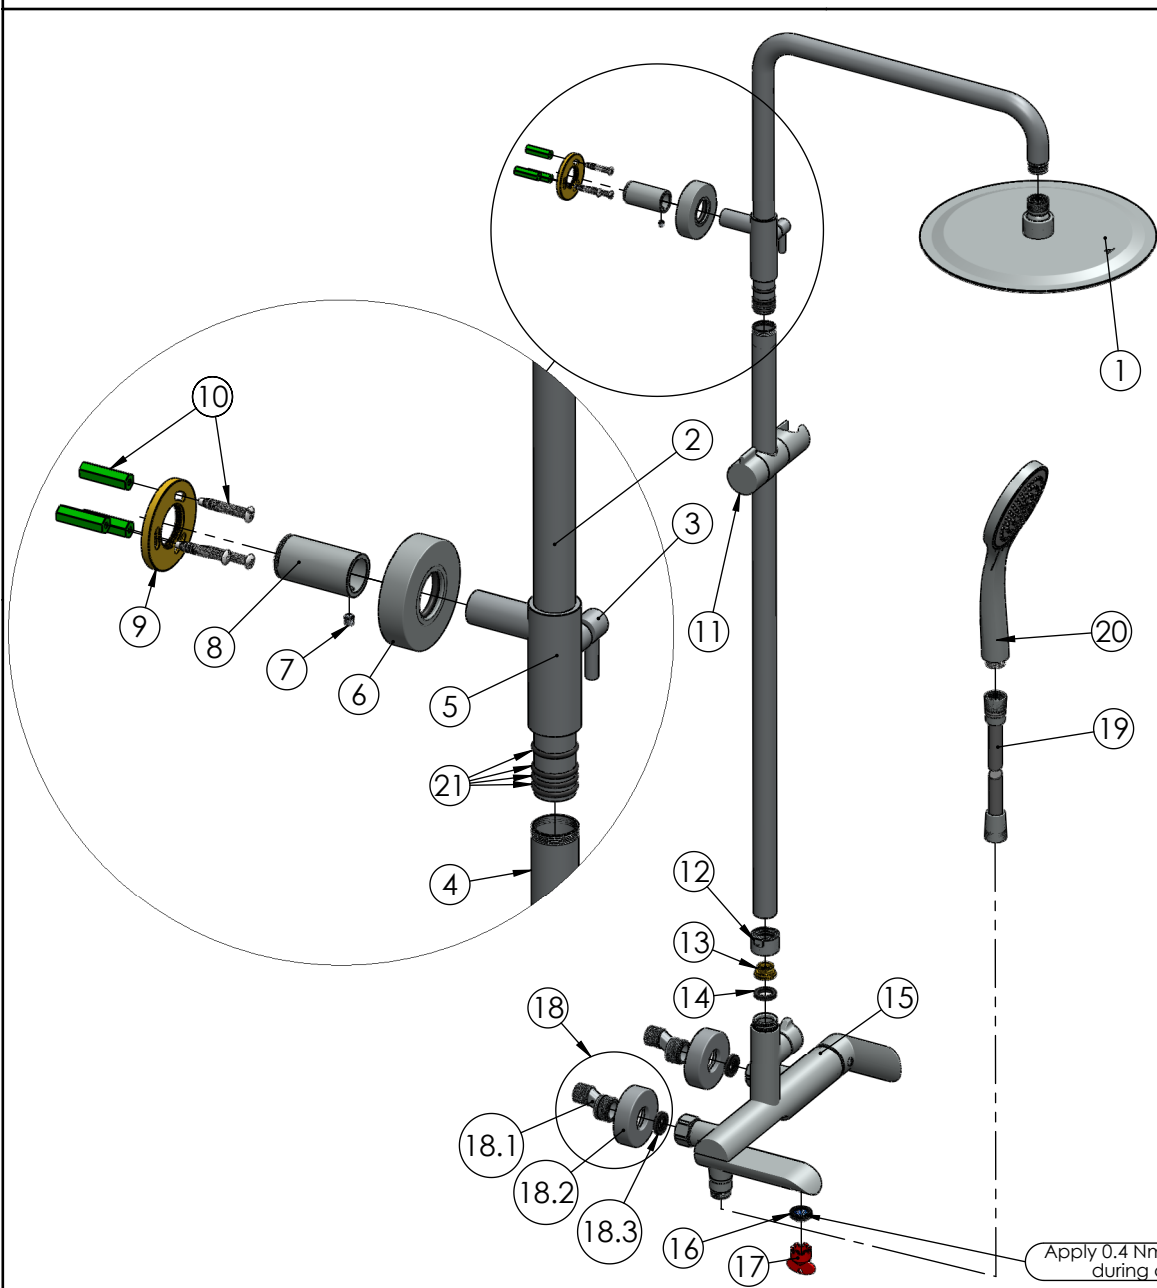

RUBINETA

Product name: **Set Olo+Ultra-10 (SW) (DV3/4)**
Product Code: **625125**

ITEM NO.	PART CODE	NAME	QUANTITY
1	622079B	Shower head Olo round 250 (S.S.)	1
2	799228	Top bar column Olo+Ultra-10 (SW) (DV)	1
3	631925	Handle for top bar fixing Olo+Ultra-10(SW) (DV)	1
4	799230	Lower bar column Olo+Ultra-10(SW) (DV)	1
5	662127	Connection for column Olo+Ultra-10 (SW) (DV)	1
6	799574	Plate for column holder (M)	1
7	637149	Screw M5x5 (DIN913)	1
8	799573	Holder tube 45 mm for column (M)	1
9	799571	Base for column holder (M)	1
10	636567	Nylon plug 8x40mm with screw 4,8x28 (DIN7981)	3
11	799328P	Shower holder for 25 mm diam. tube	1
12	799535	Back nut round for column Olo+Ultra-10(SW) (DV)	1
13	636403P	Fixing back seat M18x1.5	1
14	632002	Rubber washer G3/4"	1
15	U10P408	Faucet Ultra-10(SW) (DV3/4) (w/o ecc., aerat.)	1
16	636780K	Aerator M24x1 Neoperl SLIM AIR HC blue (f.sets)	1
17	636745K	Key for aerator Neoperl 21mm red (for set)	1
18	636625	Eccentric set with Thermo/Ultra plate	2
18.1	636601P	Eccentric	2
18.2	636614	Eccentric plate Thermo/Ultra	2
18.3	632013	Washer G3/4" with net	2
19	600068B	Shower hose 150 cm Con/Con PVC (360) (DSL)	1
20	622066B	Handshower Solo	1
21	632181	O-ring 15x3	4

Apply 0,4 Nm turning torque during assembling