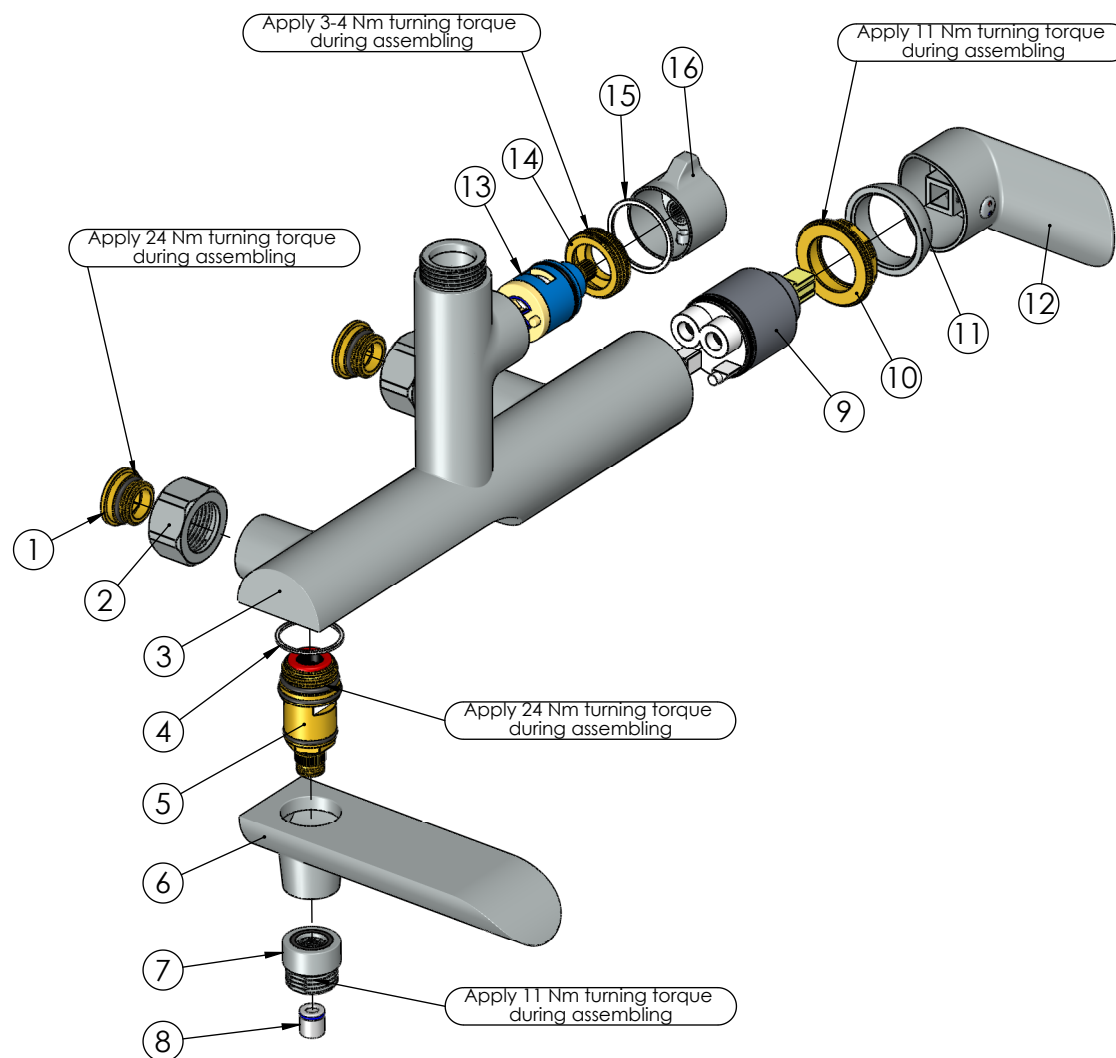

Apply 0,4 Nm turning torque during assembling

RUBINETA

Product name: **Faucet Ultra-10 (SW)(DV3/4)**  
Product Code: **U10P408**

ITEM NO.	PART CODE	NAME	QUANTITY
1	636403P	Fixing back seat M18x1.5	2
2	636550	Back seat nut G3/4 for Ultra-10 (SW)	2
3	635461	Body Ultra-10 (SW)(DV3/4)	1
4	632215	Teflon ring 27x24.4x1	1
5	636553	Diverter ceramic for Ultra-10 (SW)	1
6	635584	Spout body Ultra-10 (SW)	1
7	636551	Diverter nut Ultra-10 (SW)	1
8	636451	Check-valve DN10	1
9	634043P	Cartridge 35mm Citec with diffuser (grey)	1
10	636269	Cartridge nut for Ultra-10 (SW)	1
11	636554	Cartridge cap for Ultra-10 (SW)	1
12	631351	Handle Ultra (N)	1
13	634053P	Cartridge 25mm for diverter Ultra-10 (SW)(DV)	1
14	636582	Diverter nut M28x1 Ultra-10 (SW)(DV)	1
15	632180	PTFE ring 31,7x28x1	1
16	636584	Diverter handle Ultra-10 (SW)(DV)	1