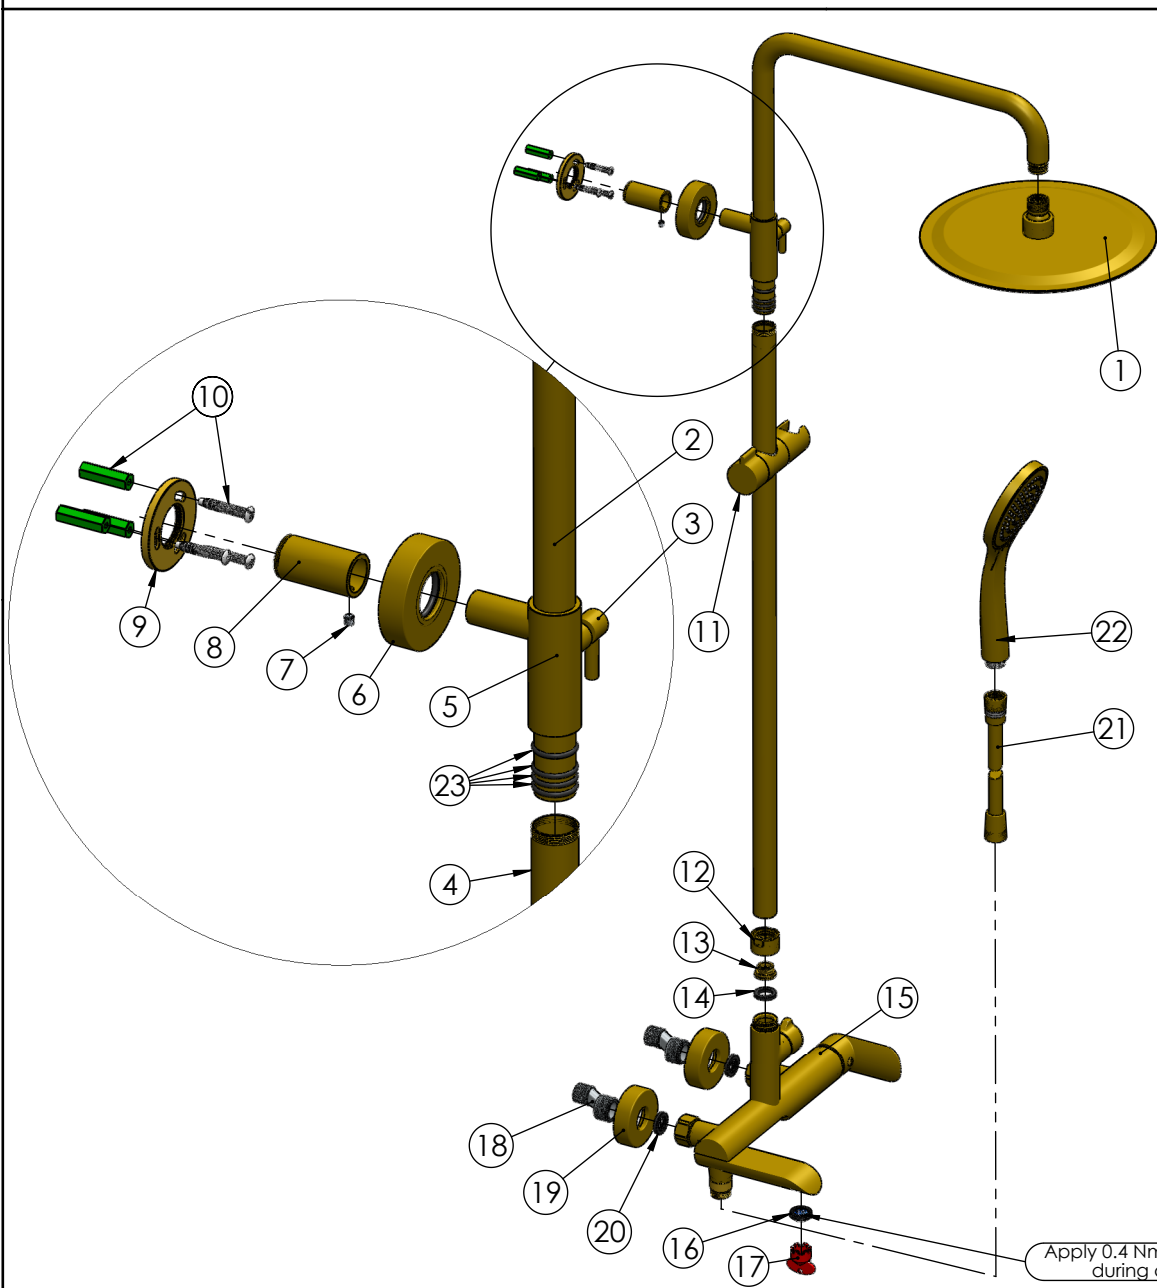

RUBINETA

Product name: **Shower system Olo (GD)+Ultra-10 (SW) (DV3/4) (GD)**
Product Code: **625146**

ITEM NO.	PART CODE	NAME	QUANTITY
1	622094K	Shower head Olo round 250 (S.S.) (GD)	1
2	799236	Top bar column Olo+Ultra-10(SW)(DV)(GD)	1
3	631941	Handle for top bar fixing Olo+Ultra-10(SW)(DV)(GD)	1
4	799237	Lower bar column Olo+Ultra-10(SW)(DV)(GD)	1
5	662131	Connection for column Olo+Ultra-10(SW)(DV)(GD)	1
6	799579	Plate for column holder Ultra-10 (SW)(DV)(GD)	1
7	637149	Screw M5x5 (DIN913)	1
8	799577	Holder tube 45 mm for column (GD) (M)	1
9	799571	Base for column holder (M)	1
10	636567	Nylon plug 8x40mm with screw 4,8x28 (DIN7981)	3
11	799331	Shower holder Olo+Ultra-10 (SW)(GD)(tube diam.25mm)	1
12	799578	Back nut round for Olo+Ultra-10(SW)(DV)(GD)	1
13	636403P	Fixing back seat M18x1.5	1
14	632002	Rubber washer G3/4"	1
15	U10P4GD8	Faucet Ultra-10 (SW)(DV3/4)(GD)	1
16	636780K	Aerator M24x1 Neoperl SLIM AIR HC blue (f.sets)	1
17	636745K	Key for aerator Neoperl 21mm red (for set)	1
18	636601P	Eccentric	2
19	636665	Eccentric plate Ultra-10 (SW) (GD)	2
20	632013	Washer G3/4" with net	2
21	600069K	Shower hose 150 cm Con/Con PVC (360) (GD)	1
22	622093K	Handshower Solo (GD)	1
23	632181	O-ring 15x3	4

Apply 0,4 Nm turning torque during assembling