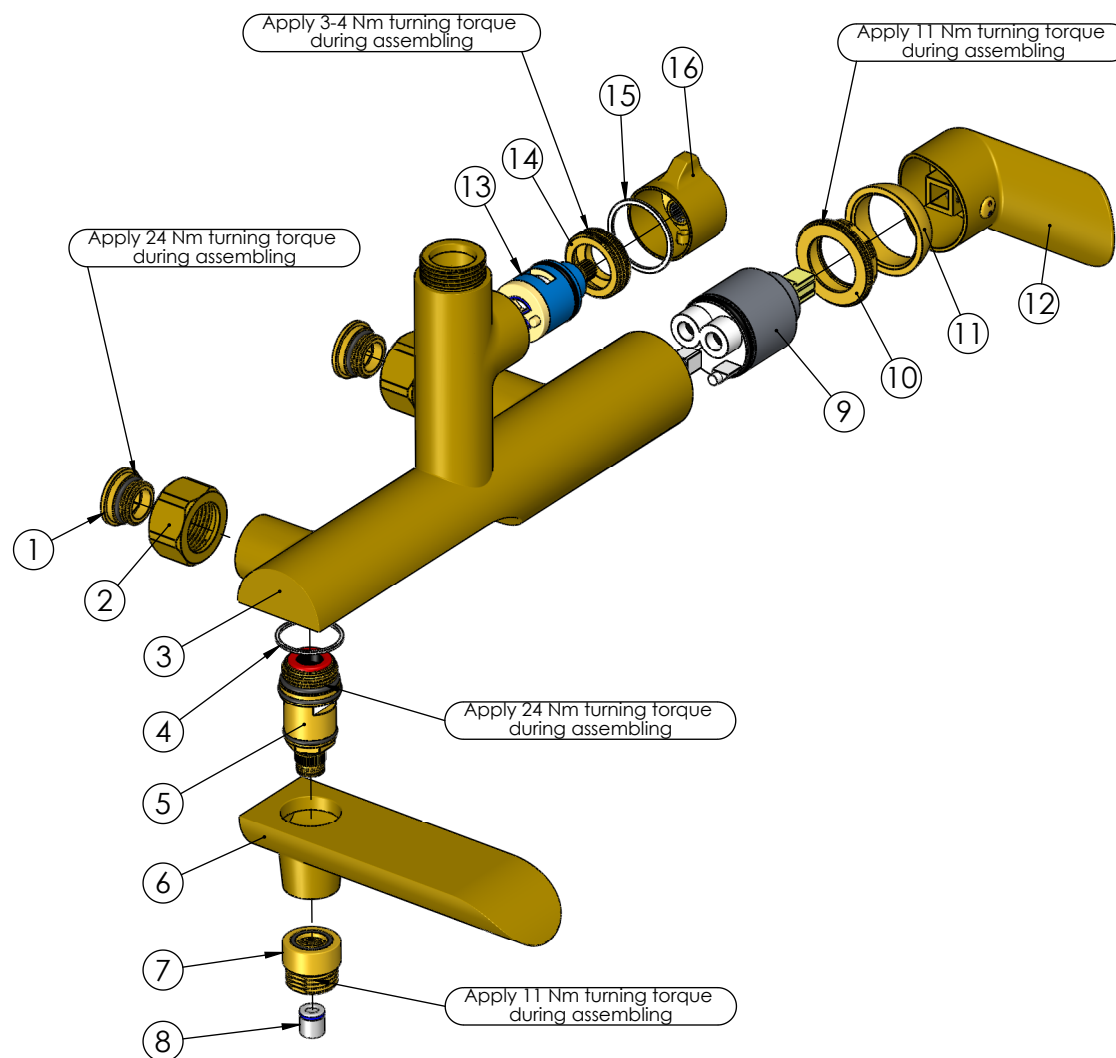

Apply 0,4 Nm turning torque during assembling

RUBINETA

Product name: **Faucet Ultra-10 (SW)(DV34)(GD)**
Product Code: **U10P4GD8**

ITEM NO.	PART CODE	NAME	QUANTITY
1	636403P	Fixing back seat M18x1.5	2
2	637238	Back seat nut G3/4 for Ultra-10 (SW) (GD)	2
3	635342	Body Ultra-10 (SW)(DV3/4)(GD)	1
4	632215	Teflon ring 27x24.4x1	1
5	636553	Diverter ceramic for Ultra-10 (SW)	1
6	635597	Spout body Ultra-10 (SW) (GD)	1
7	637237	Diverter nut Ultra-10 (SW) (GD)	1
8	636451	Check-valve DN10	1
9	634043P	Cartridge 35mm Citec with diffuser (grey)	1
10	636269	Cartridge nut for Ultra-10 (SW)	1
11	636288	Cartridge cap for Ultra (GD)	1
12	631358	Handle Ultra (N) (GD)	1
13	634053P	Cartridge 25mm for diverter Ultra-10 (SW)(DV)	1
14	636582	Diverter nut M28x1 Ultra-10 (SW)(DV)	1
15	632180	PTFE ring 31,7x28x1	1
16	637241	Diverter handle Ultra-10 (GD)(SW)(DV)	1