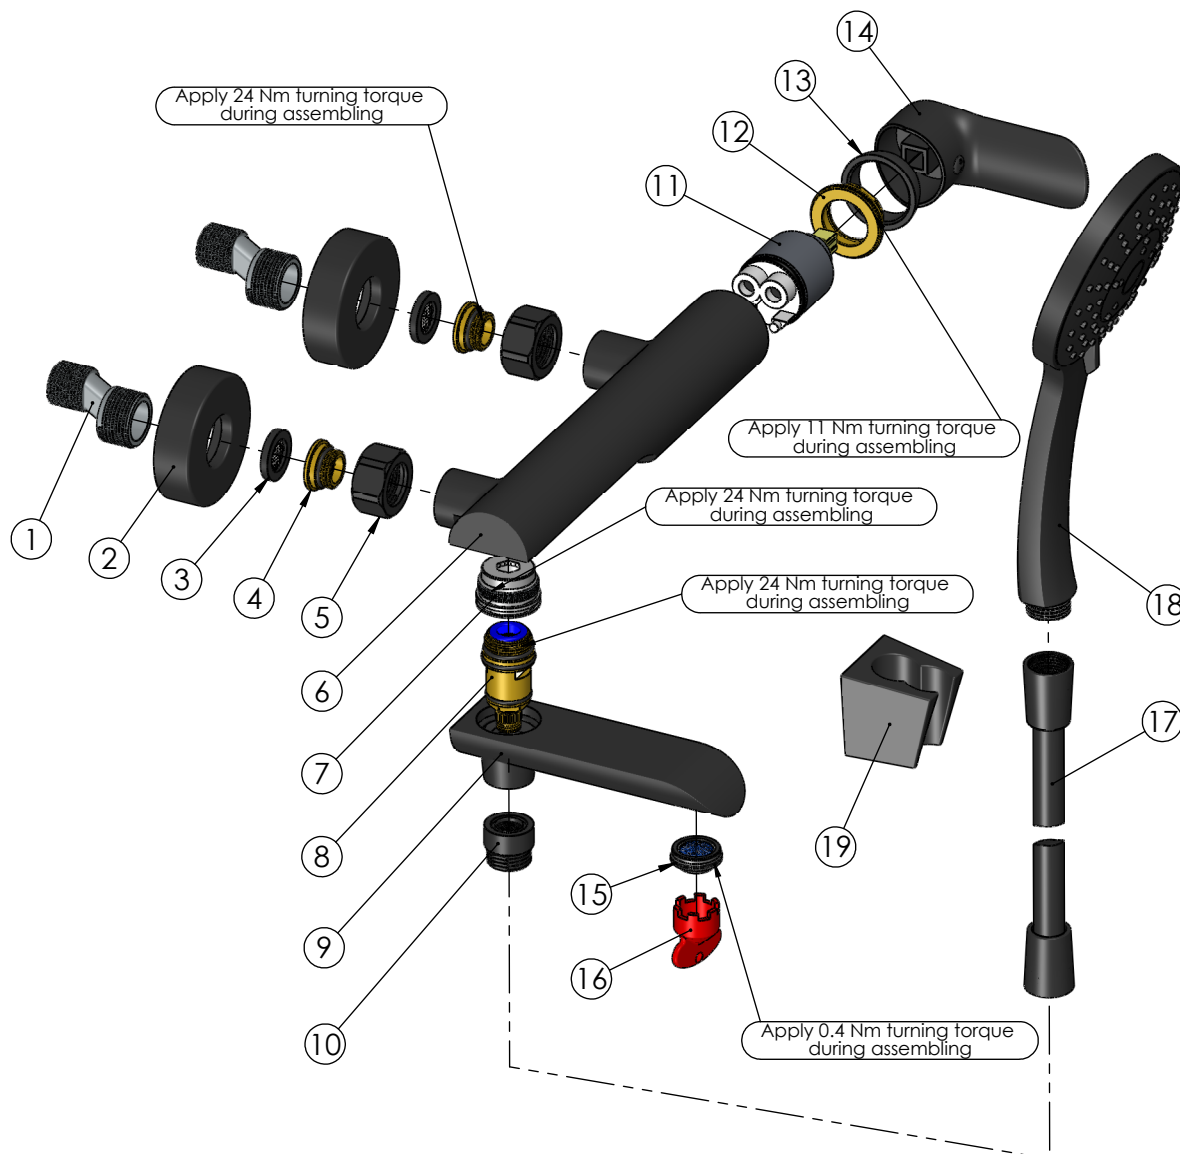

RUBINETA

Product name: **Faucet Ultra-10/K (BK)(SW)**
Product Code: **U1KP68**

ITEM NO.	PART CODE	NAME	QUANTITY
1	636601P	Eccentric	2
2	636660	Fixing set plate Ultra-10 (BK)(SW)	2
3	632013	Washer G3/4" with net	2
4	636403P	Fixing back seat M18x1.5	2
5	636579	Back seat nut G3/4 for Ultra-10 (BK)(SW)	2
6	635330	Body Ultra-10 (BK)(SW)	1
7	636552	Body insert for Ultra-10 (swivel)	1
8	636553	Diverter ceramic for Ultra-10 (swivel)	1
9	635592	Spout body Ultra-10 (BK)(SW)	1
10	636580	Diverter nut Ultra-10 (SW) (BK)	1
11	634043P	Cartridge 35mm Citec with diffuser (grey)	1
12	636269	Cartridge nut for Ultra-10 (swivel)	1
13	636581	Cartridge cap for Ultra-10 (BK)(SW)	1
14	631357	Handle Ultra-10 (BK)(SW)	1
15*	636781	Aerator M24x1 Neoperl SLIM AIR HC blue	1
16	636745	Key aerator Neoperl 21mm	1
17	600064B	Shower hose 150 cm Con/Con PVC (360) (BK)	1
18	622082	Handshower Lava (BK)	1
19	623021P	Shower holder Grand (BK)	1

* 636764B Aerator M24x1 Spider Q16 (B)