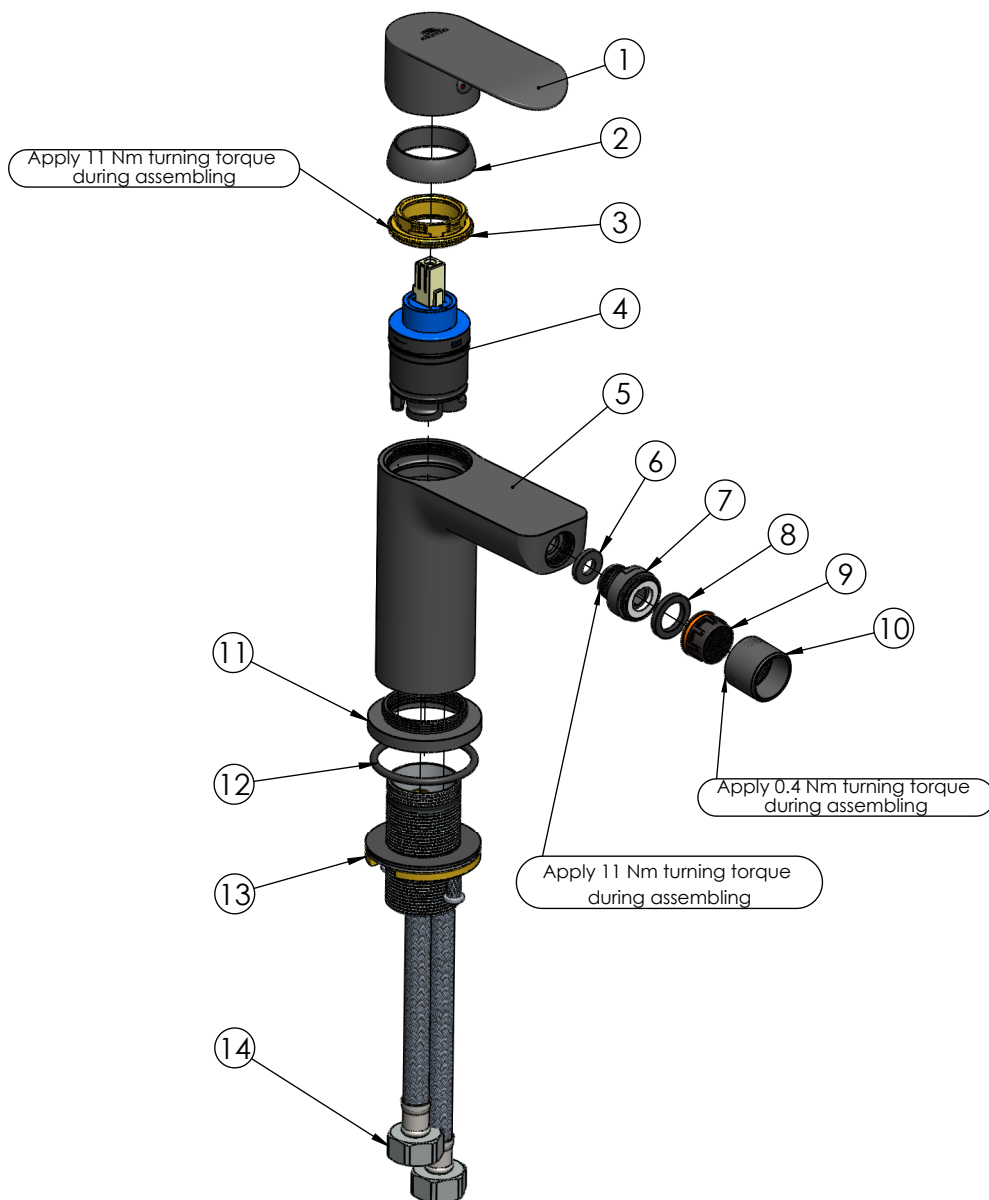

RUBINETA

Product name: **Faucet Ultra-16 (N) (Graphite)**  
Product Code: **U600GP8N**

ITEM NO.	PART CODE	NAME	QUANTITY
1	631362	Handle Ultra (N) (Graphite)	1
2	636294	Cartridge cap for Ultra (Graphite)	1
3	636269	Cartridge nut for Ultra-10 (SW)	1
4	634052P	Cartridge 35mm Citec with upper o-ring (blue)	1
5	635346	Body Ultra-16 (N) (Graphite)	1
6	632212	Washer 15x7.6x2.1	1
7	635841	Joint for bide aerator (Graphite) (Ultra-16)	1
8	632051	Aerator M22x1 washer	1
9	636478	Aerator insert STD Neoperl PL HC PCA orange	1
10	635843	Body of aerator 22x1 (Graphite) metal (Ultra-16)	1
11	636078	Base nut Ultra-18 (N) (Graphite)	1
12	632206	O-ring 41x2.9	1
13	637080	Fixing set Axe/Flexy/Swan/Viva-33	1
14	46381060	FLISTEX M10xF12-L060 Flex faucet's connector	2