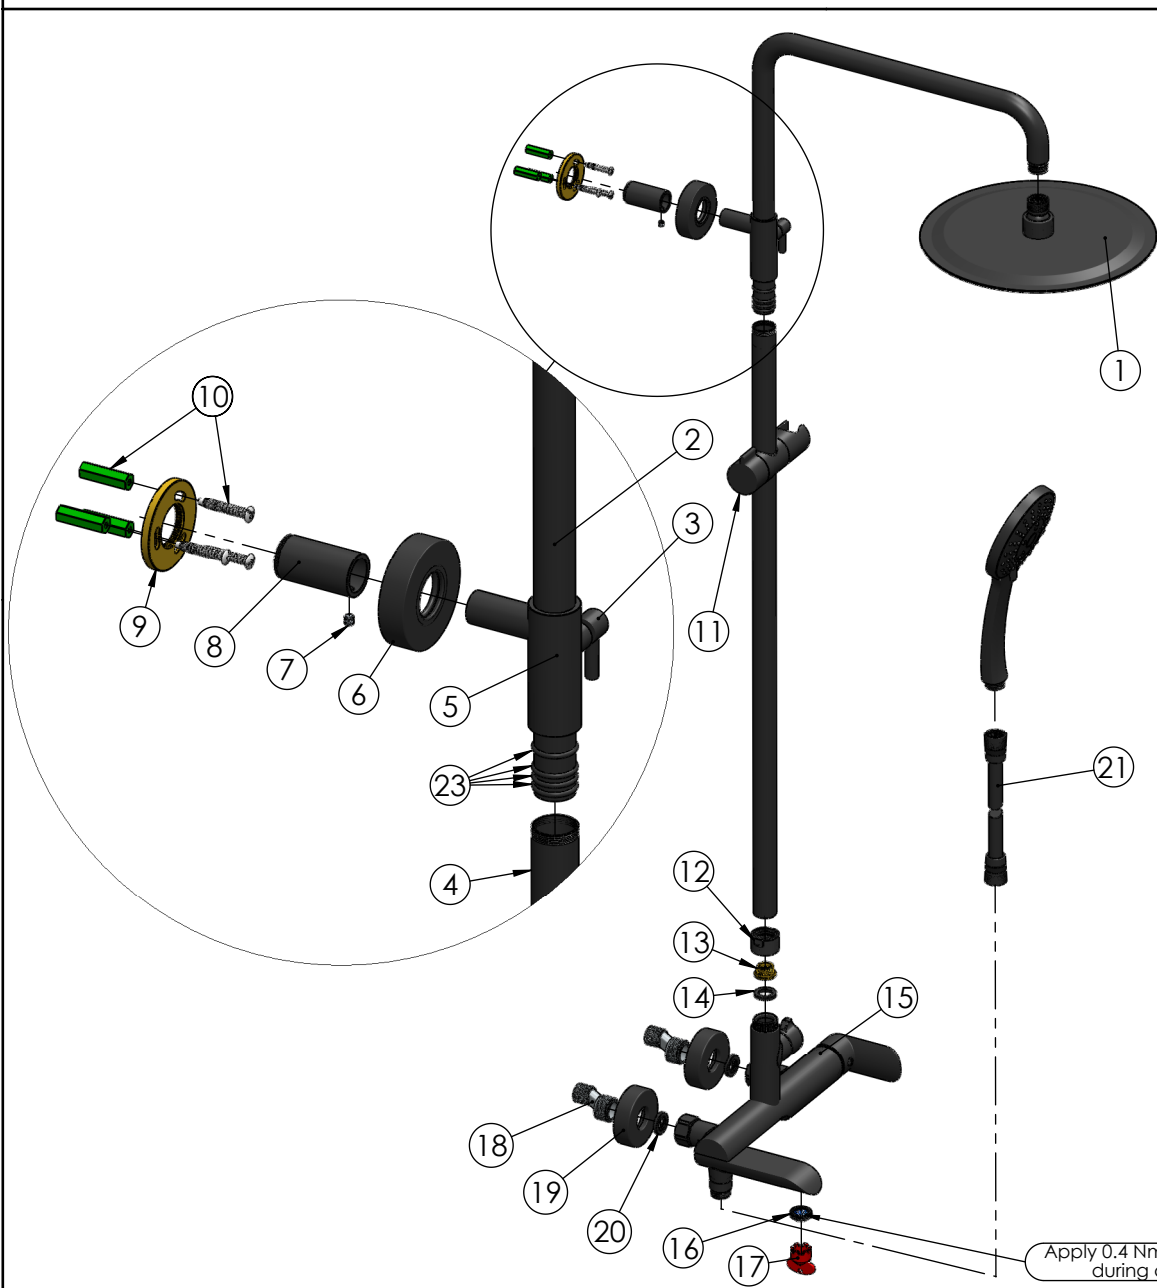

RUBINETA

Product name: **Set Olo+Ultra-10 (SW) (DV3/4) (BK)**
Product Code: **625123**

ITEM NO.	PART CODE	NAME	QUANTITY
1	622087B	Shower head Olo round 250 (S.S.)(BK)	1
2	799229	Top bar column Olo+Ultra-10(SW)(DV)(BK)	1
3	631926	Handle for top bar fixing Olo+Ultra-10 (SW)(DV3/4)(BK)	1
4	799231	Lower bar column Olo+Ultra-10 (SW)(DV)(BK)	1
5	662128	Connection for column Olo+Ultra-10 (SW)(DV)(BK)	1
6	799575	Plate for column holder (BK) (M)	1
7	637149	Screw M5x5 (DIN913)	1
8	799576	Holder tube 45 mm for column (BK) (M)	1
9	799571	Base for column holder (M)	1
10	636567	Nylon plug 8x40mm with screw 4,8x28 (DIN7981)	3
11	799329P	Shower holder for 25 mm diam. tube (BK)	1
12	799536	Back nut round for Olo+Ultra-10(BK)(SW)(DV)	1
13	636403P	Fixing back seat M18x1.5	1
14	632002	Rubber washer G3/4"	1
15	U10P468	Faucet Ultra-10 (SW)(DV3/4)(BK)(w/o ecc., aerat.)	1
16	636780K	Aerator M24x1 Neoperl SLIM AIR HC blue (f.sets)	1
17	636745K	Key for aerator Neoperl 21mm red (for set)	1
18	636601P	Eccentric	2
19	636660	Eccentric plate Ultra-10 (SW)(BK)	2
20	632013	Washer G3/4" with net	2
21	600064B	Shower hose 150 cm Con/Con PVC (360) (BK)	1
22	622082K	Handshower Lava (BK)	1
23	632181	O-ring 15x3	4

Apply 0.4 Nm turning torque during assembling