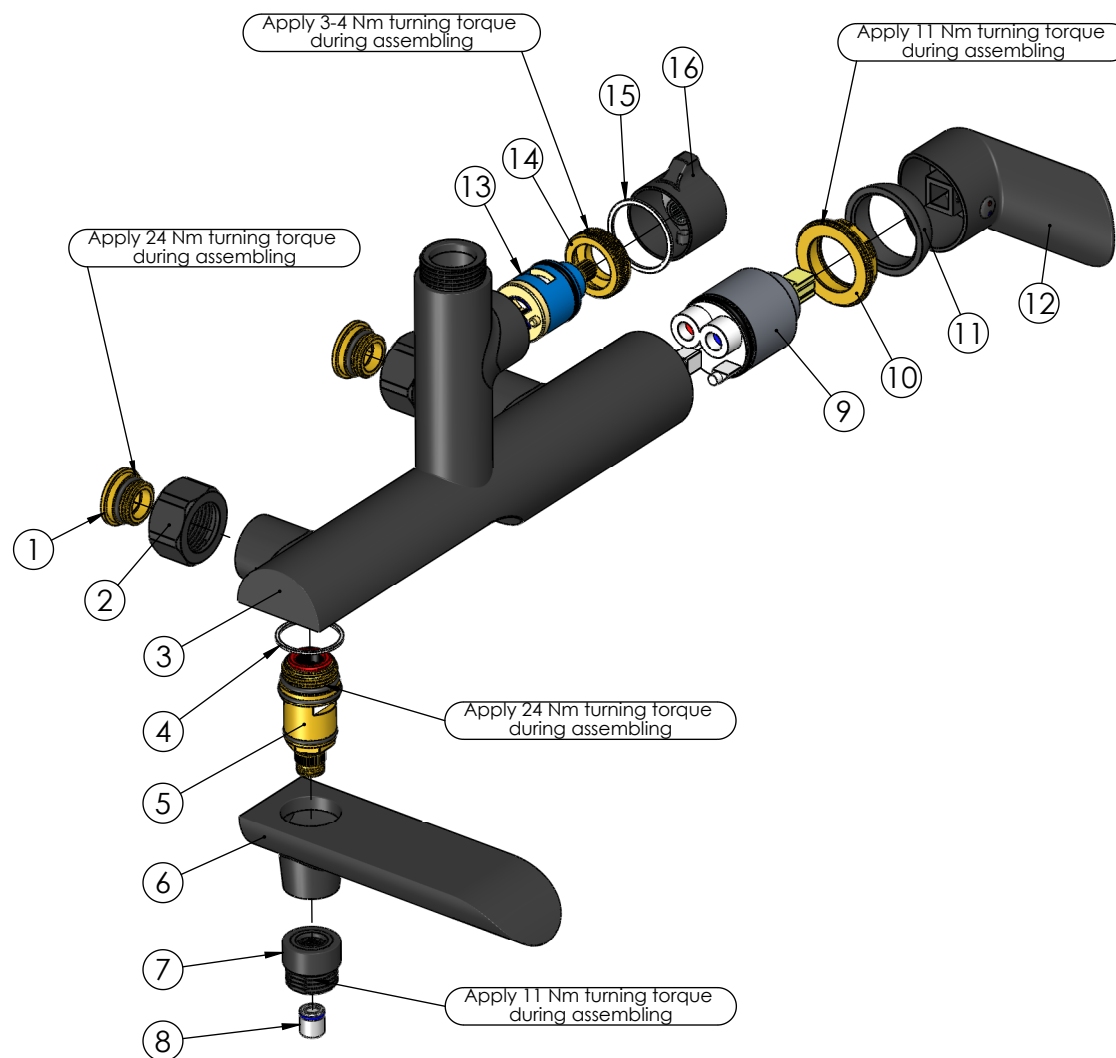

Apply 0.4 Nm turning torque during assembling

RUBINETA

Product name: **Faucet Ultra-10 (SW)(DV3/4)(BK)**
Product Code: **U10P468**

ITEM NO.	PART CODE	NAME	QUANTITY
1	636403P	Fixing back seat M18x1.5	2
2	636579	Back seat nut G3/4 for Ultra-10 (BK)(SW)	2
3	635462	Body Ultra-10 (SW)(DV3/4)(BK)	1
4	632215	Teflon ring 27x24.4x1	1
5	636553	Diverter ceramic for Ultra-10 (SW)	1
6	635592	Spout body Ultra-10 (SW) (BK)	1
7	636580	Diverter nut Ultra-10 (SW) (BK)	1
8	636451	Check-valve DN10	1
9	634044	Cartridge 35mm Citec with diffus.(grey)(for sets)	1
10	636269	Cartridge nut for Ultra-10 (SW)	1
11	636581	Cartridge cap for Ultra-10 (BK)(SW)	1
12	631357	Handle Ultra (N) (BK)	1
13	634053P	Cartridge 25mm for diverter Ultra-10 (SW)(DV)	1
14	636582	Diverter nut M28x1 Ultra-10 (SW)(DV)	1
15	632180	PTFE ring 31,7x28x1	1
16	636583	Diverter handle Ultra-10 (BK)(SW)(DV)	1