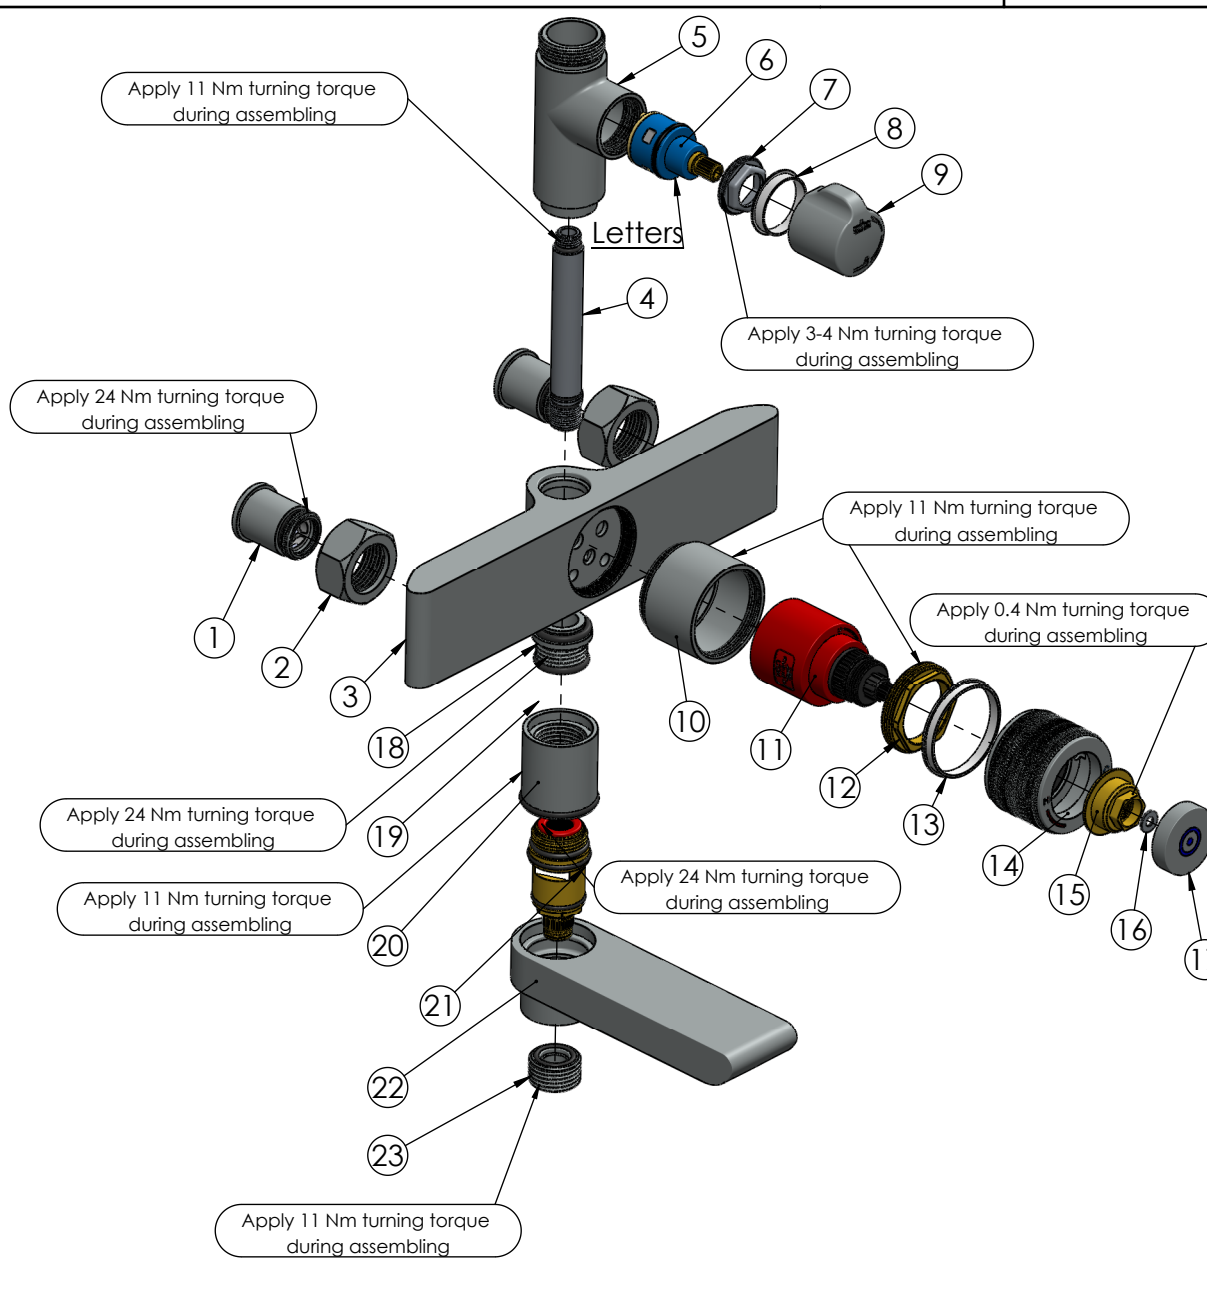

RUBINETA

Product name: **Faucet Easy Push-10 (SW)(DV34)**
Product Code: **EP10408**

ITEM NO.	PART CODE	NAME	QUANTITY
1	636498	Back seat M20x1.25 with check valve (M)	2
2	636550	Back seat nut G3/4 for Ultra-10 (SW)	2
3	635399	Body for Easy Push-10/15	1
4	637229	Connection tube M10x1-M12x1 (Easy Push)	1
5	635501	Diverter body for Easy Push-10/15	1
6	634059	Cartridge D22 mm for diverter 3 steps (M)	1
7	636287	Cartridge nut M24x1.5 (M)	1
8	632208	Teflon ring for diverter handle Easy Push	1
9	637230	Diverter handle for Easy Push	1
10	635500	Body shell Easy Push-10/15	1
11	634054P	Cartridge 35mm push type	1
12	636587	Nut for cartridge M37x1.25 (Swan-33)	1
13	632195	Teflon ring for handle Swan-33	1
14	631094	Handle Easy Push-10/15	1
15	636586	Nut M18x1 for handle Swan-33	1
16	637228	Washer M4 (DIN125)	1
17	636589	Push button Swan-33	1
18	637227	Adapter G1/2 -G1/2 (Easy Push-10/15)	1
19	632207	O-ring 15,8x3,2	1
20	637226	Insert for spout Easy Push-10 (SW)	1
21	636553	Diverter ceramic for Ultra-10 (SW)	1
22	635596	Spout body Easy Push-10 (SW)	1
23	636551	Diverter nut Ultra-10 (SW)	1