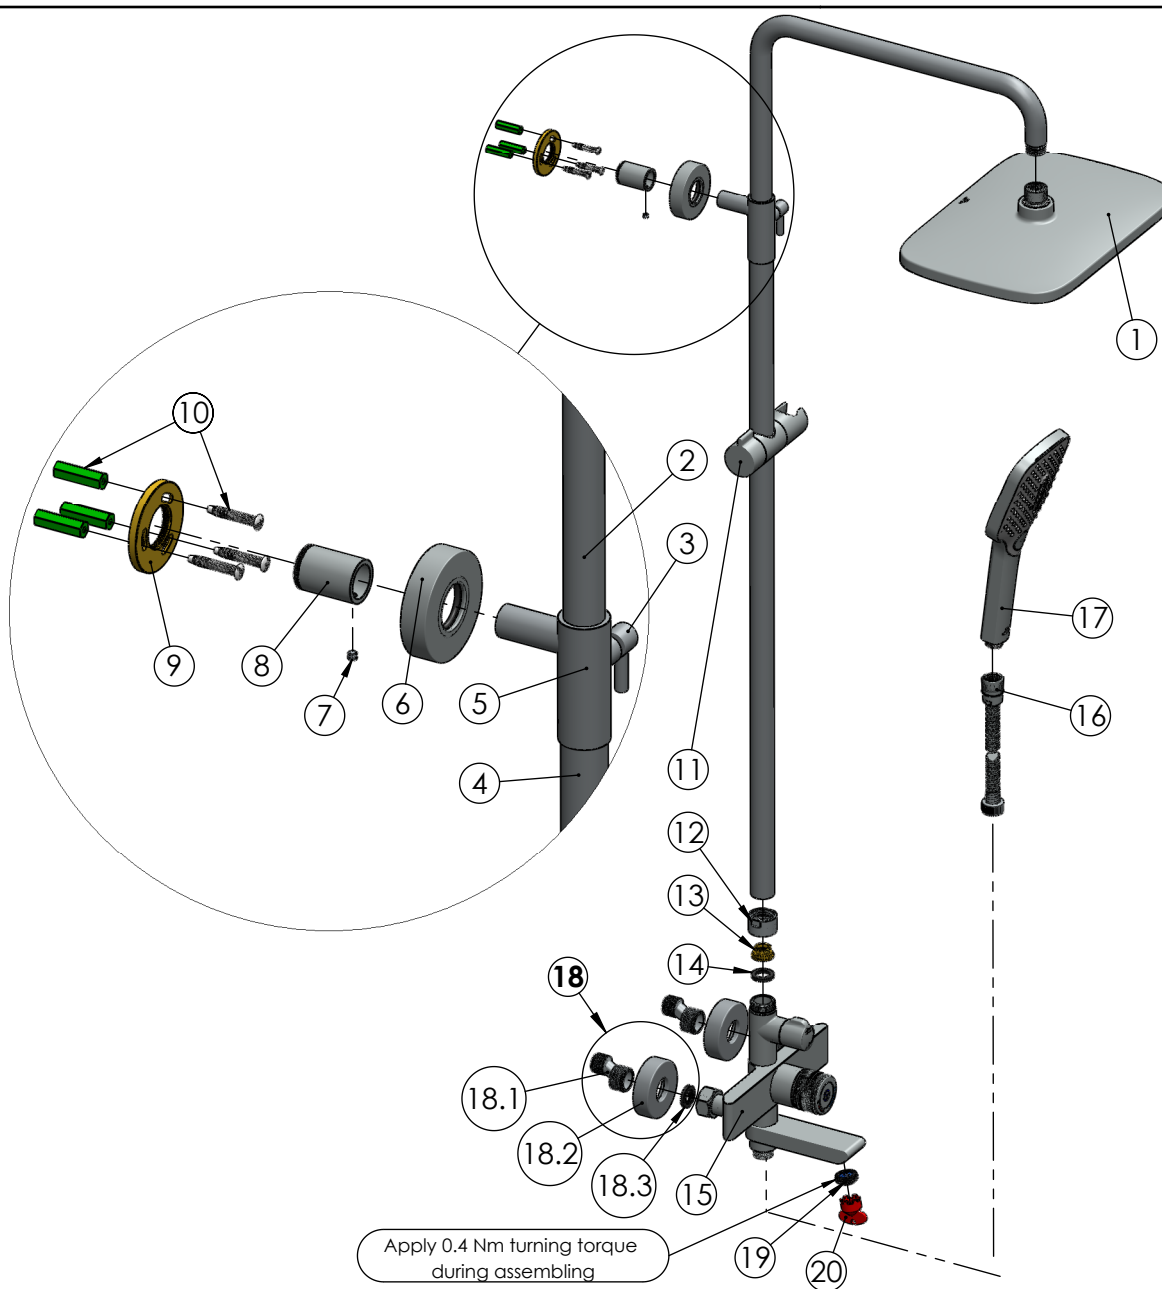

RUBINETA

Product name: **Shower system Veneto + Easy Push-10 (SW)**
Product Code: **625140**

ITEM NO.	PART CODE	NAME	QUANTITY
1	622170K	Shower head Veneto	1
2	799228	Top bar column Olo+Ultra-10(SW)(DV)	1
3	631925	Handle for top bar fixing Olo+Ultra-10(SW)(DV)	1
4	799230	Lower bar column Olo+Ultra-10(SW)(DV)	1
5	662127	Connection for column Olo+Ultra-10(SW)(DV)	1
6	799574	Plate for column holder (M)	1
7	636337	Hexagon screw M5x4	1
8	799572	Holder tube 35 mm for column (M)	1
9	799571	Base for column holder (M)	1
10	636567	Nylon plug 8x40mm with screw 4,8x28 (DIN7981)	3
11	799328P	Shower holder for 25 mm diam. tube	1
12	799535	Back nut round for column Olo+Ultra-10(SW)(DV)	1
13	636403P	Fixing back seat M18x1.5	1
14	632002	Rubber washer G3/4"	1
15	EP10408	Faucet Easy Push-10 (SW)(DV3/4)(w/o ecc., aerat.)	1
16	600014B	Shower hose 150 cm Con/Imp (S.S.)	1
17	622169B	Hand shower Salerno	1
18	636625	Eccentric set with Thermo/Ultra plate	2
18.1	636601P	Eccentric	2
18.2	636614	Fixing set plate Thermo/ULTRA	2
18.3	632013	Washer G3/4" with net	2
19	636780K	Aerator M24x1 Neoperl SLIM AIR HC blue (f.sets)	1
20	636745K	Key aerator Neoperl 21 mm	1