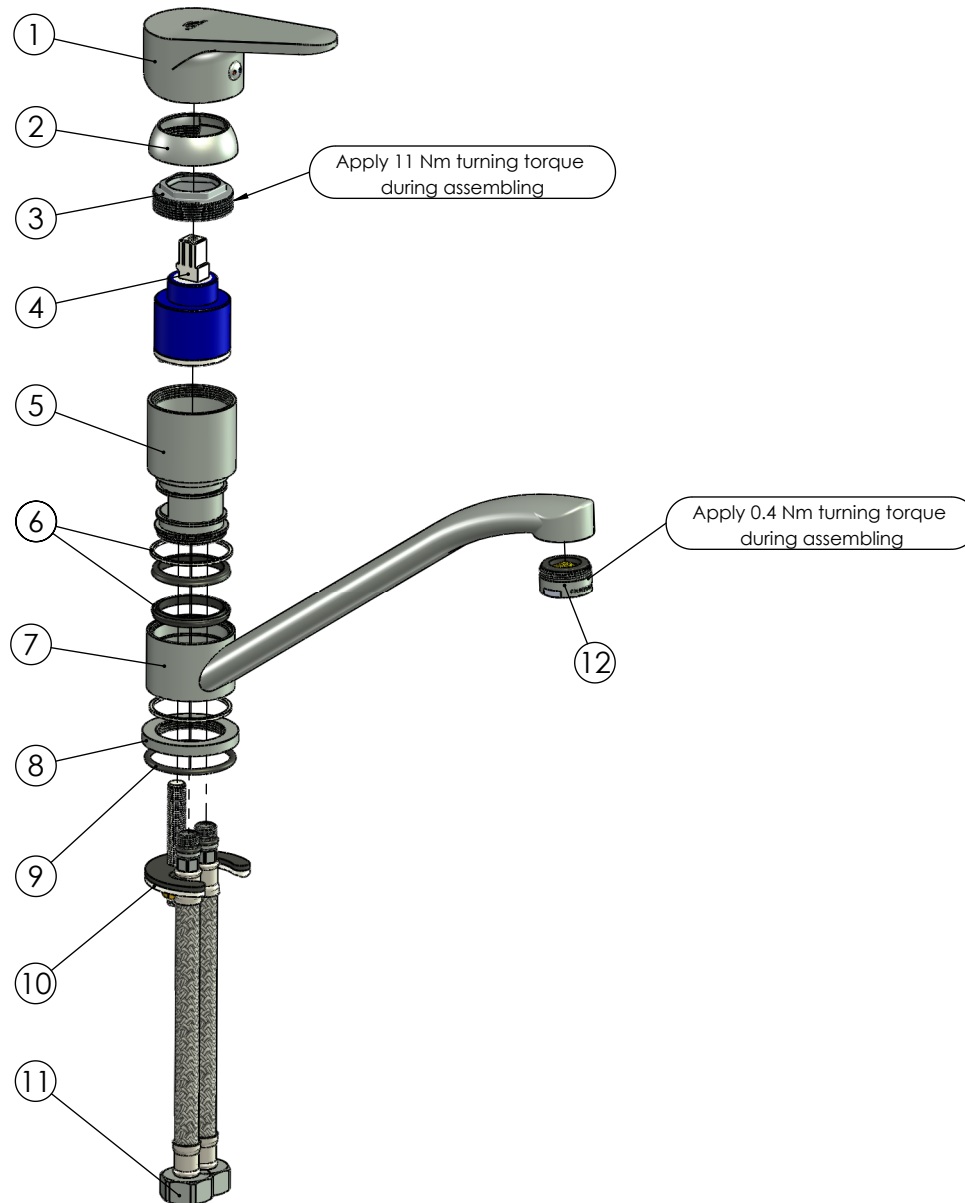

RUBINETA

Product name: **Faucet Luka-20**  
Product Code: **LU00008**

ITEM NO.	PART CODE	NAME	QUANTITY
1	631917	Handle Luka	1
2	636201	Cover for cartridge 35	1
3	636301	Nut for cartridge 35 mm	1
4	634004P	Ceramic cartridge 35 mm	1
5	635327	Body Luka-19/20	1
6	632127P	Seals kit for spout Y-19/20 (4 pcs)	2
7	635586	Spout body Luka-20	1
8	636568	Base nut Luka-19/20	1
9	632064	O-ring 36.17x2.62 mm	1
10	636912P	Fixing set Y-20	1
11	618040	Faucet hose G1/2"-M10x1 400 mm	2
12	636705B	Aerator M24x1 Spider Q13 (B)	1