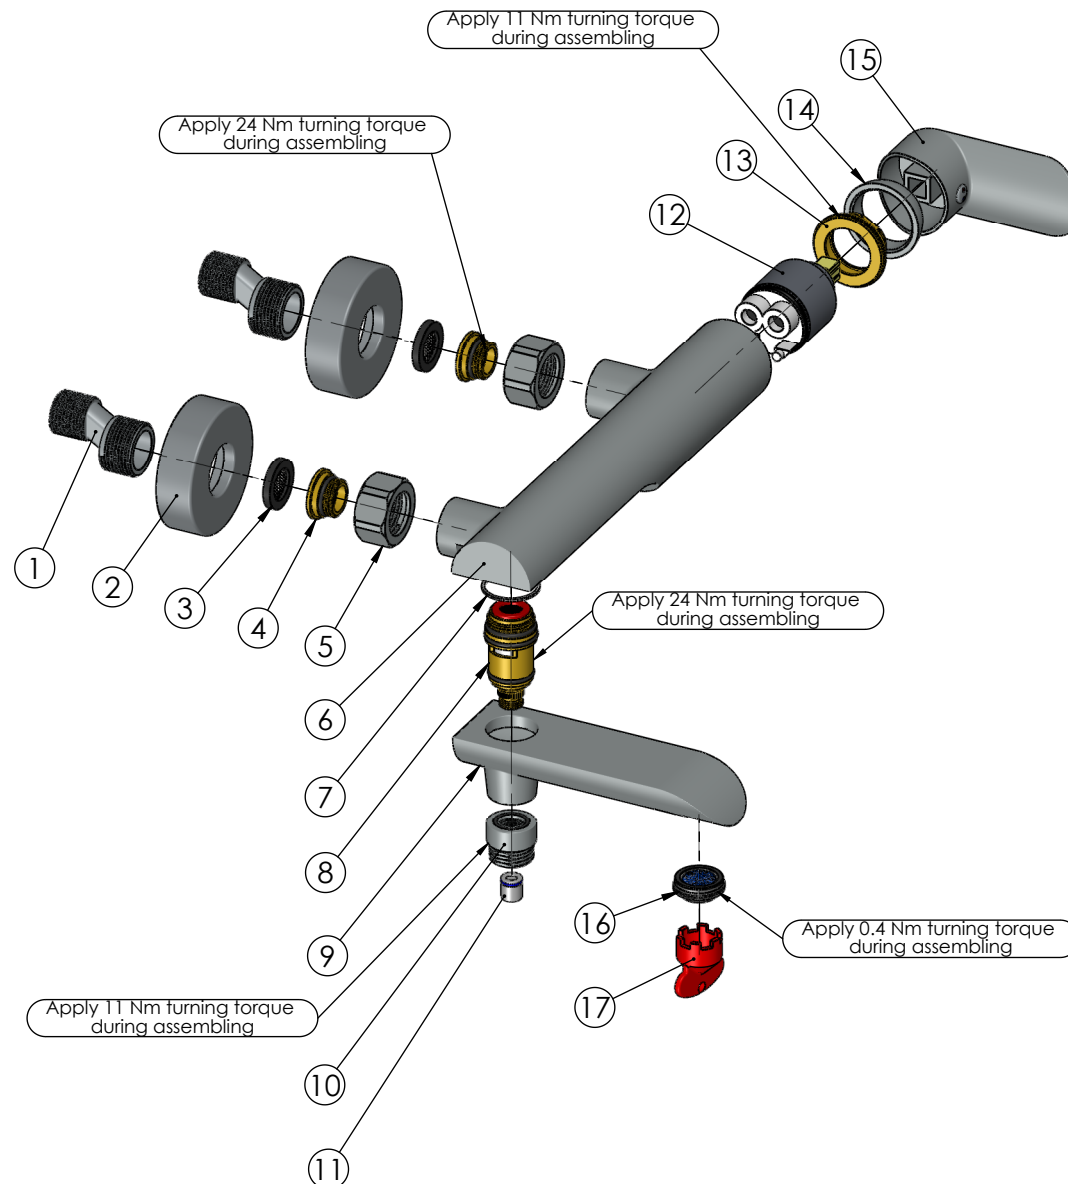

RUBINETA

Product name: **Faucet Ultra-10 (SW)**  
Product Code: **U10P08**

ITEM NO.	PART CODE	NAME	QUANTITY
1	636601P	Eccentric	2
2	636614	Eccentric plate Thermo/Ultra	2
3	632013	Washer G3/4" with net	2
4	636403P	Fixing back seat M18x1.5	2
5	636550	Back seat nut G3/4 for Ultra-10 (SW)	2
6	635323	Body Ultra-10 (SW)	1
7	632215	Teflon ring 27x24.4x1	1
8	636553P	Valve-diverter (ceramic) for Ultra-10 (SW)	1
9	635584	Spout body Ultra-10 (SW)	1
10	636551	Diverter nut Ultra-10 (SW)	1
11	636451	Check-valve DN10	1
12	634043P	Cartridge 35mm Citec with diffuser (grey)	1
13	636269	Cartridge nut for Ultra-10 (SW)	1
14	636554	Cartridge cap for Ultra-10 (SW)	1
15	631351	Handle Ultra (N)	1
16	636780K	Aerator M24x1 Neoperl SLIM AIR HC blue (f.sets)	1
17	636745K	Key for aerator Neoperl 21mm red (for set)	1