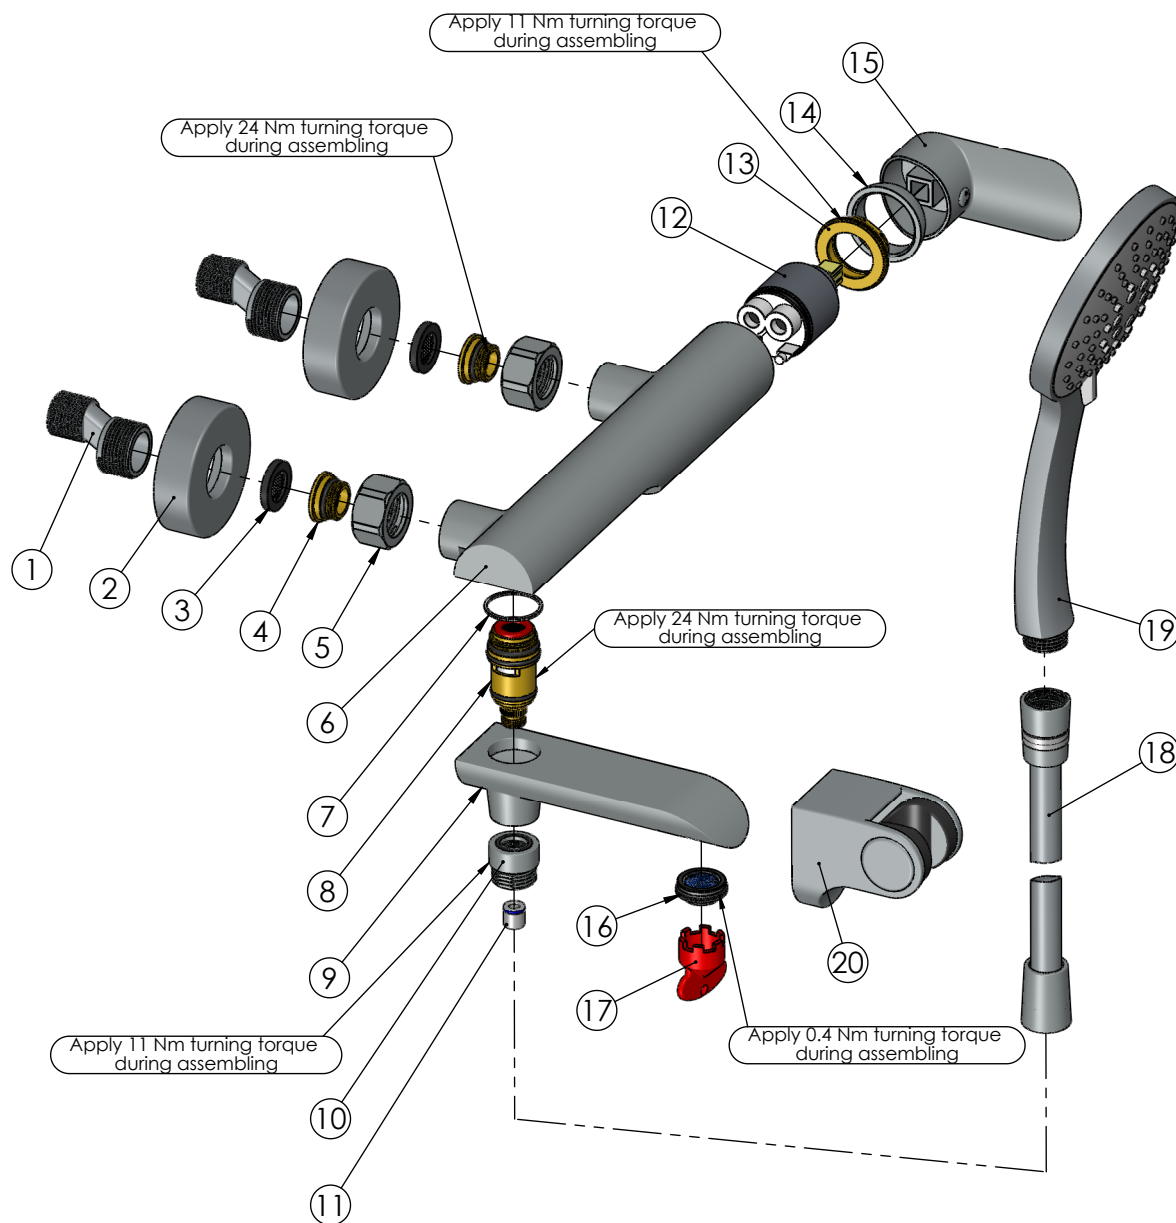

RUBINETA

Product name: **Faucet Ultra-10/K (SW)**
Product Code: **U1KP08**

ITEM NO.	PART CODE	NAME	QUANTITY
1	636601P	Eccentric	2
2	636614	Eccentric plate Thermo/Ultra	2
3	632013	Washer G3/4" with net	2
4	636403P	Fixing back seat M18x1.5	2
5	636550	Back seat nut G3/4 for Ultra-10 (SW)	2
6	635323	Body Ultra-10 (SW)	1
7	632215	Teflon ring 27x24.4x1	1
8	636553P	Valve-diverter (ceramic) for Ultra-10 (SW)	1
9	635584	Spout body Ultra-10 (SW)	1
10	636551	Diverter nut Ultra-10 (SW)	1
11	636451	Check-valve DN10	1
12	634043P	Cartridge 35mm Citec with diffuser (grey)	1
13	636269	Cartridge nut for Ultra-10 (SW)	1
14	636554	Cartridge cap for Ultra-10 (SW)	1
15	631351	Handle Ultra (N)	1
16	636780K	Aerator M24x1 Neoperl SLIM AIR HC blue (f.sets)	1
17	636745K	Key for aerator Neoperl 21mm red (for set)	1
18	600055B	Shower hose 150 cm Con/Con PVC (360) (SL)	1
19	622070	Handshower Dora	1
20	623003B	Shower holder Fix	1