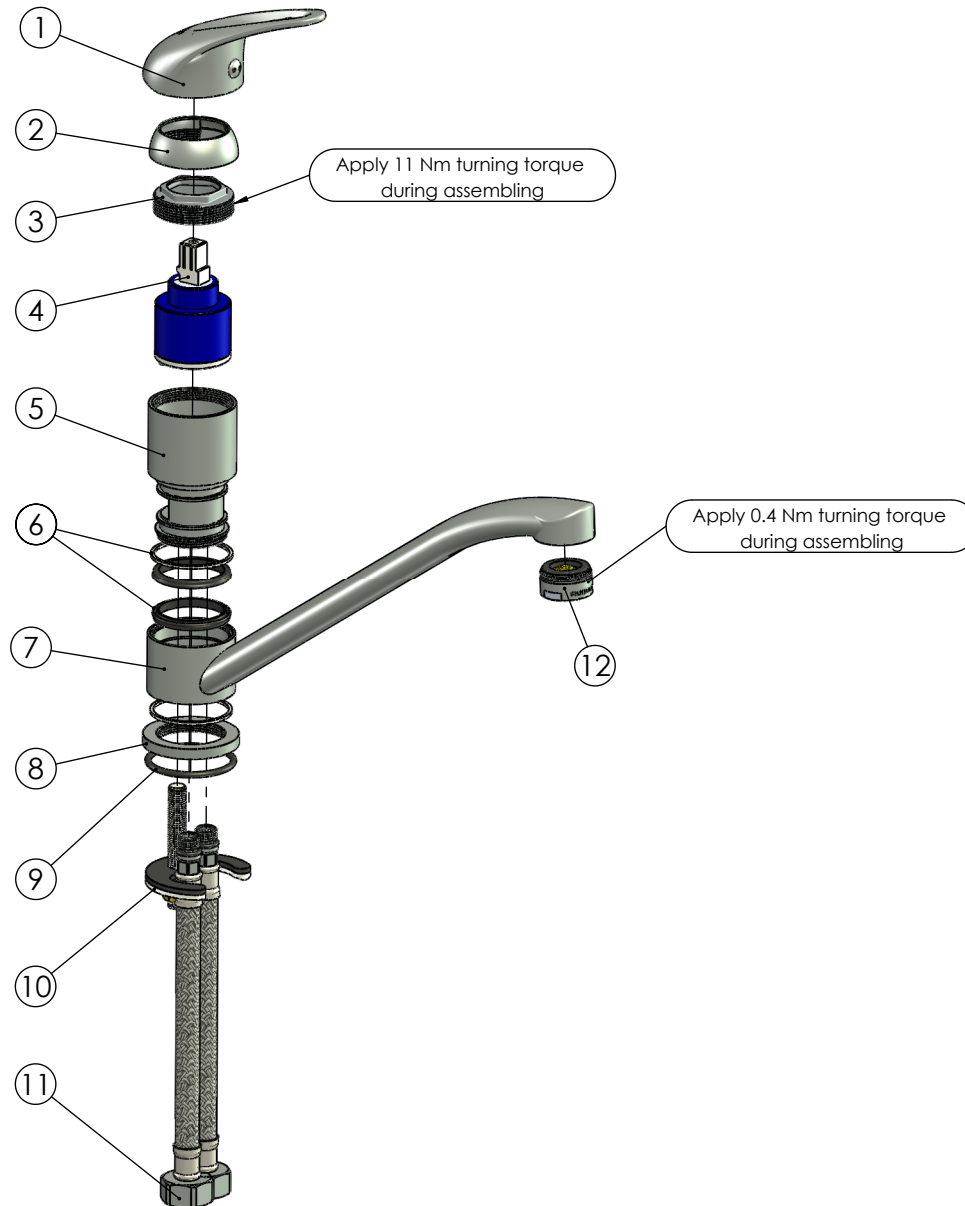

RUBINETA

Product name: **Faucet Y-20 Mars**  
Product Code: **Y00003**

ITEM NO.	PART CODE	NAME	QUANTITY
1	631131	Handle Mars (35)	1
2	636201	Cover for cartridge 35	1
3	636301	Nut for cartridge 35 mm	1
4	634004P	Ceramic cartridge 35 mm	1
5	635327	Body Luka-19/20	1
6	632127P	Seals kit for spout Y-19/20 (4 pcs)	2
7	635586	Spout body Luka-20	1
8	636568	Base nut Luka-19/20	1
9	632064	O-ring 36.17x2.62 mm	1
10	636912P	Fixing set Y-20	1
11	618040	Faucet hose G1/2"-M10x1 400 mm	2
12	636705B	Aerator M24x1 Spider Q13 (B)	1