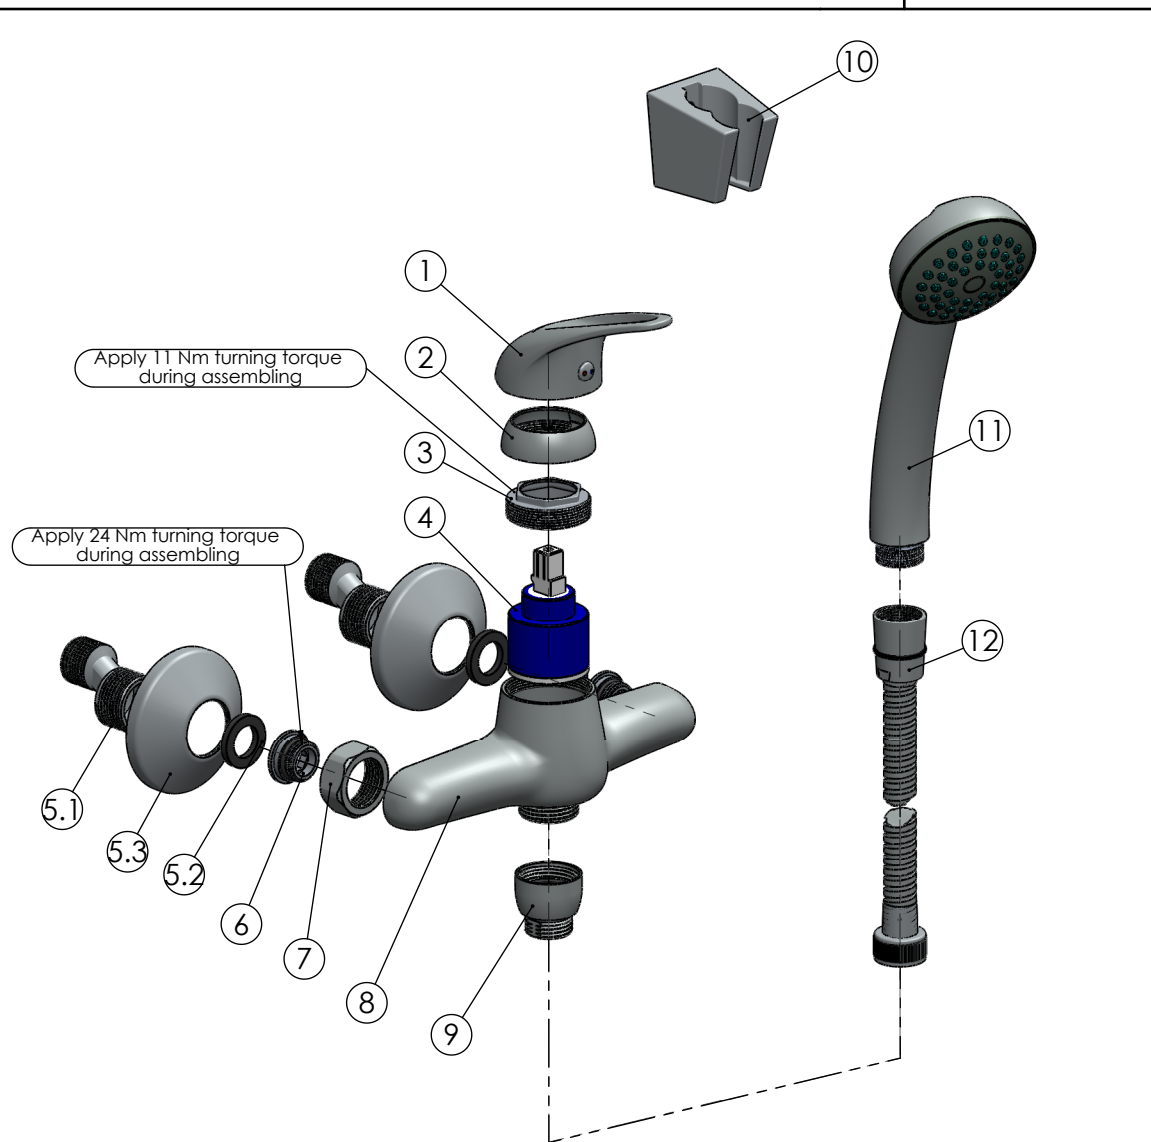

RUBINETA

Product name: **Faucet Y-12/K**  
Product Code: **Y20K03**

ITEM NO.	PART CODE	NAME	QUANTITY
1	631131	Handle Mars (35)	1
2	636201	Cover for cartridge 35	1
3	636301	Nut for cartridge 35 mm	1
4	634004P	Ceramic cartridge 35 mm	1
5	636604P	Eccentric set with plate	2
5.1	636601P	Eccentric	1
5.2	632002	Rubber washer G3/4"	1
5.3	636610P	Eccentric round plate	1
6	637222	Fixing back seat M18x1.5 (S.S.)	2
7	637223	Back nut 3/4" (S.S.)	2
8	635131	Body Y-12	1
9	637200P	Adapter F3/4"xM1/2"(with check valve)	1
10	623005P	Shower holder Grand	1
11	622005P	Handshower Kobra	1
12	600014B	Shower hose 150 cm Con/Imp (S.S.)	1