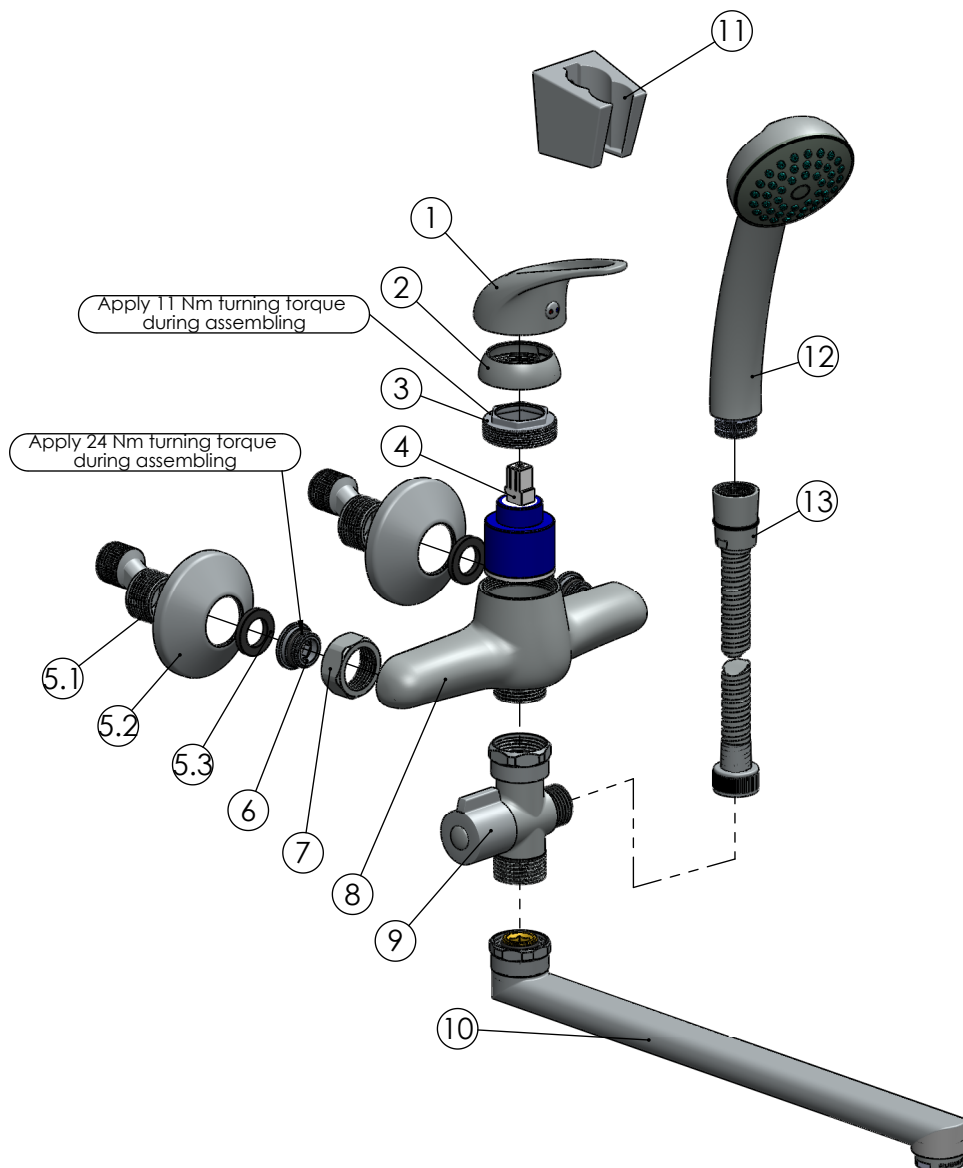

RUBINETA

Product name: **Faucet Y-12/C**
Product Code: **Y2CK03**

ITEM NO.	PART CODE	NAME	QUANTITY
1	631131	Handle Mars (35)	1
2	636201	Cover for cartridge 35	1
3	636301	Nut for cartridge 35 mm	1
4	634004P	Ceramic cartridge 35 mm	1
5	636604P	Eccentric set with plate	2
5.1	636601P	Eccentric	1
5.2	636610P	Eccentric round plate	1
5.3	632002	Rubber washer G3/4"	1
6	637222	Fixing back seat M18x1.5 (S.S.)	2
7	637223	Back nut 3/4" (S.S.)	2
8	635131	Body Y-12	1
9	636520B	Diverter F3/4"xM1/2"xM3/4" (Ceramic)	1
10	633011P	Spout "C" 300 mm	1
11	623005P	Shower holder Grand	1
12	622005P	Handshower Kobra	1
13	600014B	Shower hose 150 cm Con/Imp (S.S.)	1