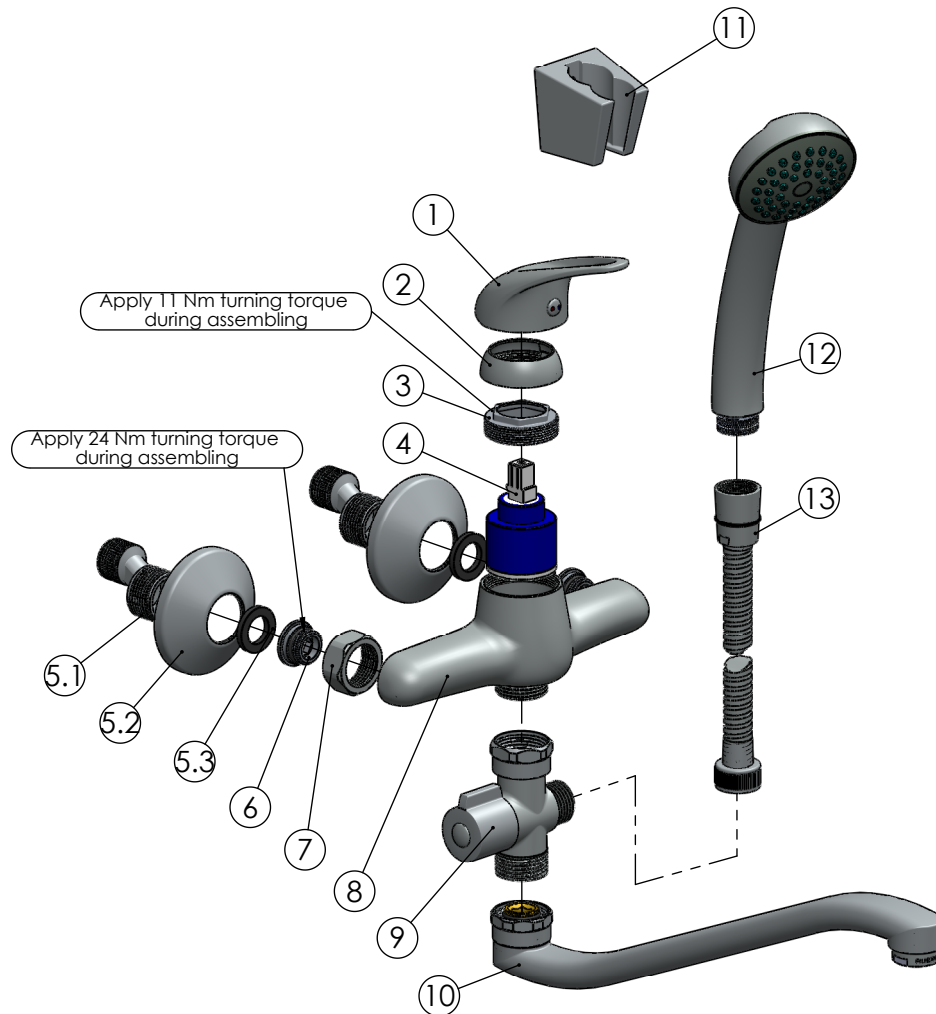

RUBINETA

Product name: **Faucet Y-12/G**
Product Code: **Y2GK03**

ITEM NO.	PART CODE	NAME	QUANTITY
1	631131	Handle Mars (35)	1
2	636201	Cover for cartridge 35	1
3	636301	Nut for cartridge 35 mm	1
4	634004P	Ceramic cartridge 35 mm	1
5	636604P	Eccentric set with plate	2
5.1	636601P	Eccentric	1
5.2	636610P	Eccentric round plate	1
5.3	632002	Rubber washer G3/4"	1
6	637222	Fixing back seat M18x1.5 (S.S.)	2
7	637223	Back nut 3/4" (S.S.)	2
8	635131	Body Y-12	1
9	636520B	Diverter F3/4"xM1/2"xM3/4" (Ceramic)	1
10	633014P	Spout "G" 300 mm	1
11	623005P	Shower holder Grand	1
12	622005P	Handshower Kobra	1
13	600014B	Shower hose 150 cm Con/Imp (S.S.)	1