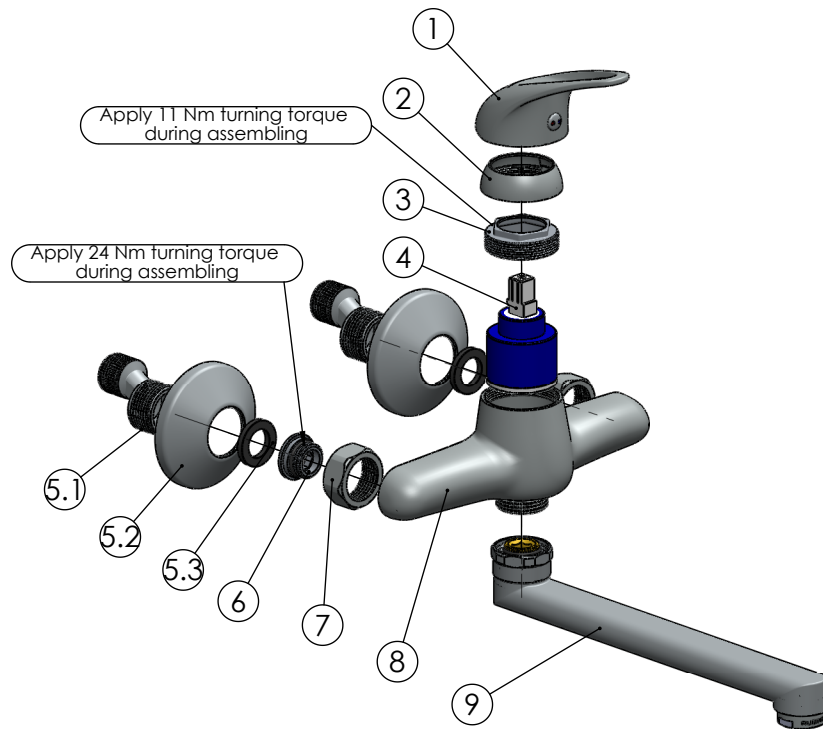

RUBINETA

Product name: **Faucet Y-14**
Product Code: **Y41003**

ITEM NO.	PART CODE	NAME	QUANTITY
1	631131	Handle Mars (35)	1
2	636201	Cover for cartridge 35	1
3	636301	Nut for cartridge 35 mm	1
4	634004P	Ceramic cartridge 35 mm	1
5	636604P	Eccentric set with plate	2
5.1	636601P	Eccentric	1
5.2	636610P	Eccentric round plate	1
5.3	632002	Rubber washer G3/4"	1
6	637222	Fixing back seat M18x1.5 (S.S.)	2
7	637223	Back nut 3/4" (S.S.)	2
8	635131	Body Y-12	1
9	633013P	Spout "C" 200 mm	1