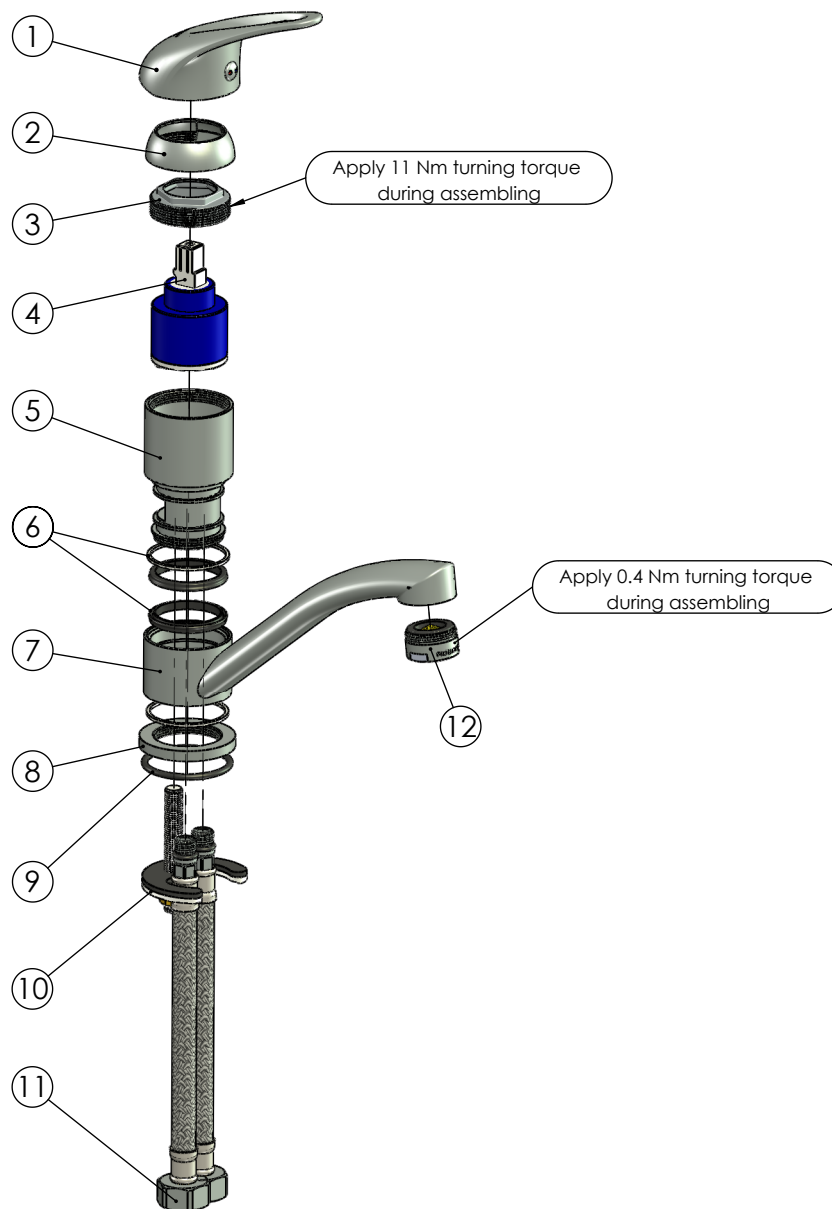

RUBINETA

Product name: **Faucet Y-19 Mars**  
Product Code: **Y90003**

ITEM NO.	PART CODE	NAME	QUANTITY
1	631131	Handle Mars (35)	1
2	636201	Cover for cartridge 35	1
3	636301	Nut for cartridge 35 mm	1
4	634004P	Ceramic cartridge 35 mm	1
5	635327	Body Luka-19/20	1
6	632127P	Seals kit for spout Y-19/20 (4 pcs)	2
7	635585	Spout body Luka-19	1
8	636568	Base nut Luka-19/20	1
9	632064	O-ring 36.17x2.62 mm	1
10	636912P	Fixing set Y-20	1
11	618040	Faucet hose G1/2"-M10x1 400 mm	2
12	636705B	Aerator M24x1 Spider Q13 (B)	1