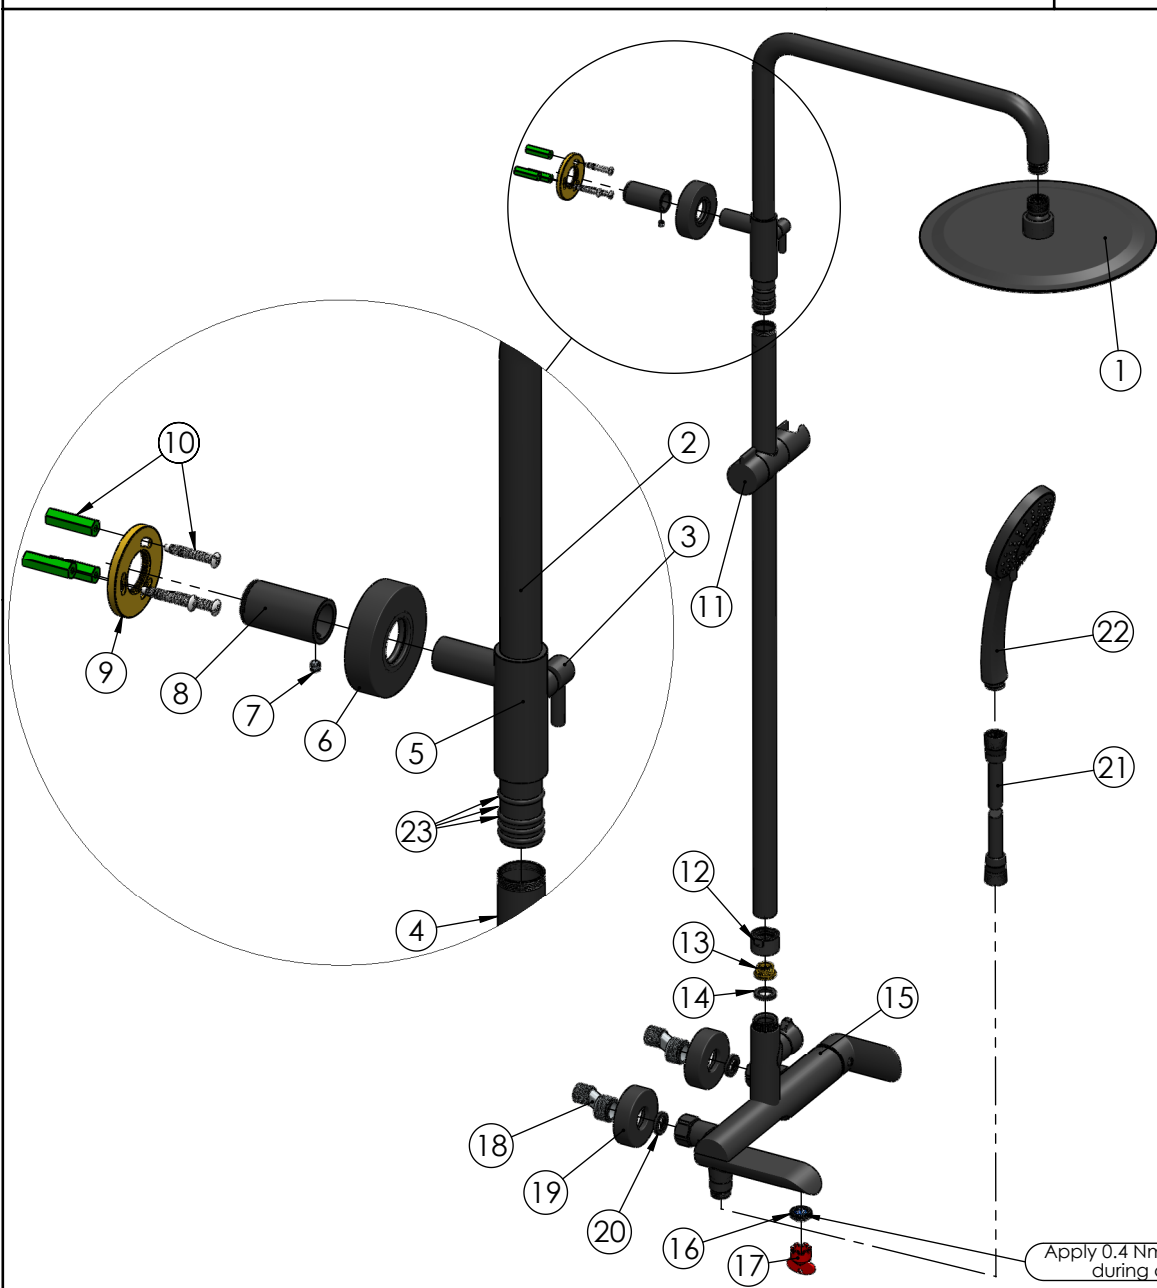

RUBINETA

Product name: **Set Olo+Ultra-10 (SW) (DV3/4) (BK)**
Product Code: **625123**

ITEM NO.	PART CODE	NAME	QUANTITY
1	622087B	Shower head Olo round 250 (S.S.)(BK)	1
2	799229	Top bar column Olo+Ultra-10(BK)(SW)(DV)	1
3	631926	Handle for top bar fixing Olo+Ultra-10(BK)(SW)(DV)	-
4	799231	Lower bar column Olo+Ultra-10(BK)(SW)(DV)	-
5	662128	Connection for column Olo+Ultra-10(BK)(SW)(DV)	-
6	799575	Plate for column holder (BK) (M)	1
7	637149	Screw M5x5 (DIN913)	1
8	799576	Holder tube 45 mm for column (BK) (M)	1
9	799571	Base for column holder (M)	1
10	636567	Nylon plug 8x40mm with screw 4,8x28 (DIN7981)	3
11	632013	Washer G3/4" with net	2
12	799536	Back nut round for Olo+Ultra-10(BK)(SW)(DV)	1
13	636403P	Fixing back seat M18x1.5	1
14	632002	Rubber washer G3/4"	1
15	U10P468	Faucet Ultra-10 (SW) (DV3/4) (BK) (w/o ecc., aerat.)	1
16	636780K	Aerator M24x1 Neoperl SLIM AIR HC blue (f.sets)	1
17	636745K	Key for aerator Neoperl 21mm red (for set)	1
18	636601P	Eccentric	2
19	636660	Eccentric plate Ultra-10 (SW) (BK)	2
20	799329P	Shower holder for 25 mm diam. tube (BK)	1
21	600064B	Shower hose 150 cm Con/Con PVC (360) (BK)	1
22	622081	Handshower Lava (BK)	1
23	632181	O-ring 15x3	3

Apply 0.4 Nm turning torque during assembling