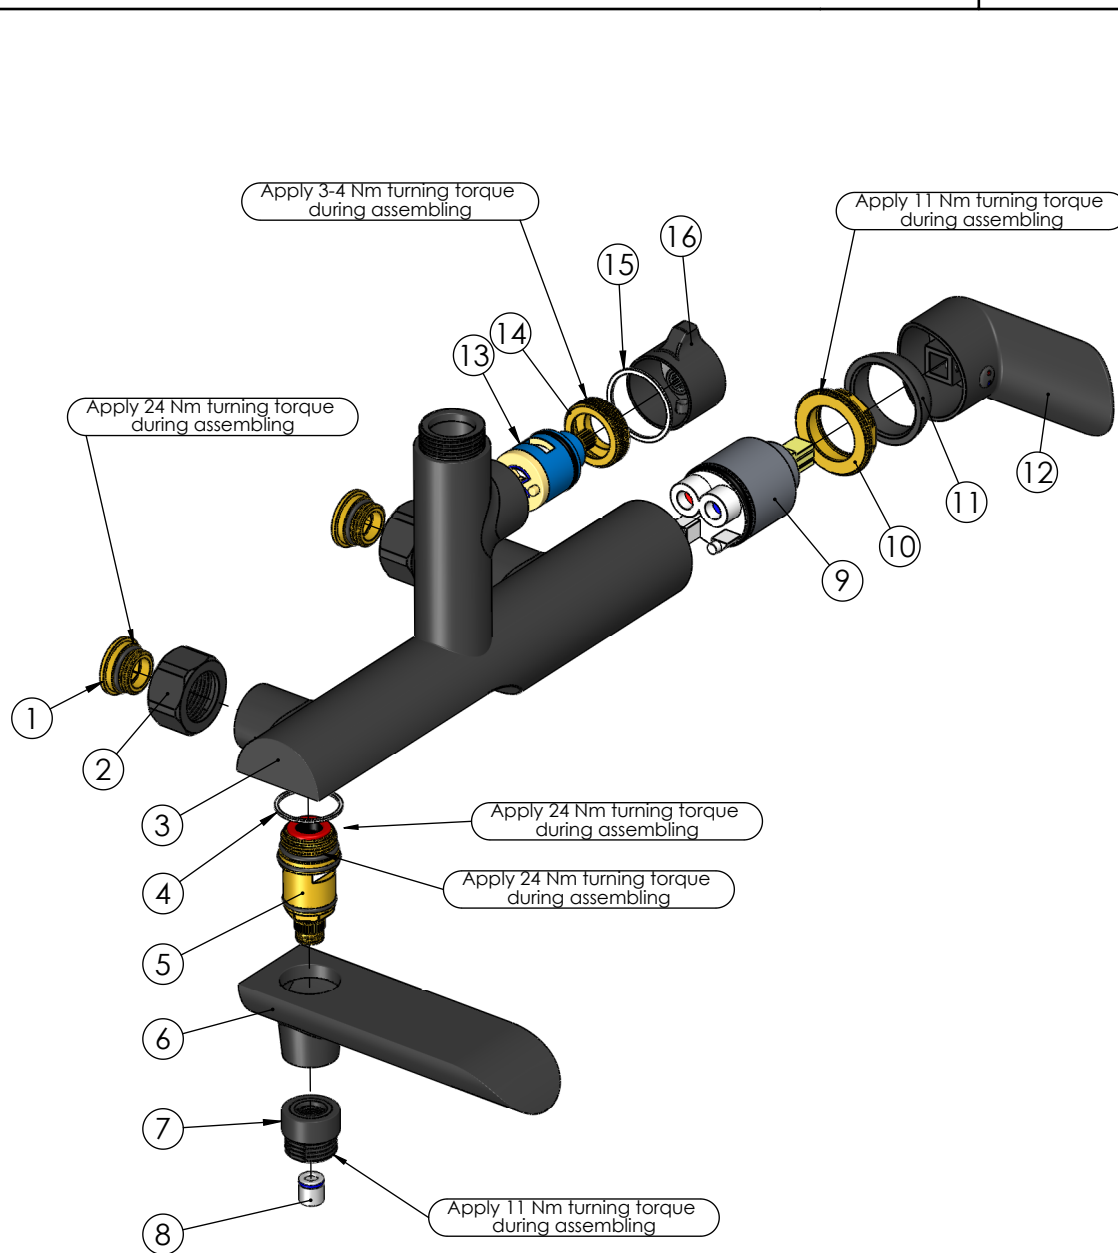

Apply 0.4 Nm turning torque during assembling

RUBINETA

Product name: **Faucet Ultra-10 (SW)(DV34)(BK)**  
Product Code: **U10P468**

ITEM NO.	PART CODE	NAME	QUANTITY
1	636403P	Fixing back seat M18x1.5	2
2	636579	Back seat nut G3/4 for Ultra-10 (BK) (SW)	2
3	635462	Body Ultra-10 (SW) (DV3/4) (BK)	1
4	632215	Teflon ring 27x24.4x1	1
5	636553	Diverter ceramic for Ultra-10 (SW)	1
6	635592	Spout body Ultra-10 (SW) (BK)	1
7	636580	Diverter nut Ultra-10 (SW) (BK)	1
8	636451	Check-valve DN10	1
9	634044	Cartridge 35mm Citec with diffus.(grey) (for sets)	1
10	636269	Cartridge nut for Ultra-10 (SW)	1
11	636581	Cartridge cap for Ultra-10 (BK) (SW)	1
12	631357	Handle Ultra (N) (BK)	1
13	634053P	Cartridge 25mm for diverter Ultra-10 (SW) (DV)	1
14	636582	Diverter nut M28x1 Ultra-10 (SW) (DV)	1
15	632180	PTFE ring 31,7x28x1	1
16	636583	Diverter handle Ultra-10 (BK) (SW) (DV)	1