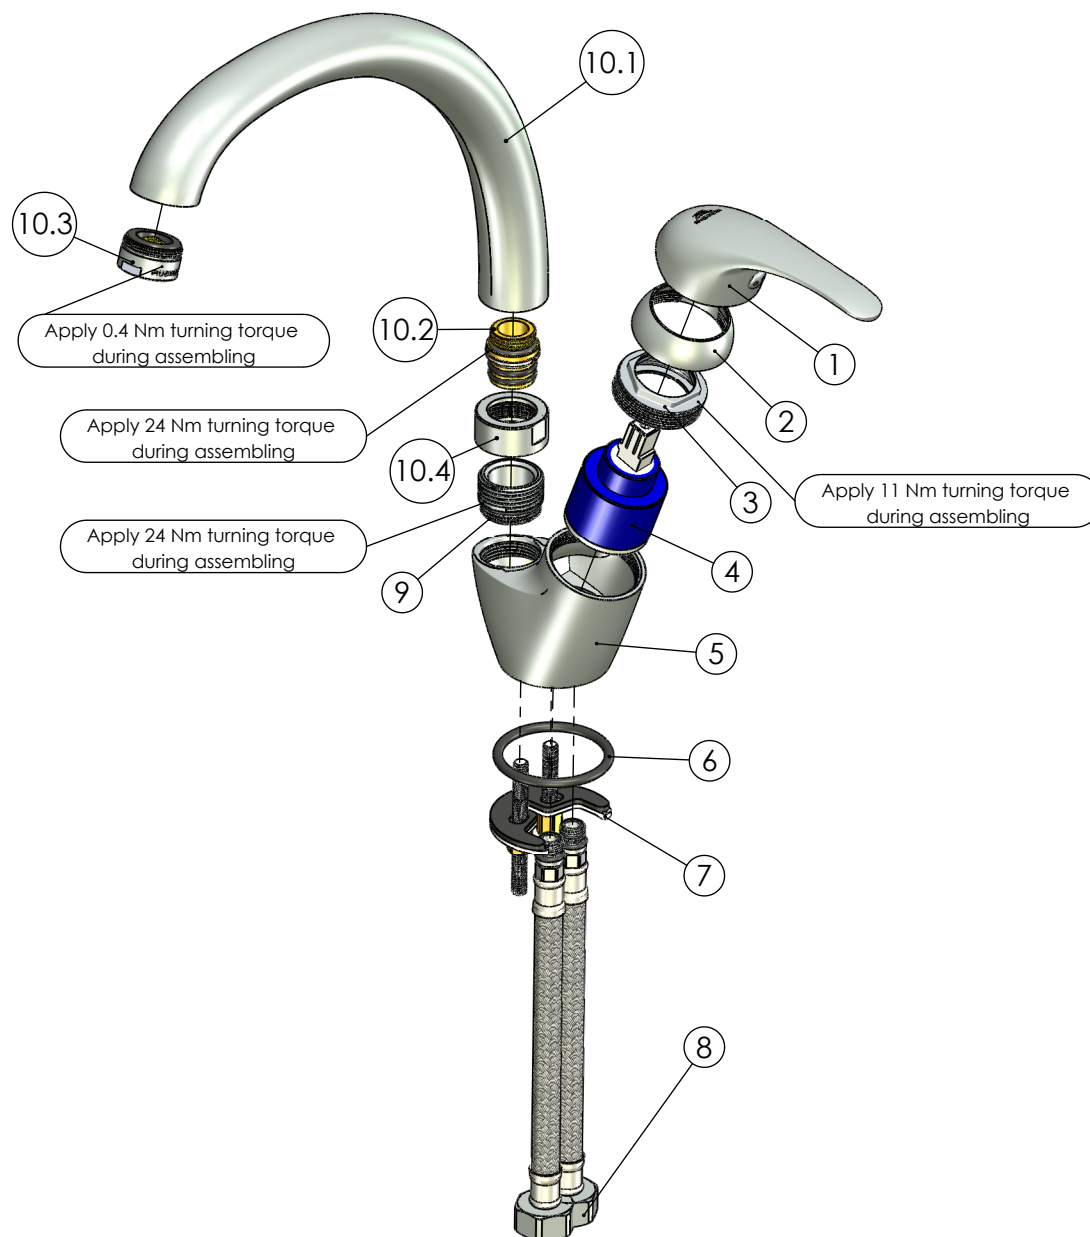

RUBINETA

Product name: **Faucet Optima-33**  
Product Code: **O30008**

ITEM NO.	PART CODE	NAME	QUANTITY
1	631051	Handle Optima	1
2	636201	Cover for cartridge 35	1
3	636301	Nut for cartridge 35 mm	1
4	634004P	Ceramic cartridge 35 mm	1
5	635135	Body Y-33	1
6	632043	O-ring 40.86x3.53 mm	1
7	636913P	Fixing set for P-20	1
8	618040	Faucet hose G1/2"-M10x1 400 mm	2
9	636407	Body-spout bush M24x1.5	1
10	633029P	Spout T-33	1
10.1	635564	Spout body T-33	1
10.2	636413	Spout insert M18x1.5	1
10.3	636705B	Aerator M24x1 Spider Q13 (B)	1
10.4	636340	Spout nut M-33 G3/4"	1