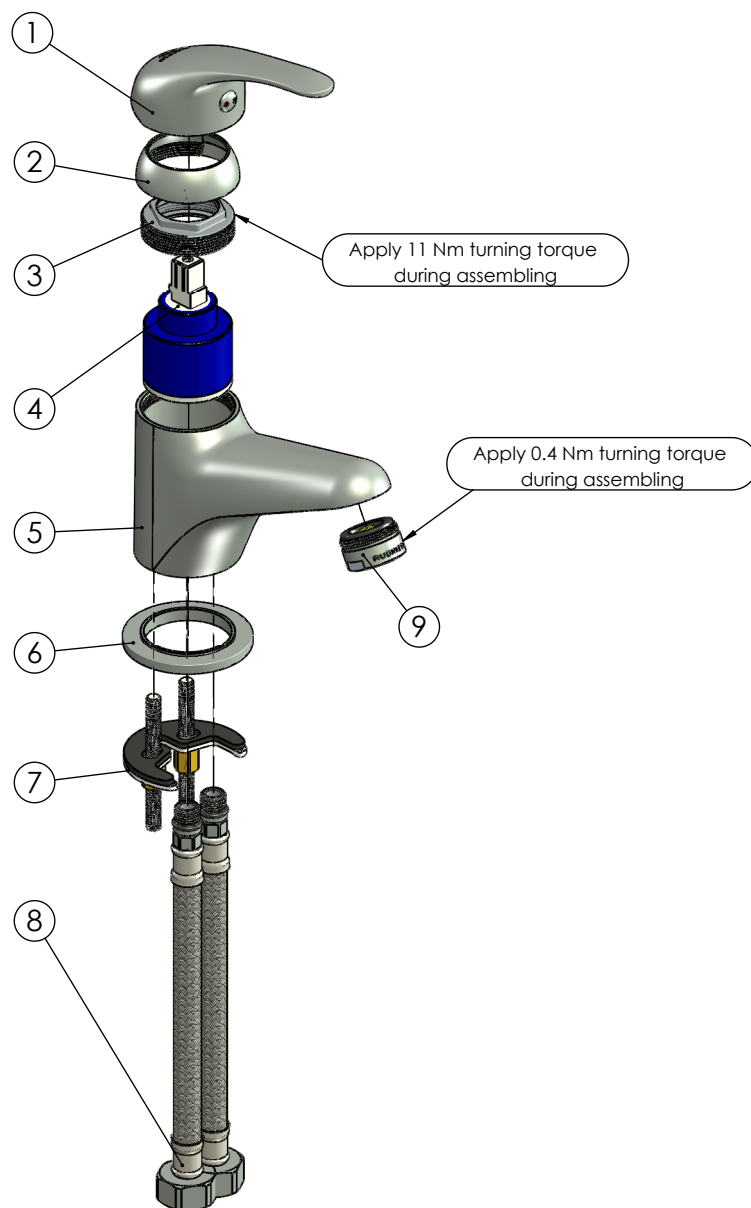

RUBINETA

Product name: **Faucet Optima-18**  
Product Code: **O80008**

ITEM NO.	PART CODE	NAME	QUANTITY
1	631051	Handle Optima	1
2	636201	Cover for cartridge 35	1
3	636301	Nut for cartridge 35 mm	1
4	634004P	Ceramic cartridge 35 mm	1
5	635132	Body Y-18	1
6	636048P	Faucet base 51,5x35	1
7	636913P	Fixing set for P-20	1
8	618040	Faucet hose G1/2"-M10x1 400 mm	2
9	636762B	Aerator M24x1 Spider Q4 (B)	1