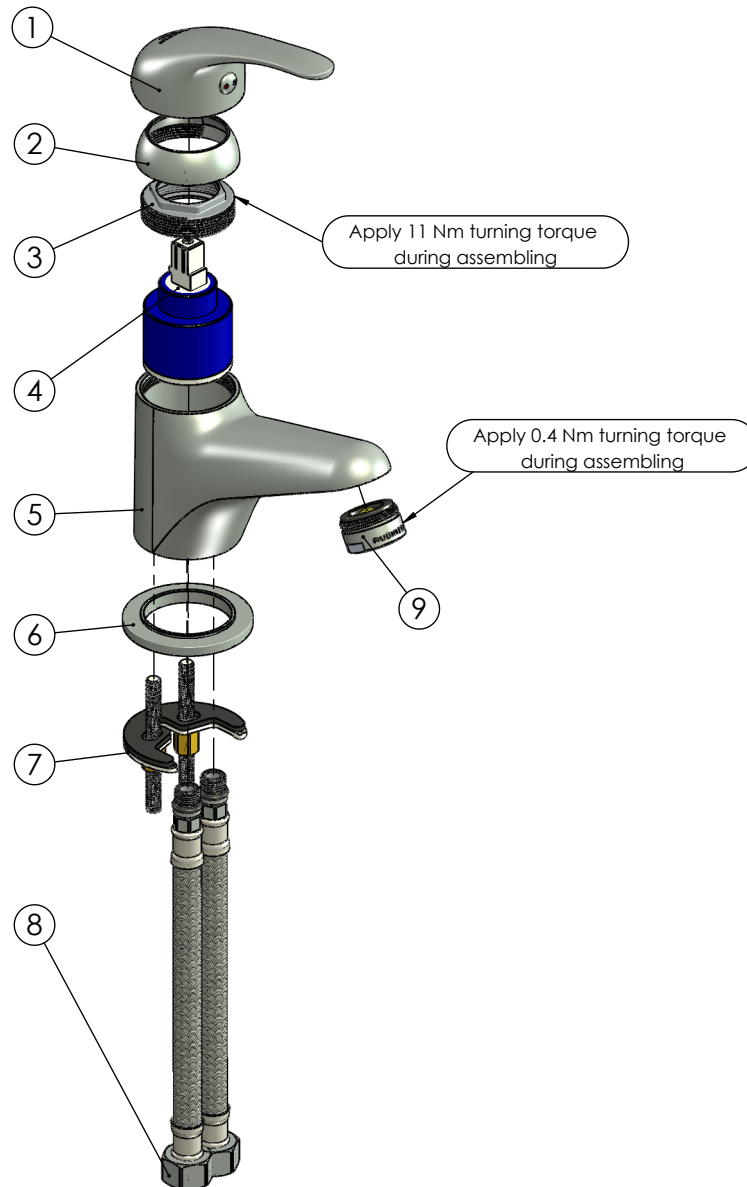

RUBINETA

Product name: **Faucet Optima-18 (3/8)**
Product Code: **O80108**

ITEM NO.	PART CODE	NAME	QUANTITY
1	631051	Handle Optima	1
2	636201	Cover for cartridge 35	1
3	636301	Nut for cartridge 35 mm	1
4	634004P	Ceramic cartridge 35 mm	1
5	635132	Body Y-18	1
6	636048P	Faucet base 51,5x35	1
7	636913P	Fixing set for P-20	1
8	618041	Faucet hose G3/8"-M10x1 400 mm	2
9	636762B	Aerator M24x1 Spider Q4 (B)	1