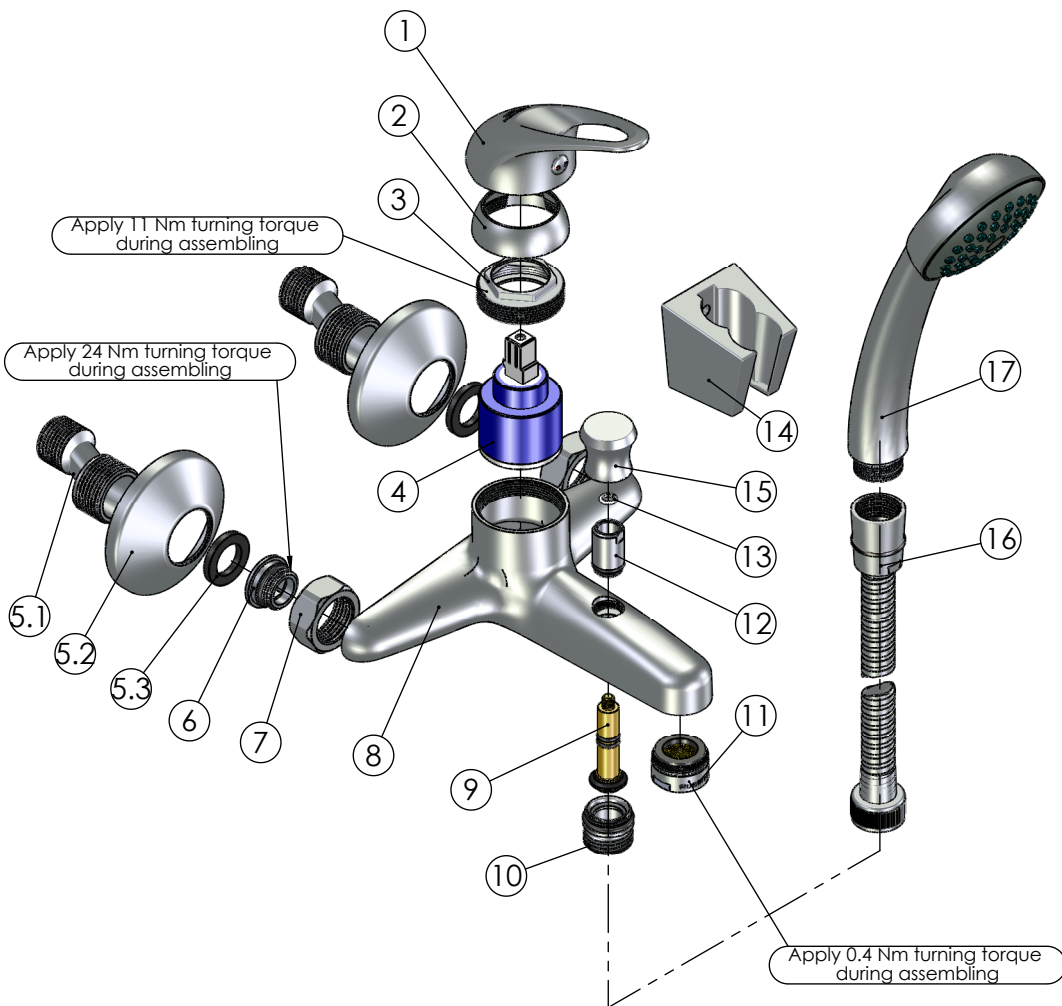

RUBINETA

Product name: **Faucet Y-10/K Mars**  
Product Code: **Y10K03**

ITEM NO.	PART CODE	NAME	QUANTITY
1	631131	Handle Mars (35)	1
2	636201	Cover for cartridge 35	1
3	636301	Nut for cartridge 35 mm	1
4	634004P	Ceramic cartridge 35 mm	1
5	636604P	Eccentric set with plate	2
5.1	636601P	Eccentric	1
5.2	636610P	Eccentric round plate	1
5.3	632002	Rubber washer G3/4"	1
6	637222	Fixing back seat M18x1.5 (S.S.)	2
7	637223	Back nut 3/4" (S.S.)	2
8	635130	Body Y-10	1
9	636948	Diverter shaft 47mm assembly	1
10	636410	Diverter insert M20x1-G1/2"	1
11	636764B	Aerator M24x1 Spider Q16 (B)	1
12	636408	Diverter core 9.2 mm assembly	1
13	636326	Spring washer	1
14	623005P	Shower holder Grand	1
15	636930	Diverter knob	1
16	600014B	Shower hose 150 cm Con/Imp (S.S.)	1
17	622005P	Handshower Kobra	1