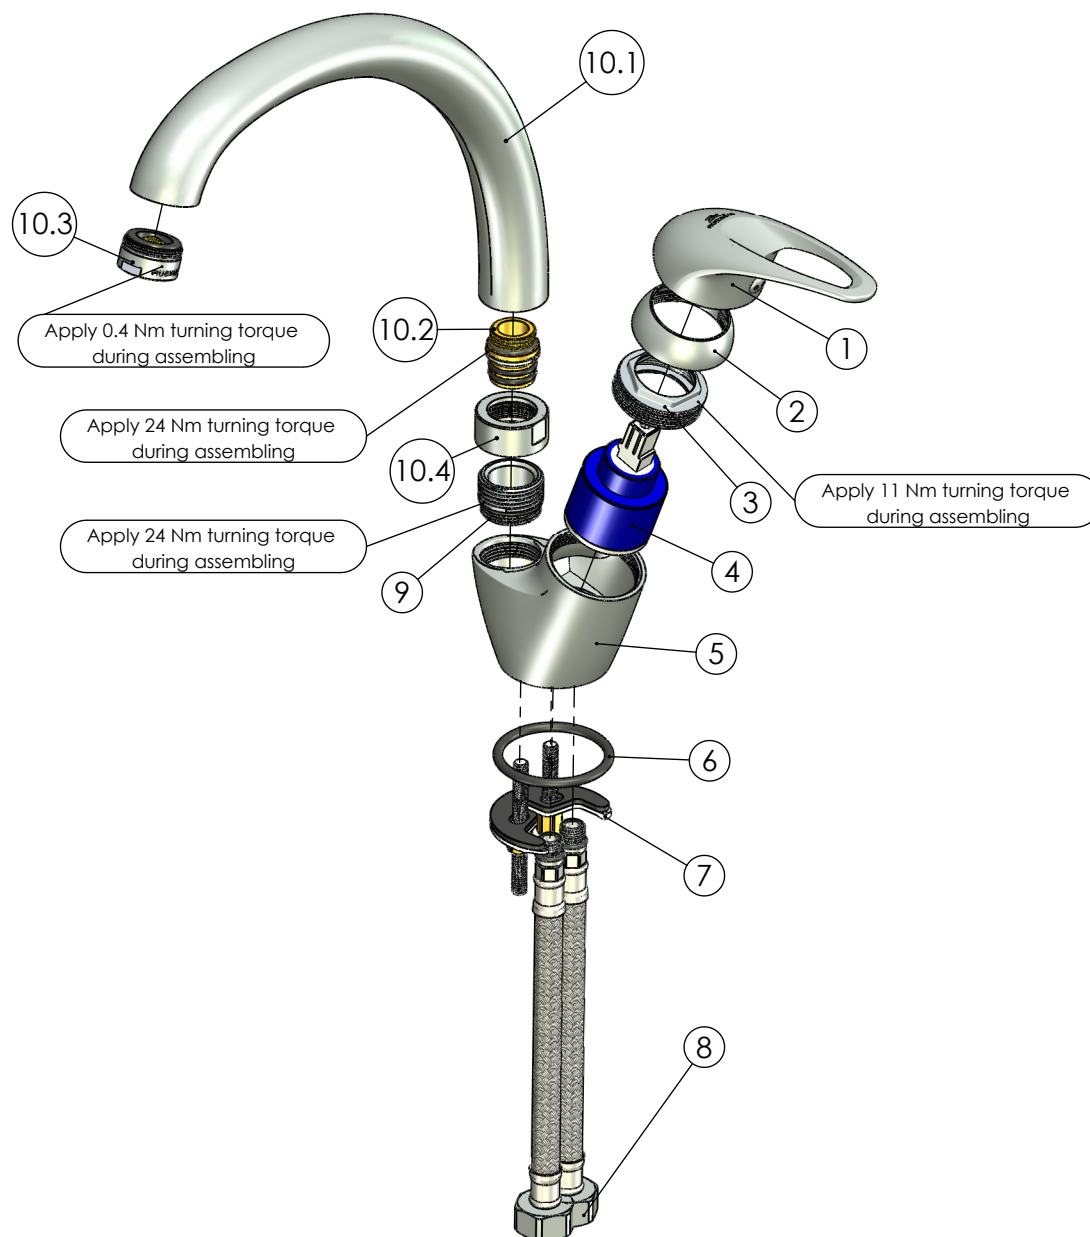

RUBINETA

Product name: **Faucet Y-33 Mars**
Product Code: **Y30003**

ITEM NO.	PART CODE	NAME	QUANTITY
1	631131	Handle Mars (35)	1
2	636201	Cover for cartridge 35	1
3	636301	Nut for cartridge 35 mm	1
4	634004P	Ceramic cartridge 35 mm	1
5	635135	Body Y-33	1
6	632043	O-ring 40.86x3.53 mm	1
7	636913P	Fixing set for P-20	1
8	618040	Faucet hose G1/2"-M10x1 400 mm	2
9	636407	Body-spout bush M24x1.5	1
10	633029P	Spout T-33	1
10.1	635564	Spout body T-33	1
10.2	636413	Spout insert M18x1.5	1
10.3	636705B	Aerator M24x1 Spider Q13 (B)	1
10.4	636340	Spout nut M-33 G3/4"	1