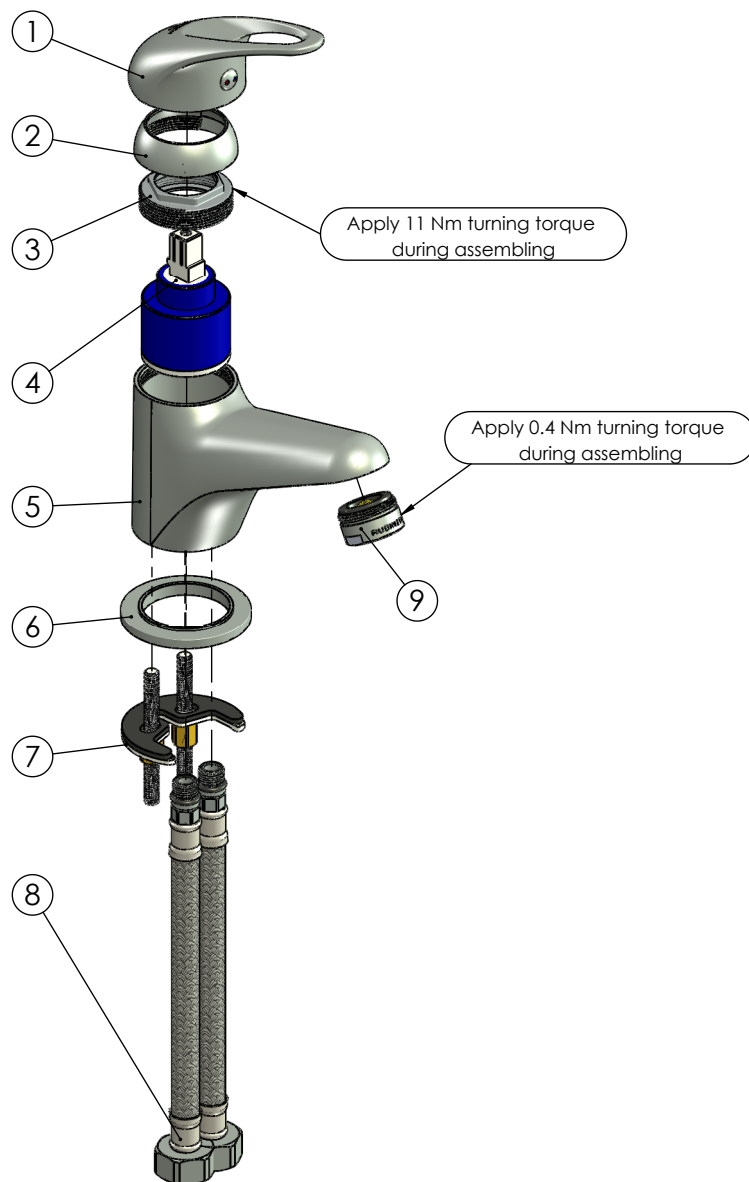

RUBINETA

Product name: **Faucet Y-18 Mars**
Product Code: **Y80003**

ITEM NO.	PART CODE	NAME	QUANTITY
1	631131	Handle Mars (35)	1
2	636201	Cover for cartridge 35	1
3	636301	Nut for cartridge 35 mm	1
4	634004P	Ceramic cartridge 35 mm	1
5	635132	Body Y-18	1
6	636048P	Faucet base 51,5x35	1
7	636913P	Fixing set for P-20	1
8	618040	Faucet hose G1/2"-M10x1 400 mm	2
9	636762B	Aerator M24x1 Spider Q4 (B)	1